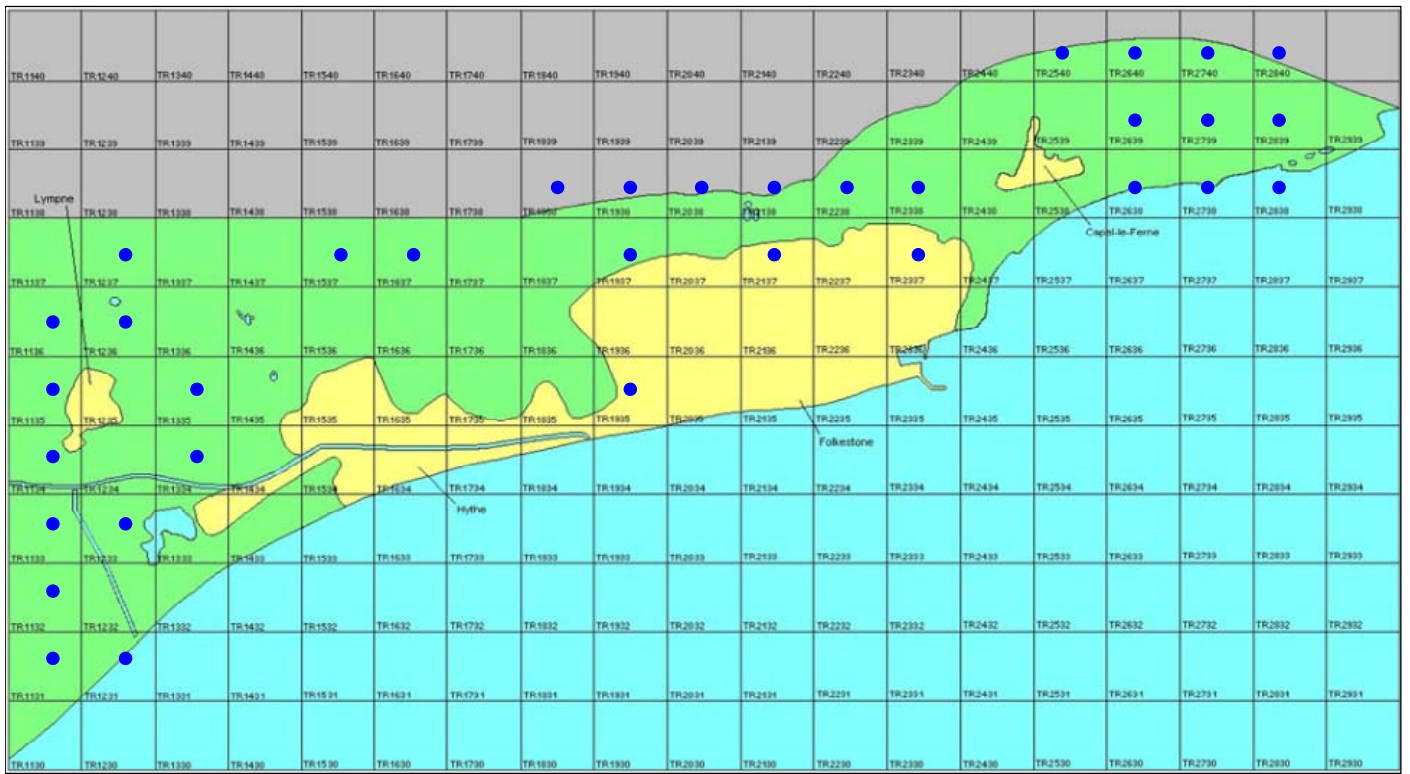

# Yellowhammer

*Emberiza citrinella*

Category A

Breeding resident

A common but declining resident, particularly in rural areas in Kent. Occasional passage migrant.

The full species account will follow but the breeding and wintering distribution maps based on the 2007 – 2012 BTO / KOS atlas are provided below.

The distribution of winter records recorded in the BTO/KOS Atlas (2007 – 2012) is shown in figure 2.

Figure 2: Wintering distribution of Yellowhammer at Folkestone and Hythe by 1km square