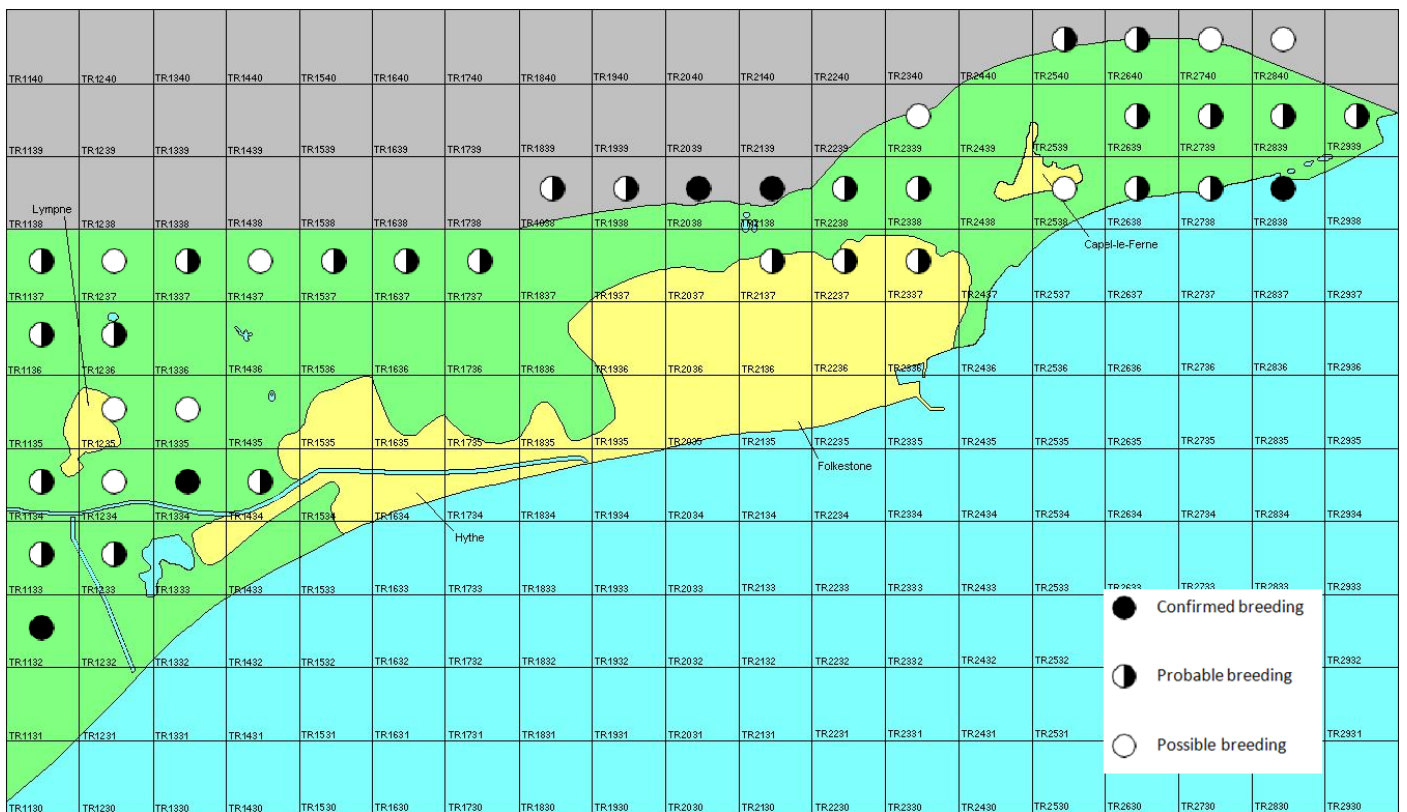

# Yellowhammer

*Emberiza citrinella*

Category A

Breeding resident

A common but declining resident, particularly in rural areas in Kent. Occasional passage migrant.

The full species account will follow but the breeding and wintering distribution maps based on the 2007 – 2012 BTO / KOS atlas are provided below.

Yellowhammer at Donkey Street (Brian Harper)

The distribution of breeding records recorded in the BTO/KOS Atlas (2007 – 2012) is shown in figure 1.

Figure 1: Breeding distribution of Yellowhammer at Folkestone and Hythe by 1km square

The distribution of winter records recorded in the BTO/KOS Atlas (2007 – 2012) is shown in figure 2.

Figure 2: Wintering distribution of Yellowhammer at Folkestone and Hythe by 1km square