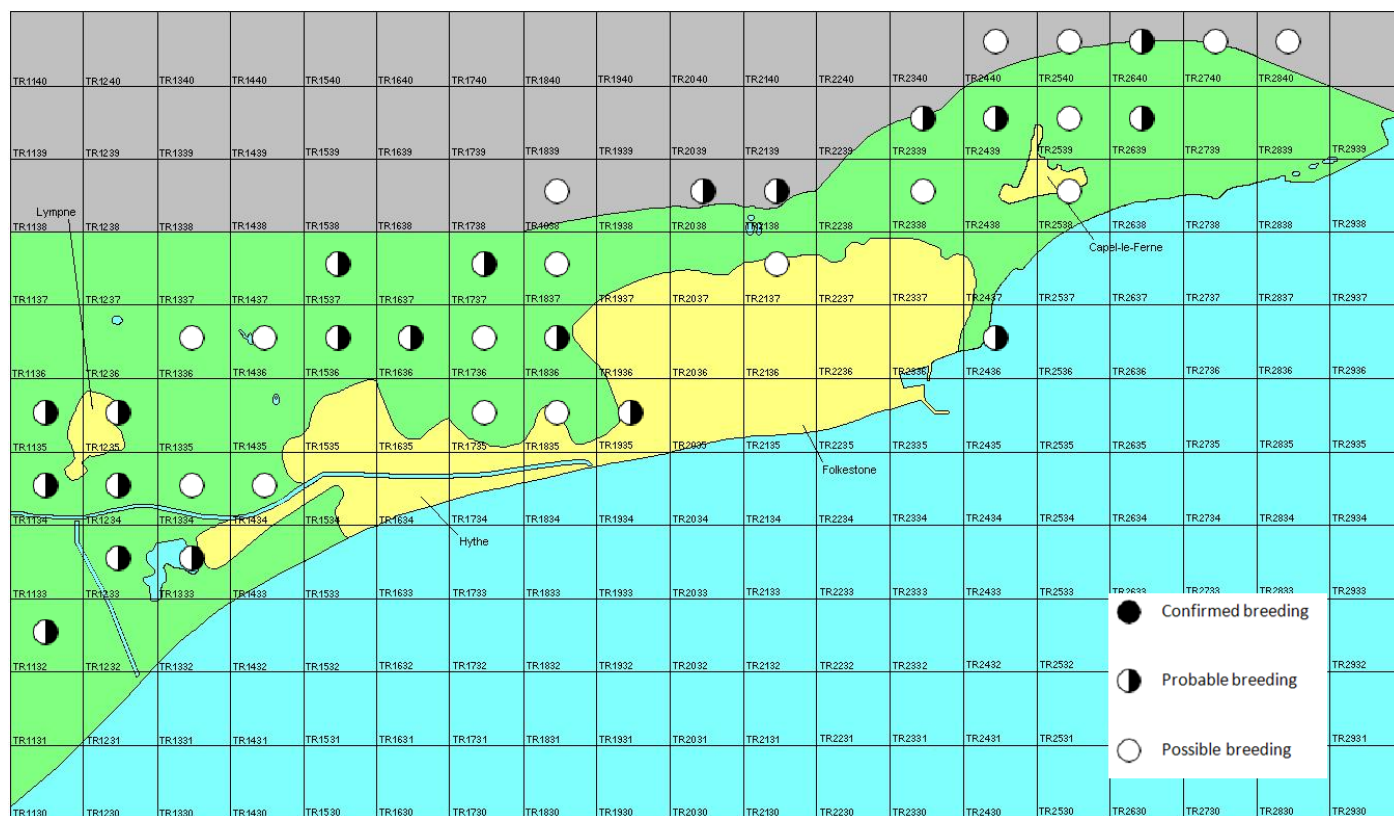

Bullfinch

Pyrrhula pyrrhula

Category A

Breeding resident

A widespread resident in Kent, which is dispersive in autumn.

The full species account will follow but the breeding and wintering distribution maps based on the 2007 – 2012 BTO / KOS atlas are provided below.

Bullfinch at West Hythe (Brian Harper)

The distribution of breeding records recorded in the BTO/KOS Atlas (2007 – 2012) is shown in figure 1.

Figure 1: Breeding distribution of Bullfinch at Folkestone and Hythe by 1km square

The distribution of winter records recorded in the BTO/KOS Atlas (2007 – 2012) is shown in figure 2.

Figure 2: Wintering distribution of Bullfinch at Folkestone and Hythe by 1km square