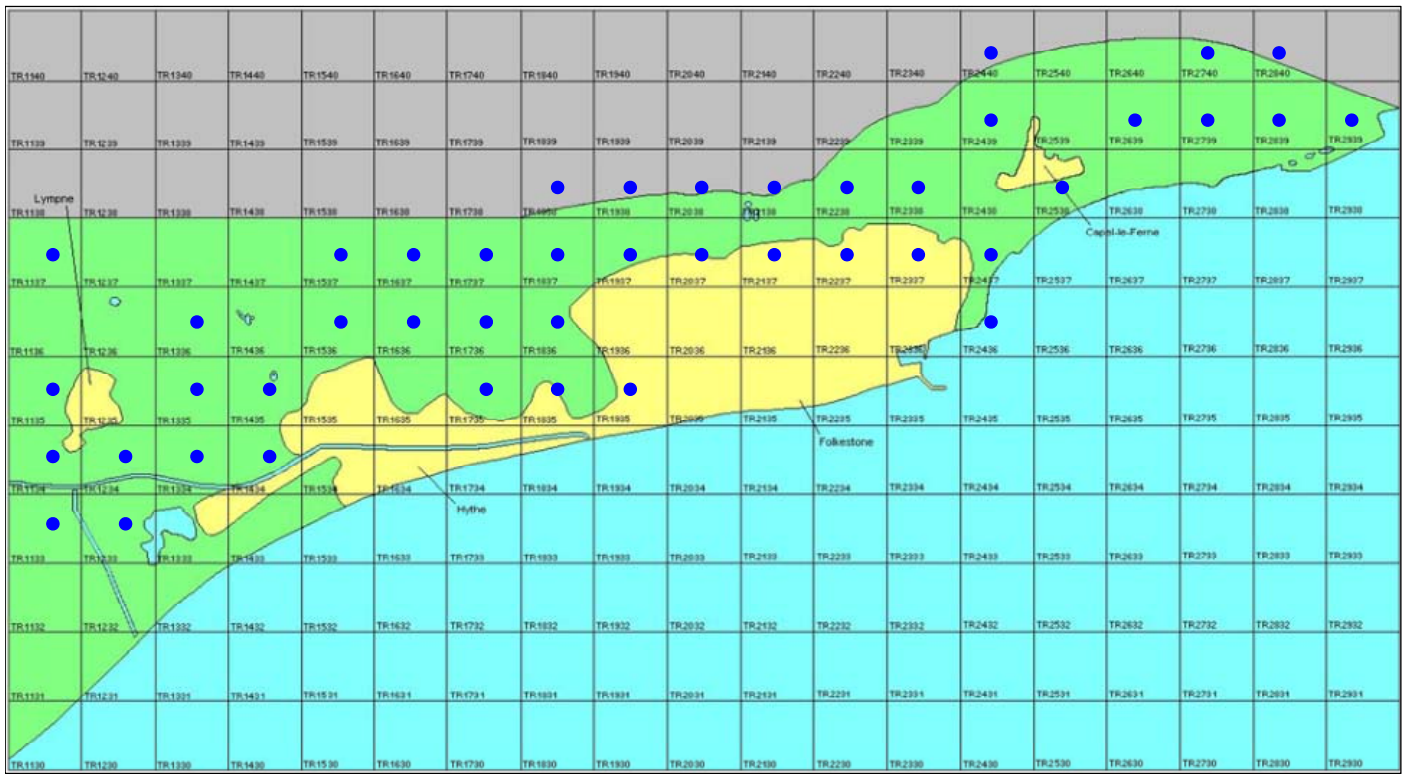

Bullfinch

Pyrrhula pyrrhula

Category A

Breeding resident

A widespread resident in Kent, which is dispersive in autumn.

The full species account will follow but the breeding and wintering distribution maps based on the 2007 – 2012 BTO / KOS atlas are provided below.

Bullfinch at West Hythe (Brian Harper)

The distribution of breeding records recorded in the BTO/KOS Atlas (2007 – 2012) is shown in figure 1.

Figure 1: Breeding distribution of Bullfinch at Folkestone and Hythe by 1km square

The distribution of winter records recorded in the BTO/KOS Atlas (2007 – 2012) is shown in figure 2.

Figure 2: Wintering distribution of Bullfinch at Folkestone and Hythe by 1km square