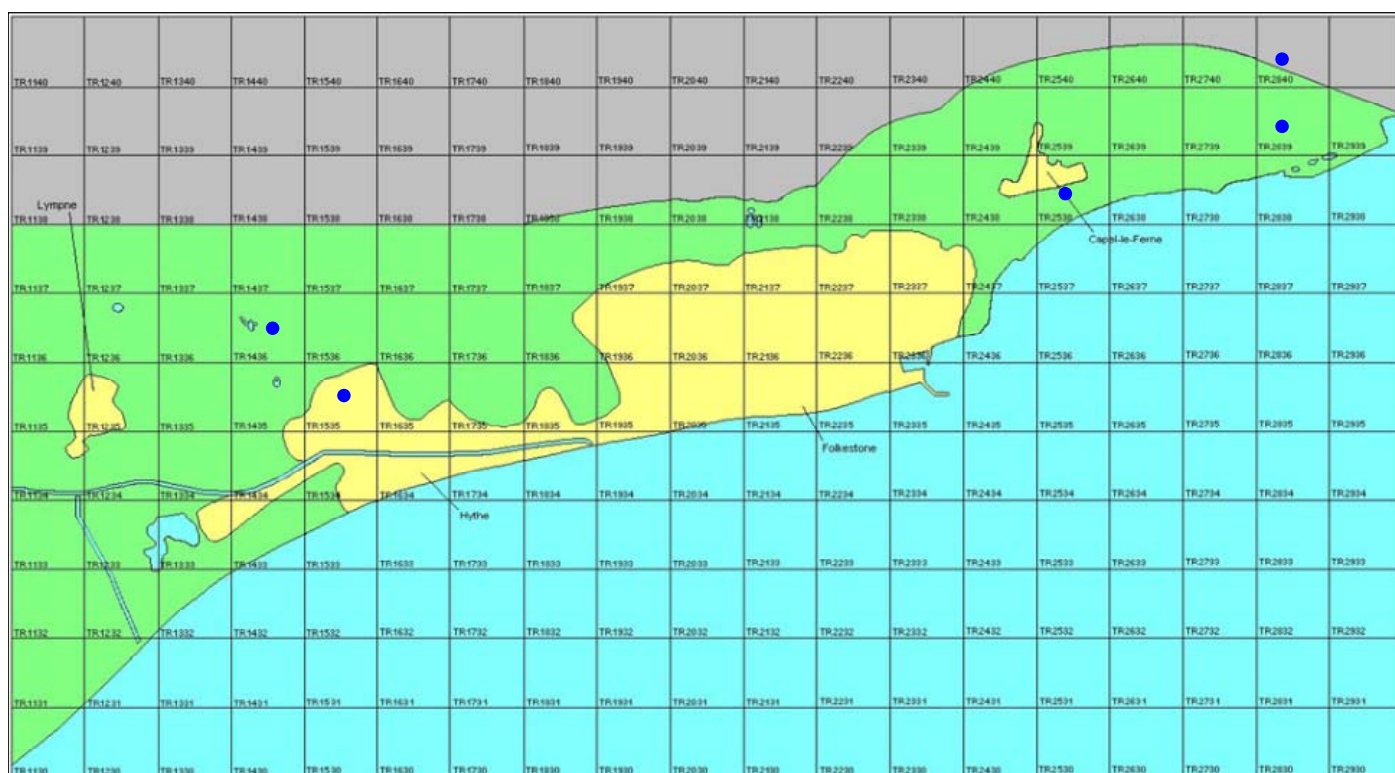

Common Crossbill

Loxia curvirostra

Category A

Winter visitor and passage migrant

A scarce breeding species in Kent, which is also a passage migrant and winter visitor, and occasionally irruptive.

The full species account will follow but the breeding and wintering distribution maps based on the 2007 – 2012 BTO / KOS atlas are provided below.

Common Crossbills at Capel-le-Ferne Café (Ian Roberts)

The distribution of winter records recorded in the BTO/KOS Atlas (2007 – 2012) is shown in figure 1.

Figure 1: Wintering distribution of Common Crossbill at Folkestone and Hythe by 1km square