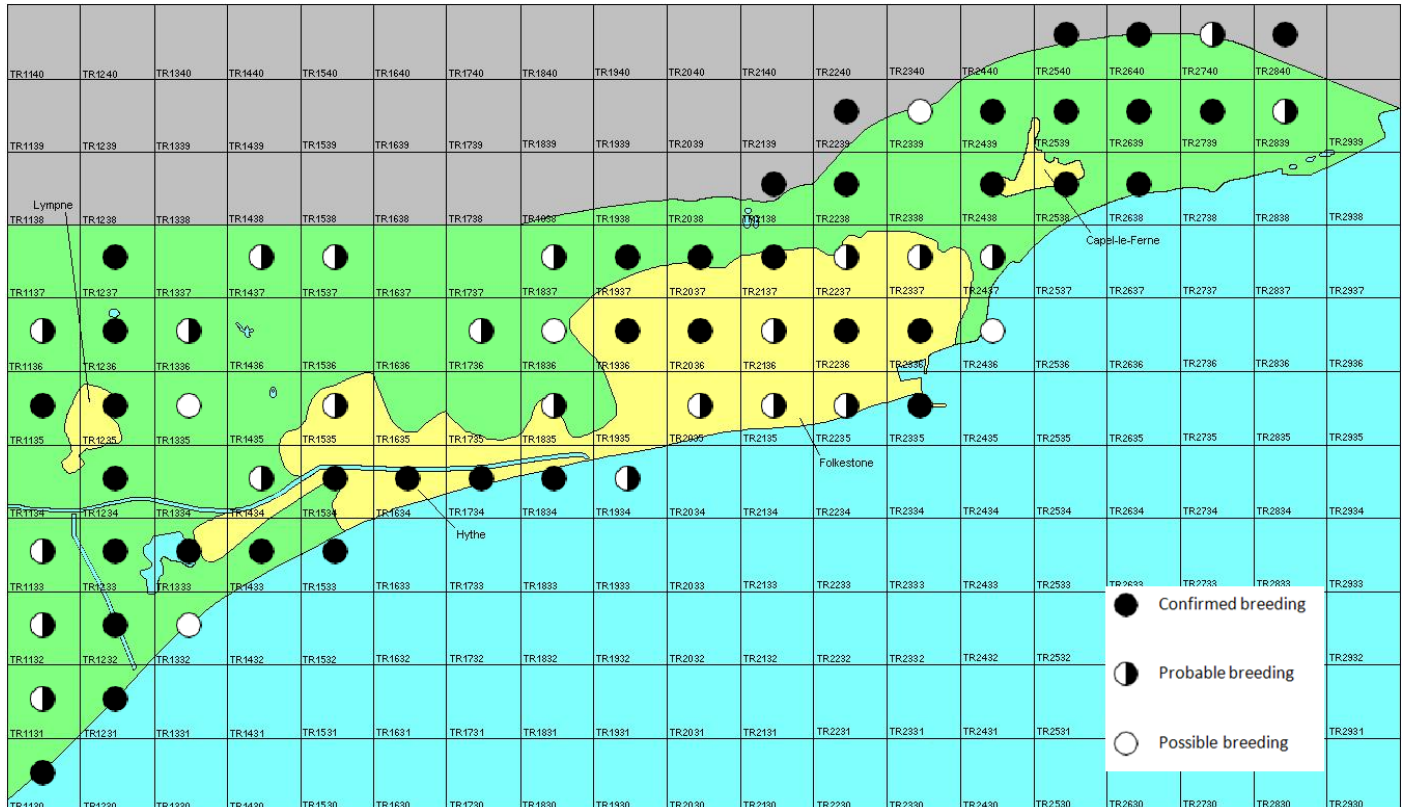

# House Sparrow

*Passer domesticus*

Category A

Breeding resident

A common but declining resident in Kent, which is particularly associated with human habitation.

The full species account will follow but the breeding and wintering distribution maps based on the 2007 – 2012 BTO / KOS atlas are provided below.

House Sparrow at Cheriton (Brian Harper)

The distribution of breeding records recorded in the BTO/KOS Atlas (2007 – 2012) is shown in figure 1.

Figure 1: Breeding distribution of House Sparrow at Folkestone and Hythe by 1km square

The distribution of winter records recorded in the BTO/KOS Atlas (2007 – 2012) is shown in figure 2.