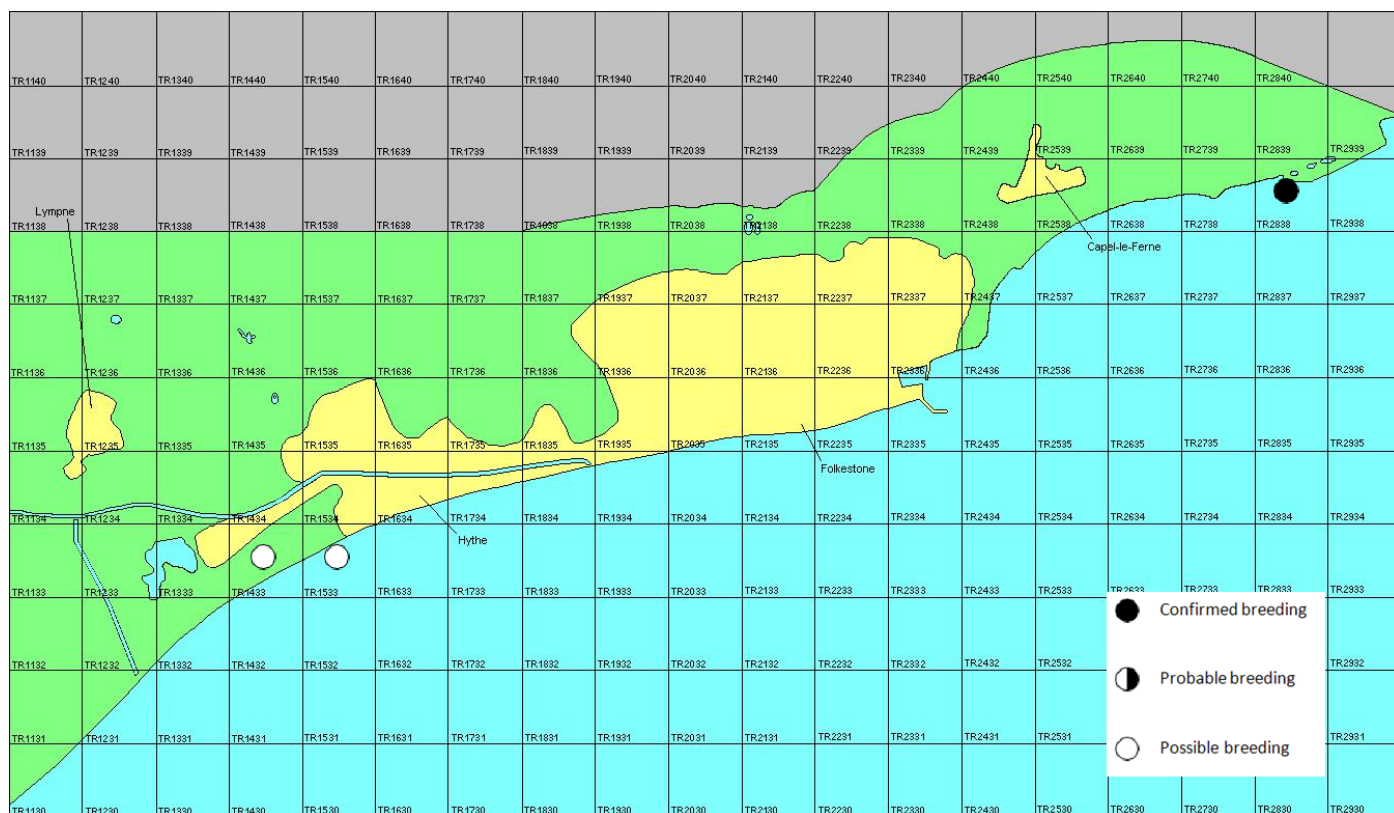

Northern Wheatear

Oenanthe oenanthe

Category A

A rare breeding summer visitor but common passage migrant

A local breeding species in Kent, which is also a widespread passage migrant in varying numbers.

The full species account will follow but the breeding and wintering distribution maps based on the 2007 – 2012 BTO / KOS atlas are provided below.

Northern Wheatear at Princes Parade, Hythe (Brian Harper)

The distribution of breeding records recorded in the BTO/KOS Atlas (2007 – 2012) is shown in figure 1.

Figure 1: Breeding distribution of Northern Wheatear at Folkestone and Hythe by 1km square

The distribution of winter records recorded in the BTO/KOS Atlas (2007 – 2012) is shown in figure 2.

Figure 2: Wintering distribution of Northern Wheatear at Folkestone and Hythe by 1km square