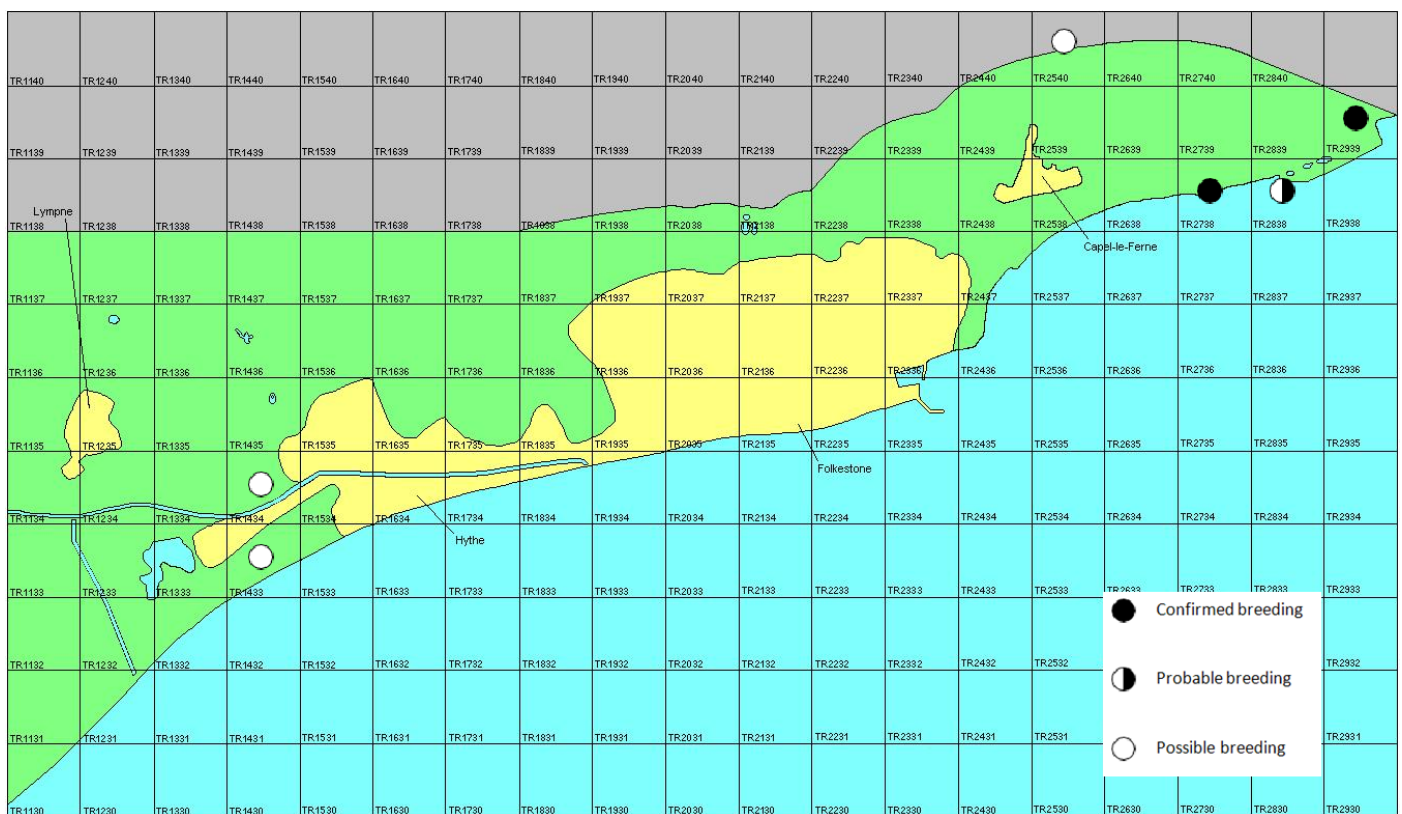

Stonechat

Saxicola torquatus

Category A

Breeding resident, winter visitor and passage migrant

A local but increasing breeder, passage migrant and winter visitor in Kent.

The full species account will follow but the breeding and wintering distribution maps based on the 2007 – 2012 BTO / KOS atlas are provided below.

Stonechat at Princes Parade, Hythe (Brian Harper)

The distribution of breeding records recorded in the BTO/KOS Atlas (2007 – 2012) is shown in figure 1.

Figure 1: Breeding distribution of Stonechat at Folkestone and Hythe by 1km square

The distribution of winter records recorded in the BTO/KOS Atlas (2007 – 2012) is shown in figure 2.