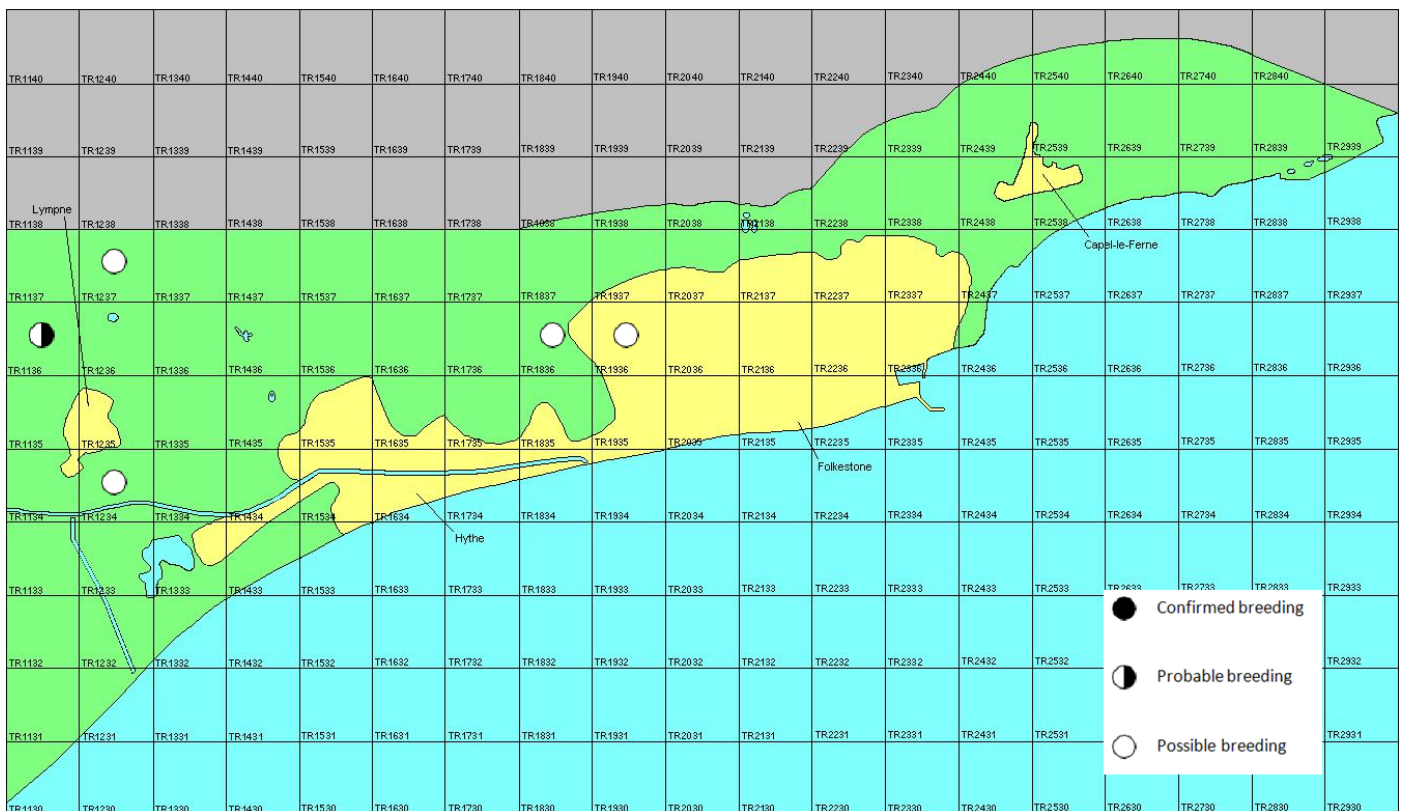

# Spotted Flycatcher

*Muscicapa striata*

Category A

Declining breeding summer visitor and passage migrant

A widespread but declining breeding summer visitor and passage migrant in Kent.

The full species account will follow but the breeding and wintering distribution maps based on the 2007 – 2012 BTO / KOS atlas are provided below.

Spotted Flycatcher at Saltwood Castle (Brian Harper)

The distribution of breeding records recorded in the BTO/KOS Atlas (2007 – 2012) is shown in figure 1.

Figure 1: Breeding distribution of Spotted Flycatcher at Folkestone and Hythe by 1km square