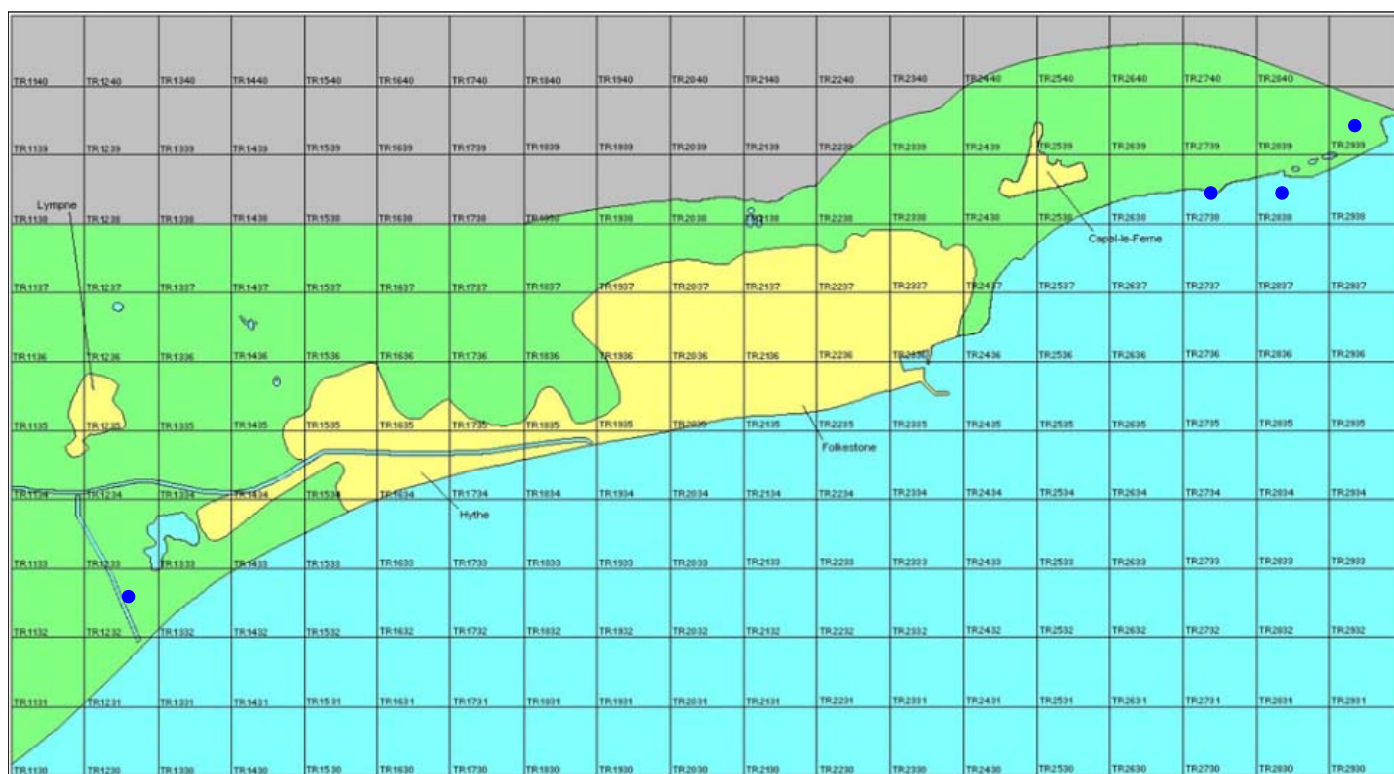

Ring Ouzel

Turdus torquatus

Category A

Passage migrant

A regular passage migrant in Kent, which is occasionally recorded in winter.

The full species account will follow but the breeding and wintering distribution maps based on the 2007 – 2012 BTO / KOS atlas are provided below.

Ring Ouzel at Crete Road East (Brian Harper)

The distribution of winter records recorded in the BTO/KOS Atlas (2007 – 2012) is shown in figure 1.

Figure 1: Wintering distribution of Ring Ouzel at Folkestone and Hythe by 1km square