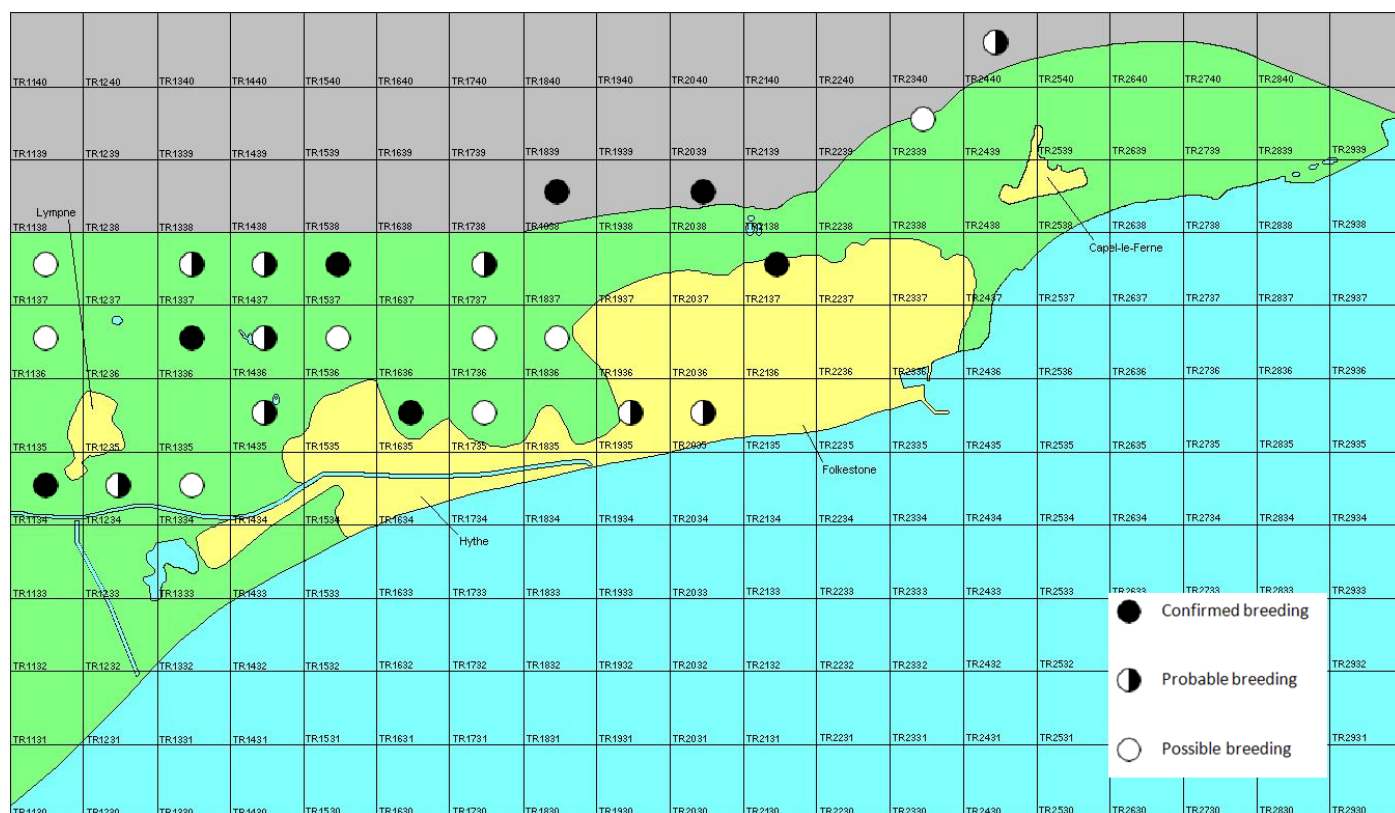

Common Treecreeper

Certhia familiaris

Category A

Breeding resident

A widespread resident in Kent, but mostly absent from some areas such as Romney Marsh, Thanet and the North Kent Marshes.

The full species account will follow but the breeding and wintering distribution maps based on the 2007 – 2012 BTO / KOS atlas are provided below.

Common Treecreeper at Saltwood Castle (Brian Harper)

The distribution of breeding records recorded in the BTO/KOS Atlas (2007 – 2012) is shown in figure 1.

Figure 1: Breeding distribution of Common Treecreeper at Folkestone and Hythe by 1km square

The distribution of winter records recorded in the BTO/KOS Atlas (2007 – 2012) is shown in figure 2.

Figure 2: Wintering distribution of Common Treecreeper at Folkestone and Hythe by 1km square