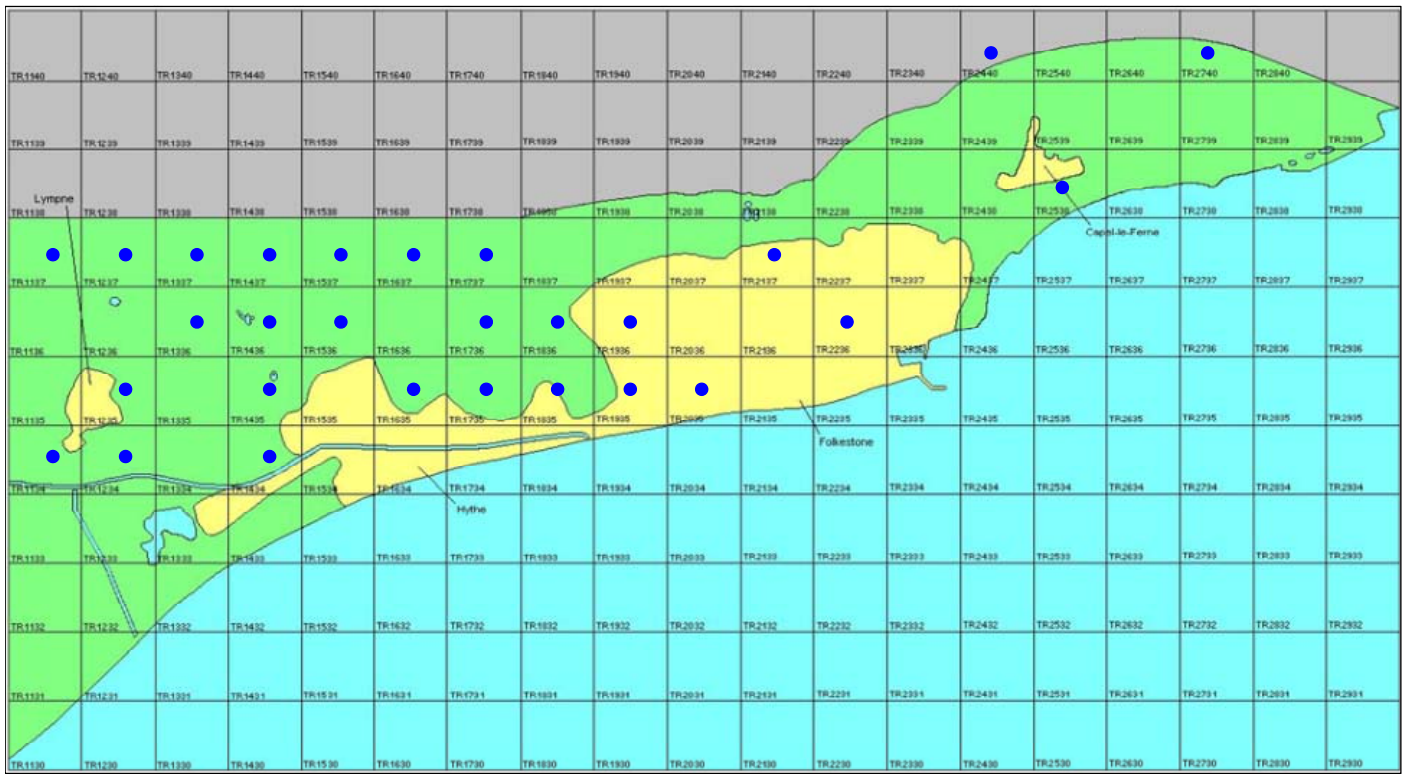

Common Treecreeper

Certhia familiaris

Category A

Breeding resident

A widespread resident in Kent, but mostly absent from some areas such as Romney Marsh, Thanet and the North Kent Marshes.

The full species account will follow but the breeding and wintering distribution maps based on the 2007 – 2012 BTO / KOS atlas are provided below.

Common Treecreeper at Saltwood Castle (Brian Harper)

The distribution of breeding records recorded in the BTO/KOS Atlas (2007 – 2012) is shown in figure 1.

Figure 1: Breeding distribution of Common Treecreeper at Folkestone and Hythe by 1km square

The distribution of winter records recorded in the BTO/KOS Atlas (2007 – 2012) is shown in figure 2.

Figure 2: Wintering distribution of Common Treecreeper at Folkestone and Hythe by 1km square