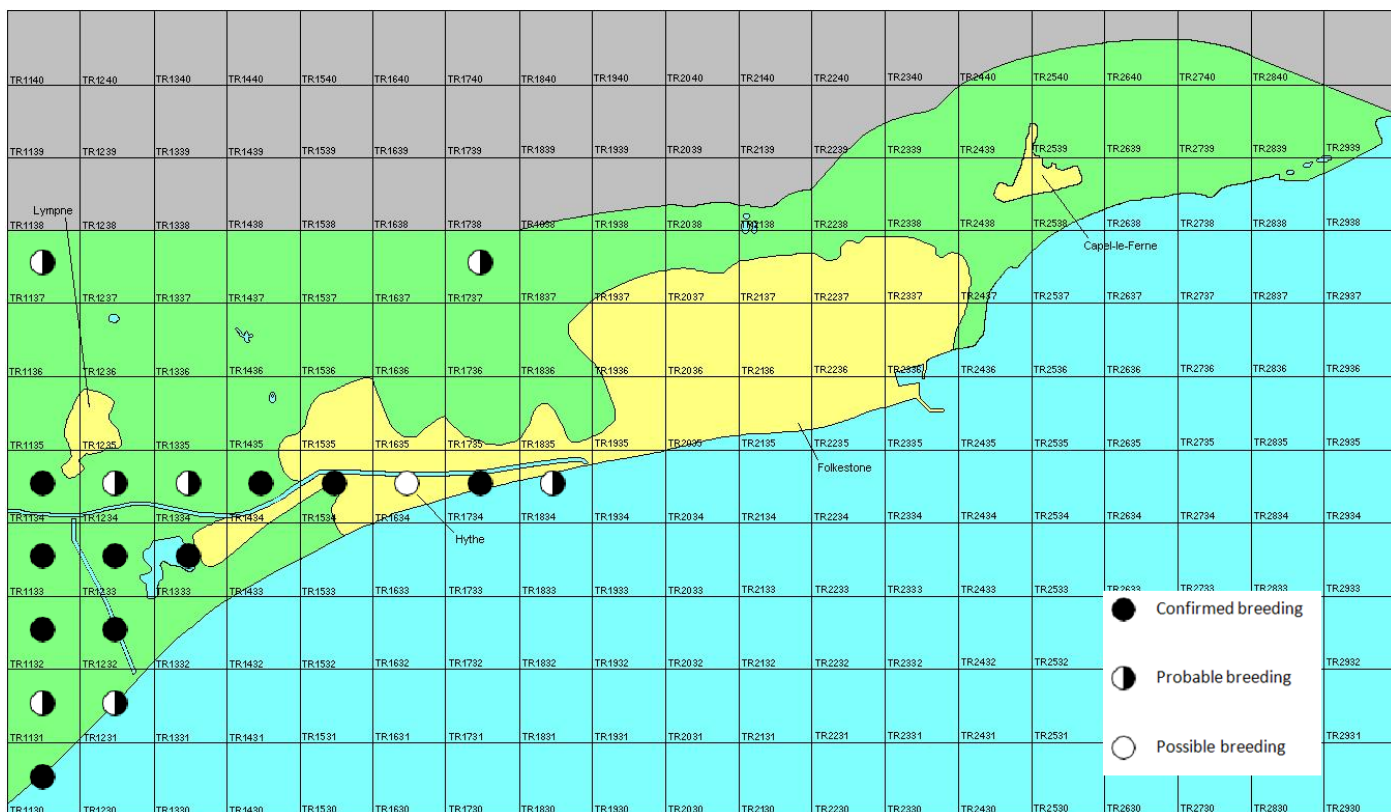

Reed Warbler

Acrocephalus scirpaceus

Category A

Breeding summer visitor and passage migrant

A locally numerous and increasing summer visitor in Kent, which is also a passage migrant.

The full species account will follow but the breeding and wintering distribution maps based on the 2007 – 2012 BTO / KOS atlas are provided below.

Reed Warbler at Botolph's Bridge (Brian Harper)

The distribution of breeding records recorded in the BTO/KOS Atlas (2007 – 2012) is shown in figure 1.

Figure 1: Breeding distribution of Reed Warbler at Folkestone and Hythe by 1km square