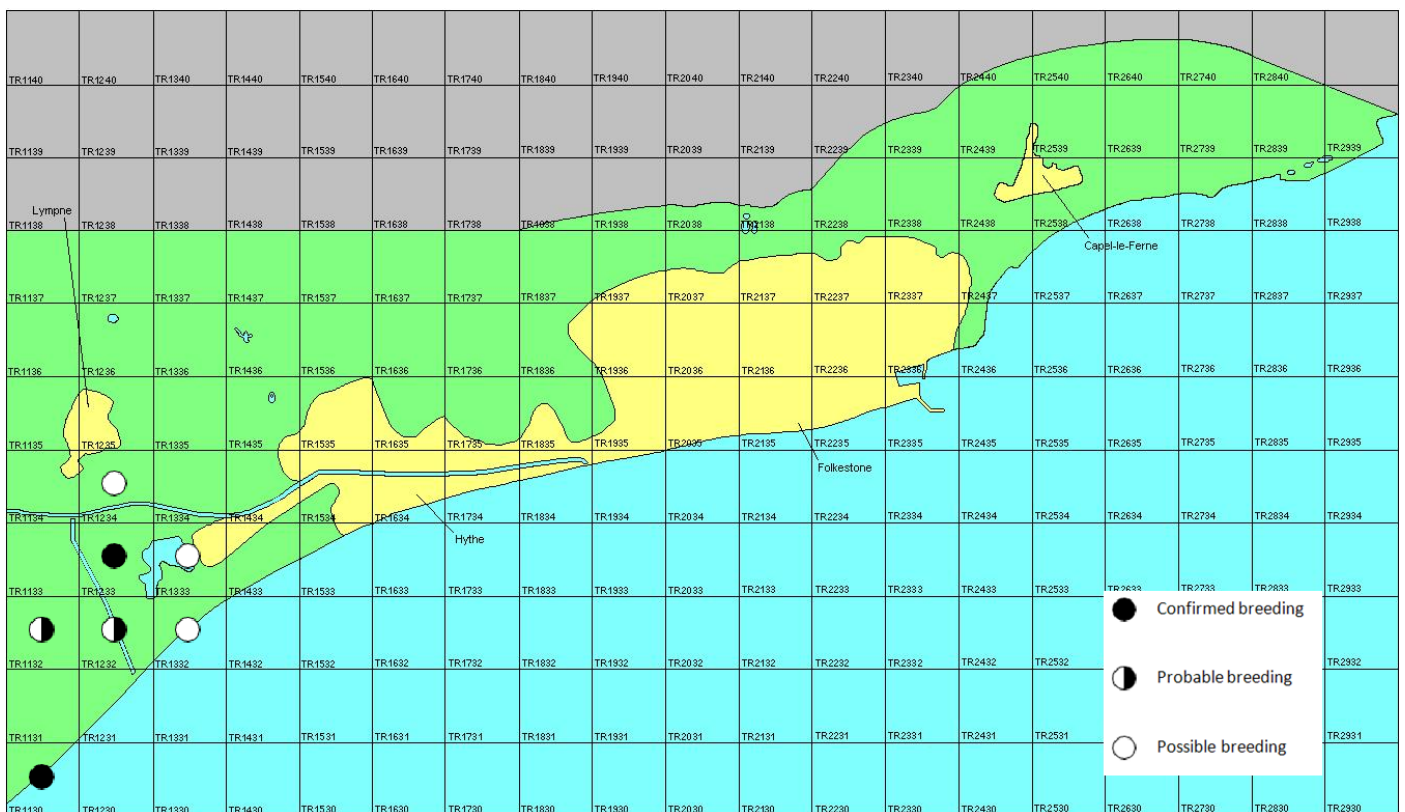

Sedge Warbler

Acrocephalus schoenobaenus

Category A

Breeding summer visitor and passage migrant

Locally common summer visitor and passage migrant in Kent.

The full species account will follow but the breeding and wintering distribution maps based on the 2007 – 2012 BTO / KOS atlas are provided below.

Sedge Warbler at Botolph's Bridge (Brian Harper)

The distribution of breeding records recorded in the BTO/KOS Atlas (2007 – 2012) is shown in figure 1.

Figure 1: Breeding distribution of Sedge Warbler at Folkestone and Hythe by 1km square