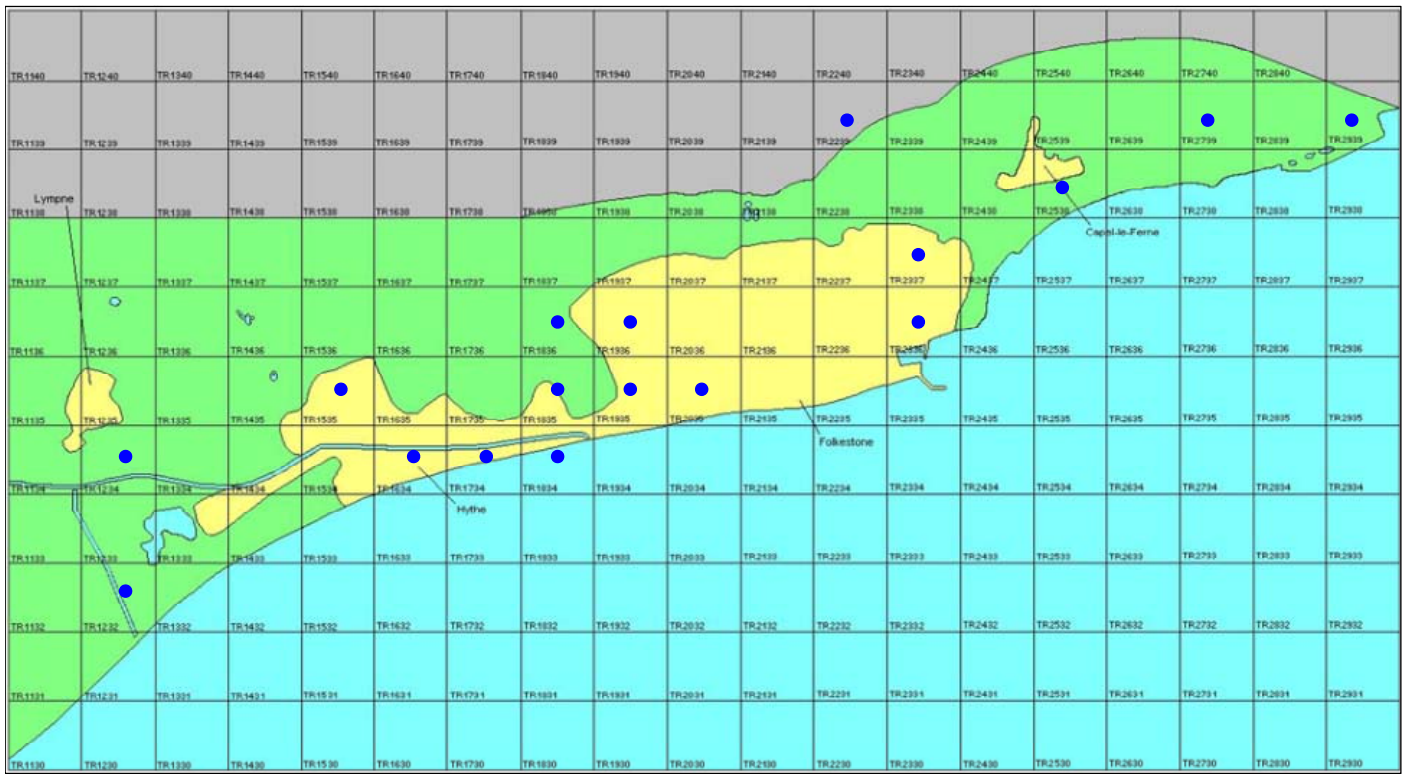

Blackcap

Sylvia atricapilla

Category A

Breeding summer visitor and passage migrant, with small numbers wintering

A widespread summer visitor and passage migrant in Kent, which is also a winter visitor in small numbers.

The full species account will follow but the breeding and wintering distribution maps based on the 2007 – 2012 BTO / KOS atlas are provided below.

Blackcap at Peene (Brian Harper)

The distribution of breeding records recorded in the BTO/KOS Atlas (2007 – 2012) is shown in figure 1.

Figure 1: Breeding distribution of Blackcap at Folkestone and Hythe by 1km square

The distribution of winter records recorded in the BTO/KOS Atlas (2007 – 2012) is shown in figure 2.

Figure 2: Wintering distribution of Blackcap at Folkestone and Hythe by 1km square