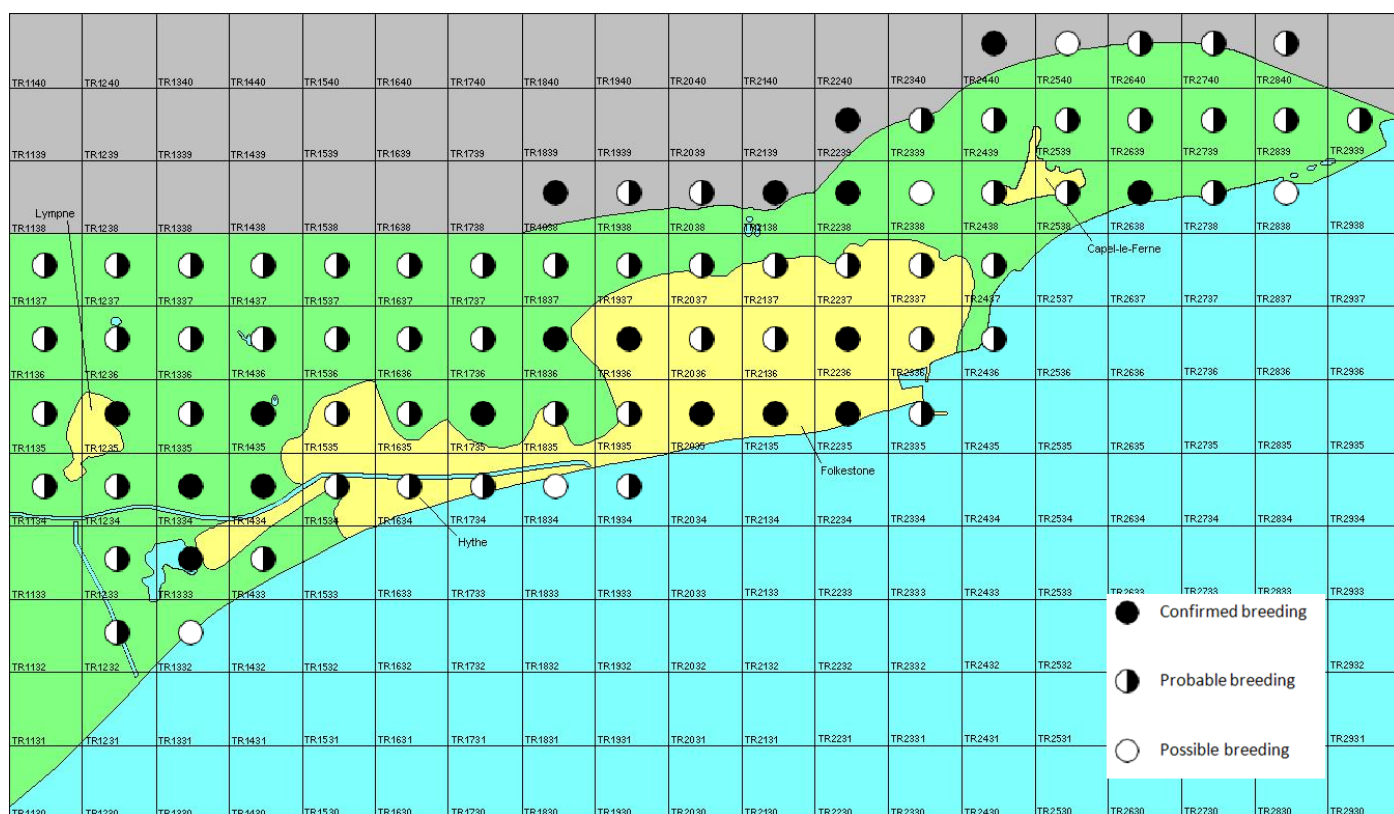

Blackcap

Sylvia atricapilla

Category A

Breeding summer visitor and passage migrant, with small numbers wintering

A widespread summer visitor and passage migrant in Kent, which is also a winter visitor in small numbers.

The full species account will follow but the breeding and wintering distribution maps based on the 2007 – 2012 BTO / KOS atlas are provided below.

Blackcap at Peene (Brian Harper)

The distribution of breeding records recorded in the BTO/KOS Atlas (2007 – 2012) is shown in figure 1.

Figure 1: Breeding distribution of Blackcap at Folkestone and Hythe by 1km square

The distribution of winter records recorded in the BTO/KOS Atlas (2007 – 2012) is shown in figure 2.

Figure 2: Wintering distribution of Blackcap at Folkestone and Hythe by 1km square