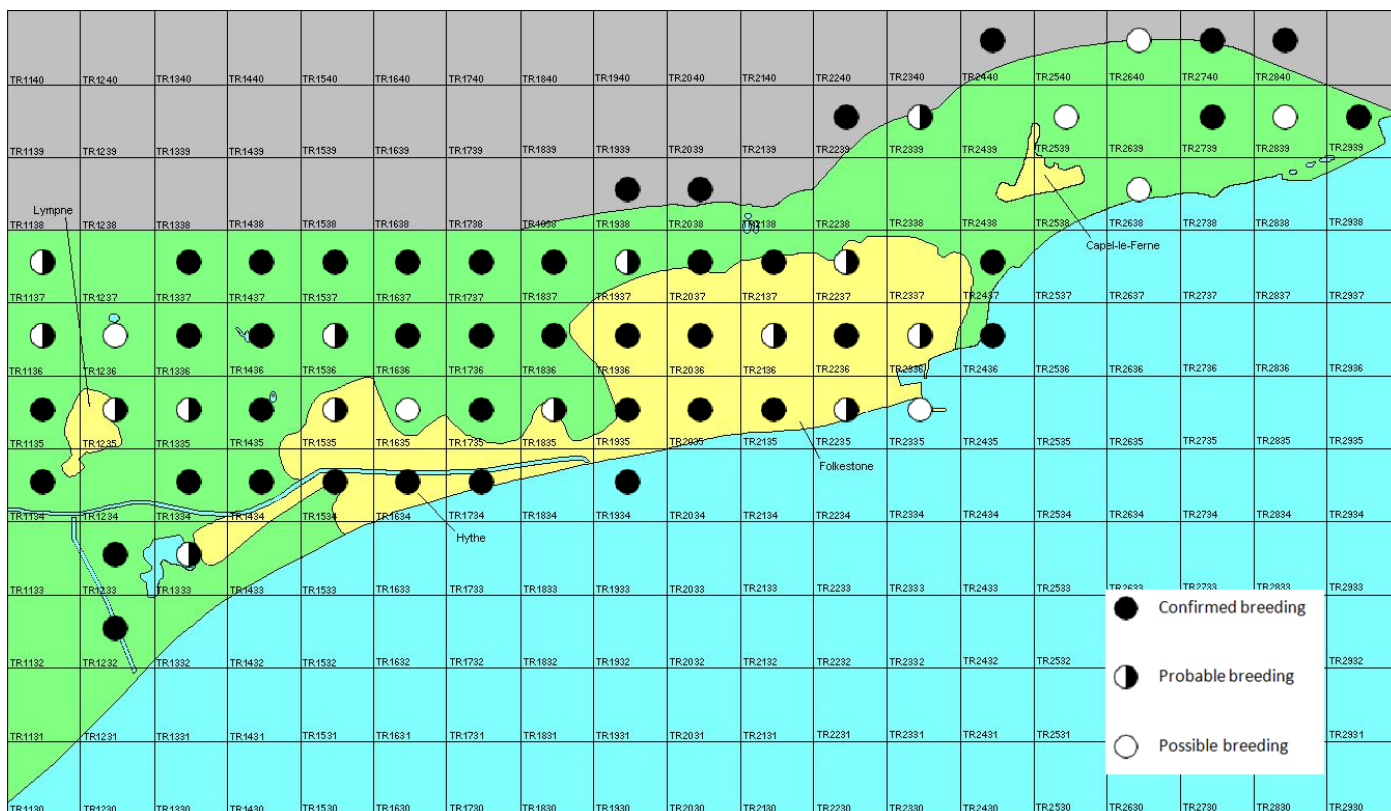

# Long-tailed Tit

*Aegithalos caudatus*

Category A

Breeding resident and passage migrant

A widespread resident and occasional migrant in Kent.

The full species account will follow but the breeding and wintering distribution maps based on the 2007 – 2012 BTO / KOS atlas are provided below.

Long-tailed Tit at West Hythe (Brian Harper)

The distribution of breeding records recorded in the BTO/KOS Atlas (2007 – 2012) is shown in figure 1.

Figure 1: Breeding distribution of Long-tailed Tit at Folkestone and Hythe by 1km square

The distribution of winter records recorded in the BTO/KOS Atlas (2007 – 2012) is shown in figure 2.