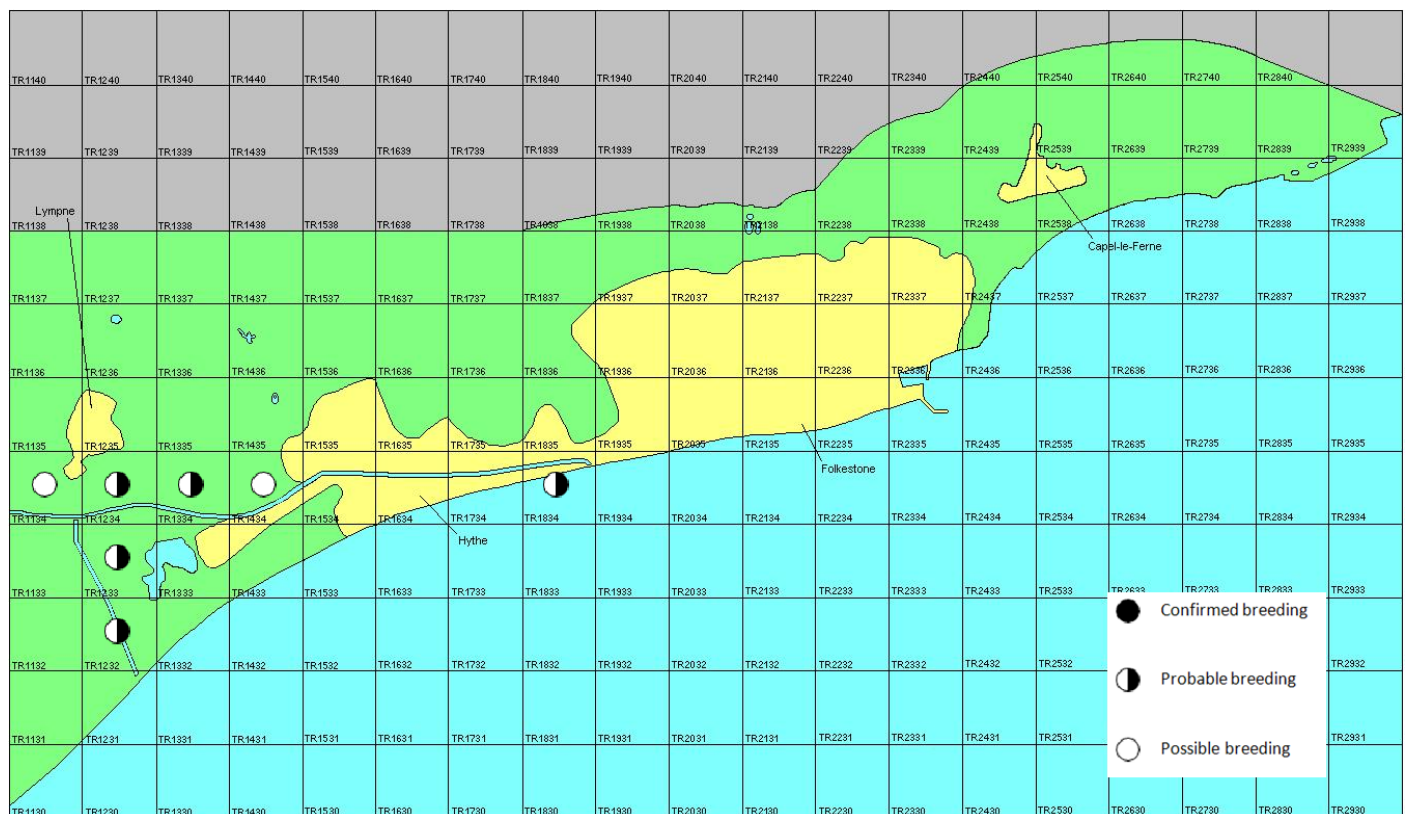

Cetti's Warbler

Cettia cetti

Category A

Breeding resident

A scarce but steadily increasing resident breeding species in Kent.

The full species account will follow but the breeding and wintering distribution maps based on the 2007 – 2012 BTO / KOS atlas are provided below.

Cetti's Warbler at West Hythe (Brian Harper)

The distribution of breeding records recorded in the BTO/KOS Atlas (2007 – 2012) is shown in figure 1.

Figure 1: Breeding distribution of Cetti's Warbler at Folkestone and Hythe by 1km square

The distribution of winter records recorded in the BTO/KOS Atlas (2007 – 2012) is shown in figure 2.

Figure 2: Wintering distribution of Cetti's Warbler at Folkestone and Hythe by 1km square