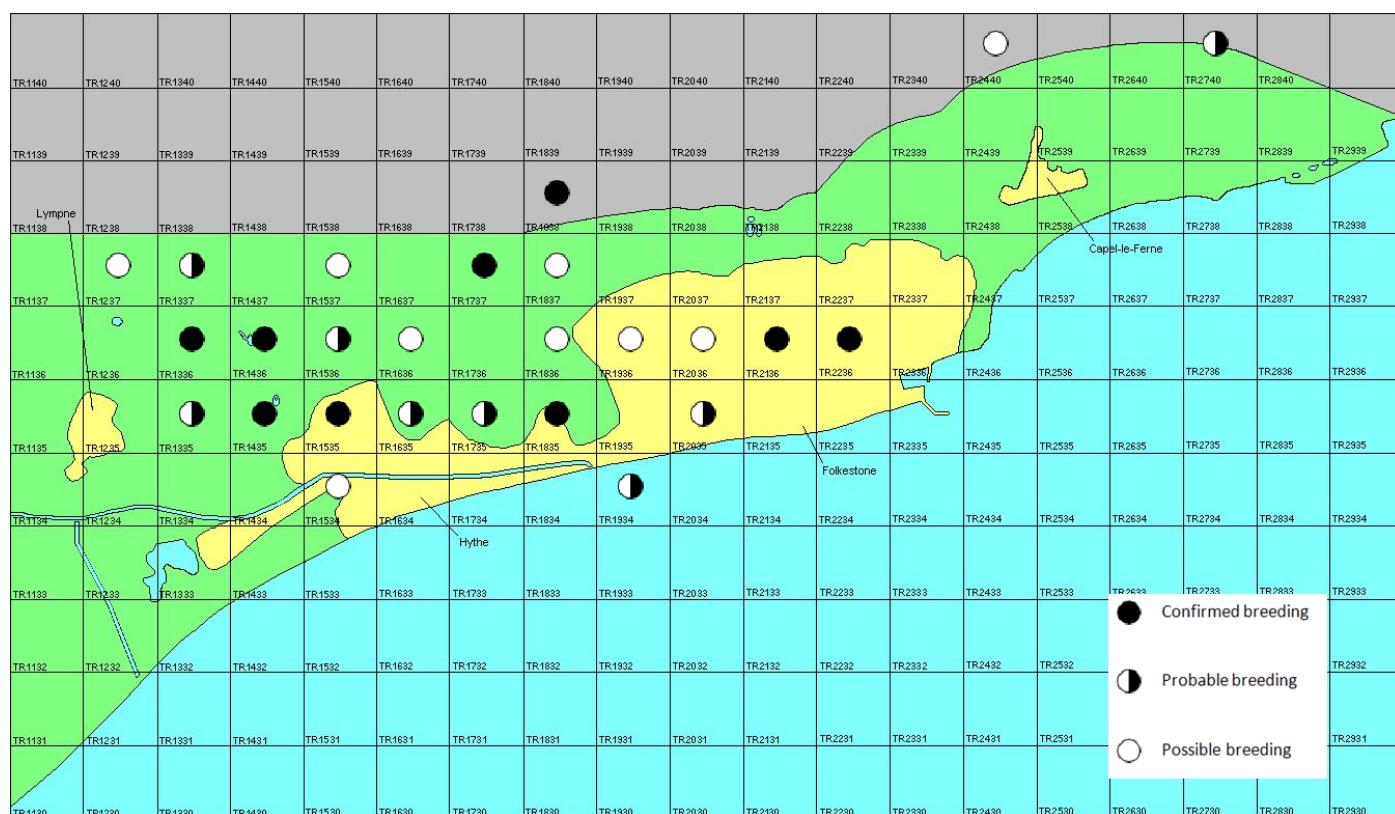

Coal Tit

Periparus ater

Category A

Breeding resident and passage migrant

A widespread resident species in Kent, which is also a passage migrant in small numbers

The full species account will follow but the breeding and wintering distribution maps based on the 2007 – 2012 BTO / KOS atlas are provided below.

Coal Tit at Saltwood Castle (Brian Harper)

The distribution of breeding records recorded in the BTO/KOS Atlas (2007 – 2012) is shown in figure 1.

Figure 1: Breeding distribution of Coal Tit at Folkestone and Hythe by 1km square

The distribution of winter records recorded in the BTO/KOS Atlas (2007 – 2012) is shown in figure 2.

Figure 2: Wintering distribution of Coal Tit at Folkestone and Hythe by 1km square