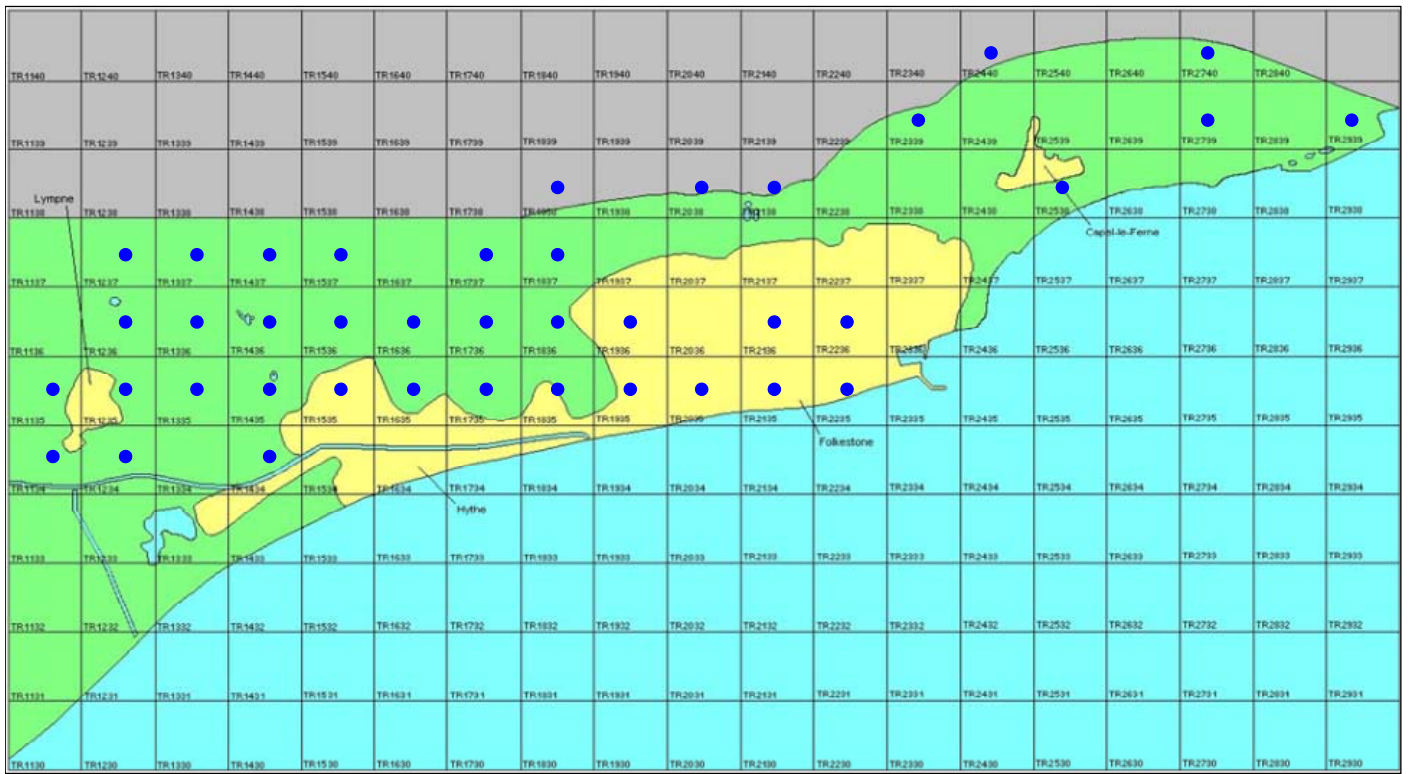

Coal Tit

Periparus ater

Category A

Breeding resident and passage migrant

A widespread resident species in Kent, which is also a passage migrant in small numbers

The full species account will follow but the breeding and wintering distribution maps based on the 2007 – 2012 BTO / KOS atlas are provided below.

Coal Tit at Saltwood Castle (Brian Harper)

The distribution of breeding records recorded in the BTO/KOS Atlas (2007 – 2012) is shown in figure 1.

Figure 1: Breeding distribution of Coal Tit at Folkestone and Hythe by 1km square

The distribution of winter records recorded in the BTO/KOS Atlas (2007 – 2012) is shown in figure 2.

Figure 2: Wintering distribution of Coal Tit at Folkestone and Hythe by 1km square