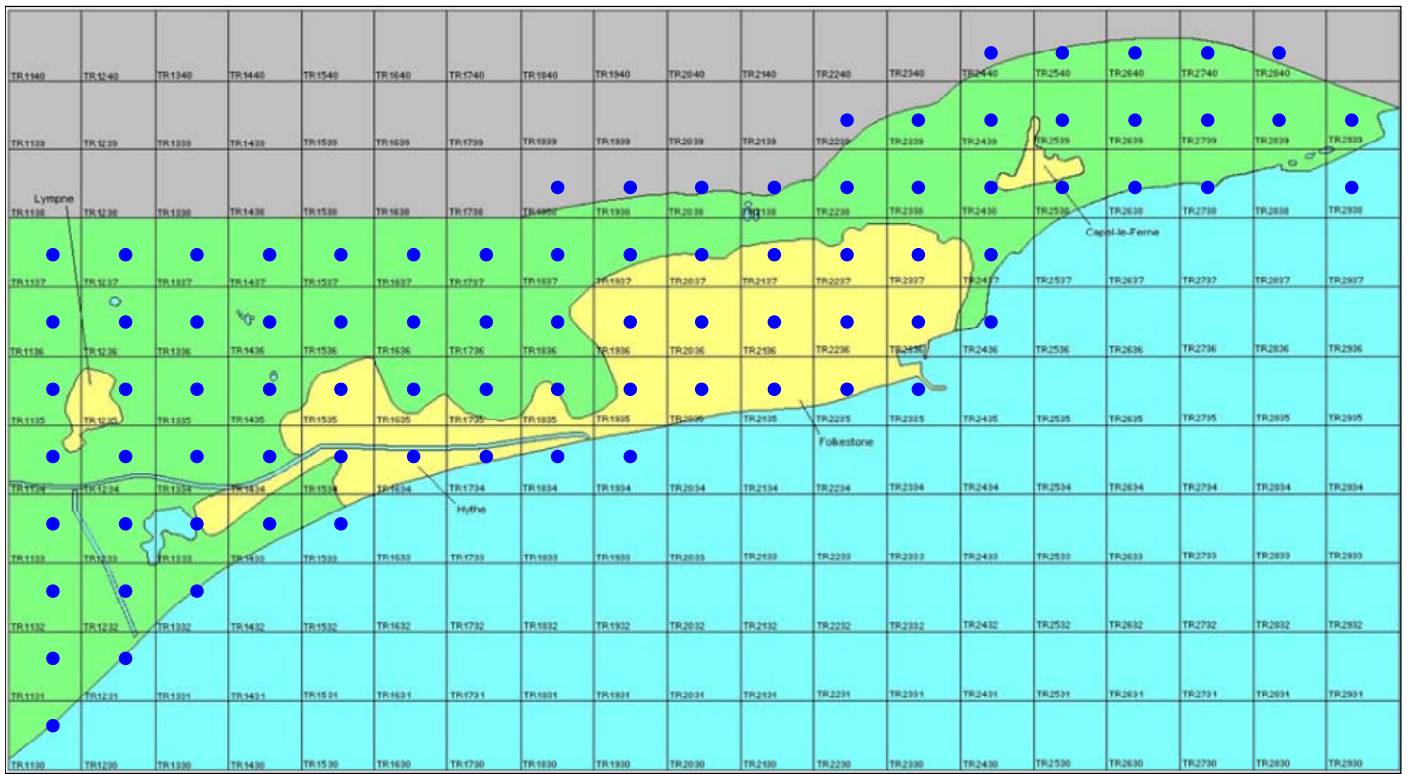

Great Tit

Parus major

Category A

Breeding resident and passage migrant

A widespread and common resident in Kent, which is also occasionally a passage migrant.

The full species account will follow but the breeding and wintering distribution maps based on the 2007 – 2012 BTO / KOS atlas are provided below.

Great Tit at West Hythe (Brian Harper)

The distribution of breeding records recorded in the BTO/KOS Atlas (2007 – 2012) is shown in figure 1.

Figure 1: Breeding distribution of Great Tit at Folkestone and Hythe by 1km square

The distribution of winter records recorded in the BTO/KOS Atlas (2007 – 2012) is shown in figure 2.

Figure 2: Wintering distribution of Great Tit at Folkestone and Hythe by 1km square