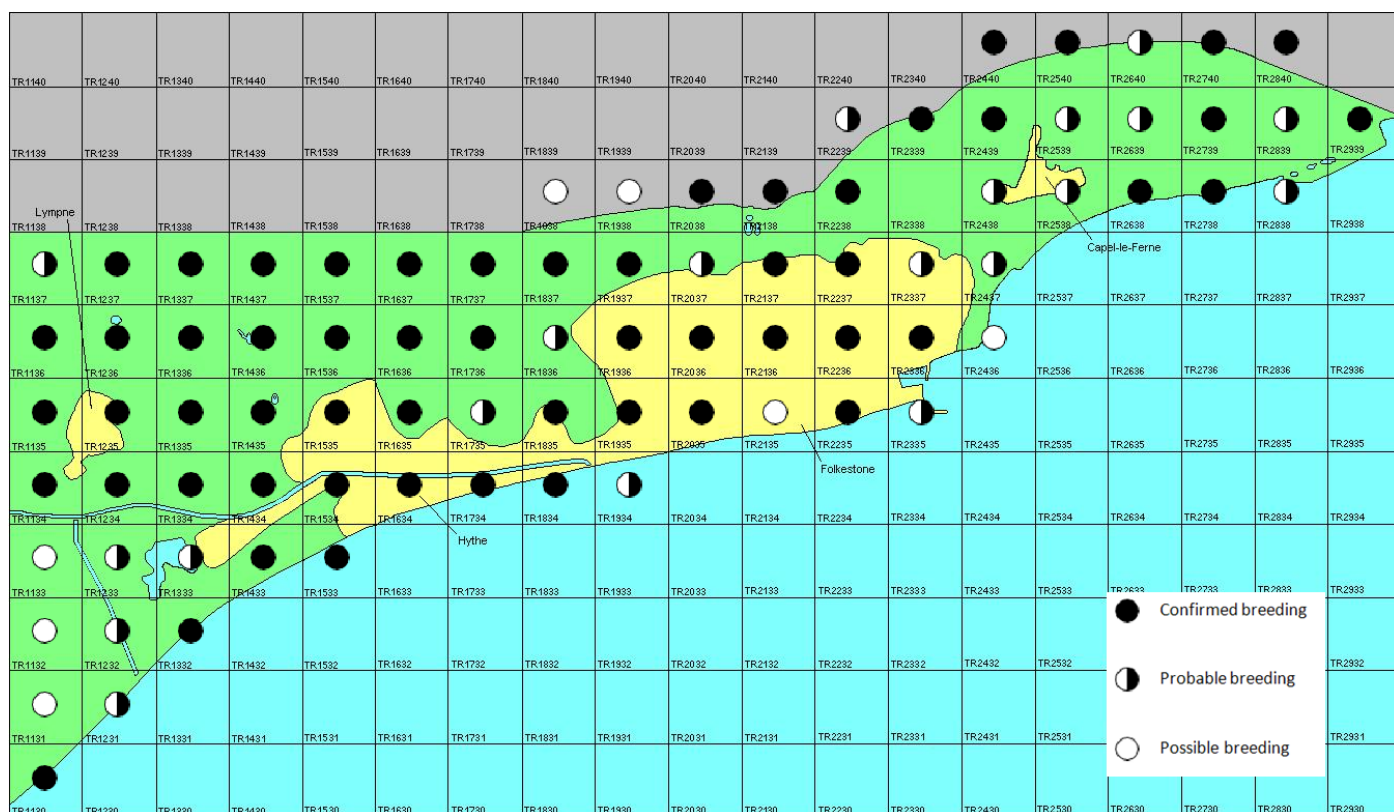

Great Tit

Parus major

Category A

Breeding resident and passage migrant

A widespread and common resident in Kent, which is also occasionally a passage migrant.

The full species account will follow but the breeding and wintering distribution maps based on the 2007 – 2012 BTO / KOS atlas are provided below.

Great Tit at West Hythe (Brian Harper)

The distribution of breeding records recorded in the BTO/KOS Atlas (2007 – 2012) is shown in figure 1.

Figure 1: Breeding distribution of Great Tit at Folkestone and Hythe by 1km square

The distribution of winter records recorded in the BTO/KOS Atlas (2007 – 2012) is shown in figure 2.

Figure 2: Wintering distribution of Great Tit at Folkestone and Hythe by 1km square