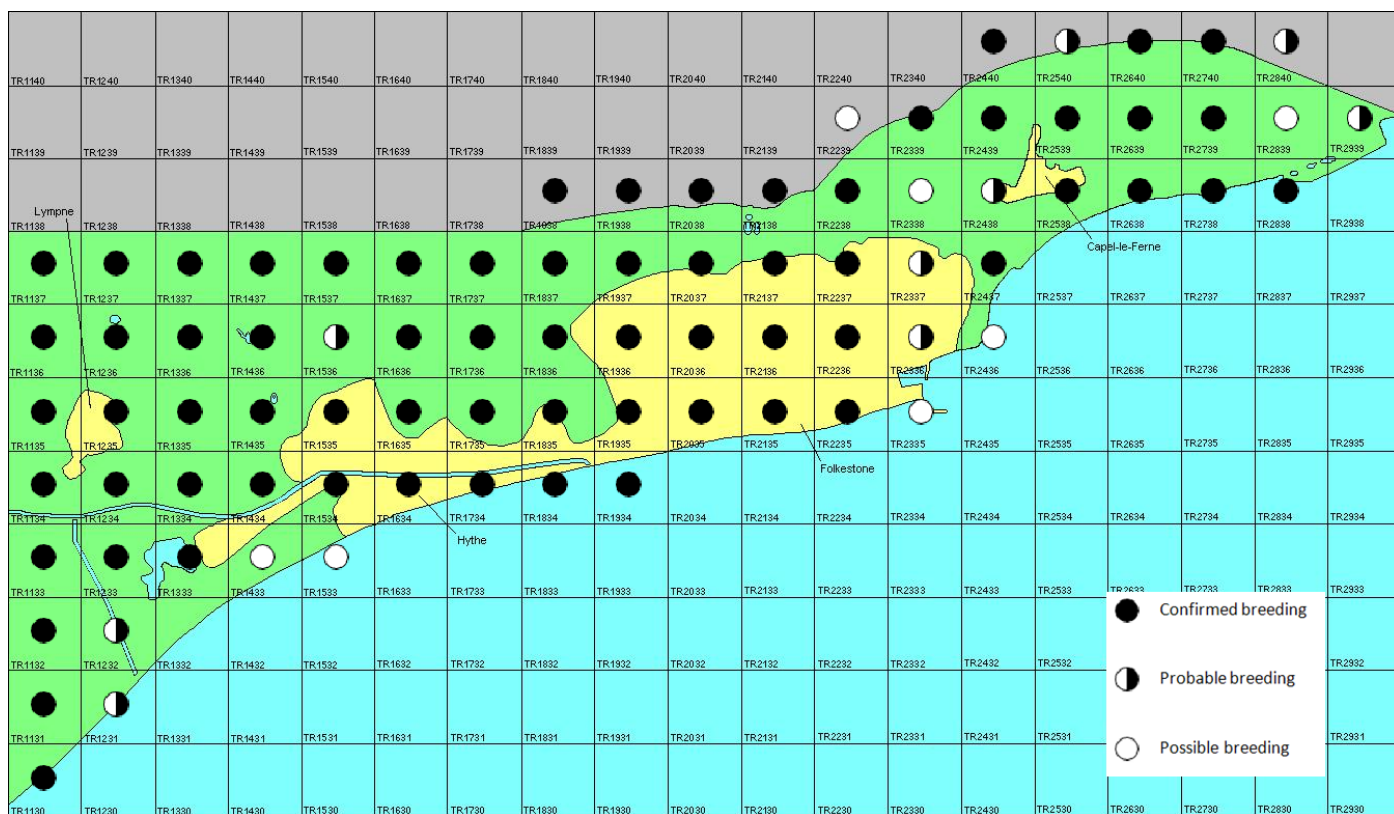

# Blue Tit

*Cyanistes caeruleus*

Category A

Breeding resident and passage migrant

An abundant resident in Kent, which is also a passage migrant in varying numbers.

The full species account will follow but the breeding and wintering distribution maps based on the 2007 – 2012 BTO / KOS atlas are provided below.

Blue Tit at Saltwood Castle (Brian Harper)

The distribution of breeding records recorded in the BTO/KOS Atlas (2007 – 2012) is shown in figure 1.

Figure 1: Breeding distribution of Blue Tit at Folkestone and Hythe by 1km square

The distribution of winter records recorded in the BTO/KOS Atlas (2007 – 2012) is shown in figure 2.

Figure 2: Wintering distribution of Blue Tit at Folkestone and Hythe by 1km square