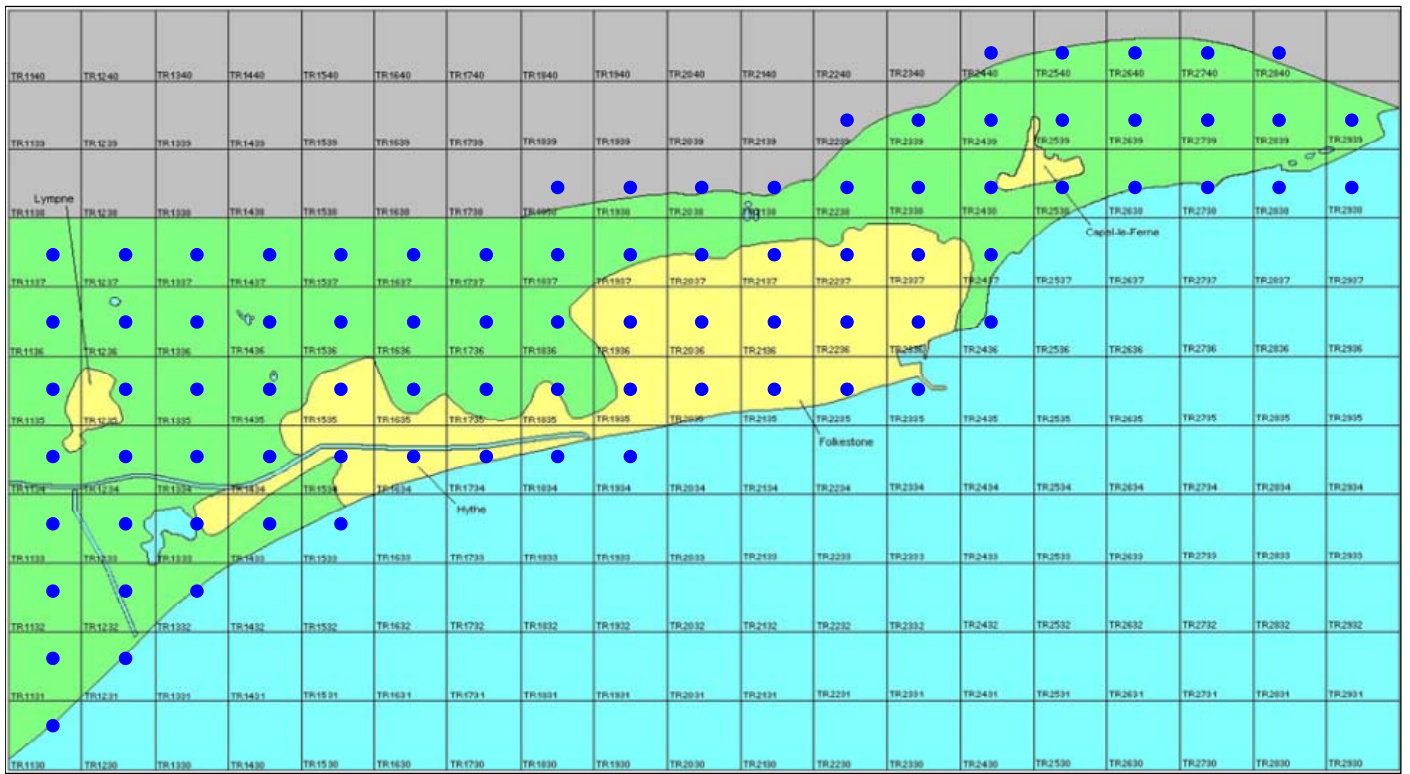

# Blue Tit

*Cyanistes caeruleus*

Category A

Breeding resident and passage migrant

An abundant resident in Kent, which is also a passage migrant in varying numbers.

The full species account will follow but the breeding and wintering distribution maps based on the 2007 – 2012 BTO / KOS atlas are provided below.

Blue Tit at Saltwood Castle (Brian Harper)

The distribution of breeding records recorded in the BTO/KOS Atlas (2007 – 2012) is shown in figure 1.

Figure 1: Breeding distribution of Blue Tit at Folkestone and Hythe by 1km square

The distribution of winter records recorded in the BTO/KOS Atlas (2007 – 2012) is shown in figure 2.

Figure 2: Wintering distribution of Blue Tit at Folkestone and Hythe by 1km square