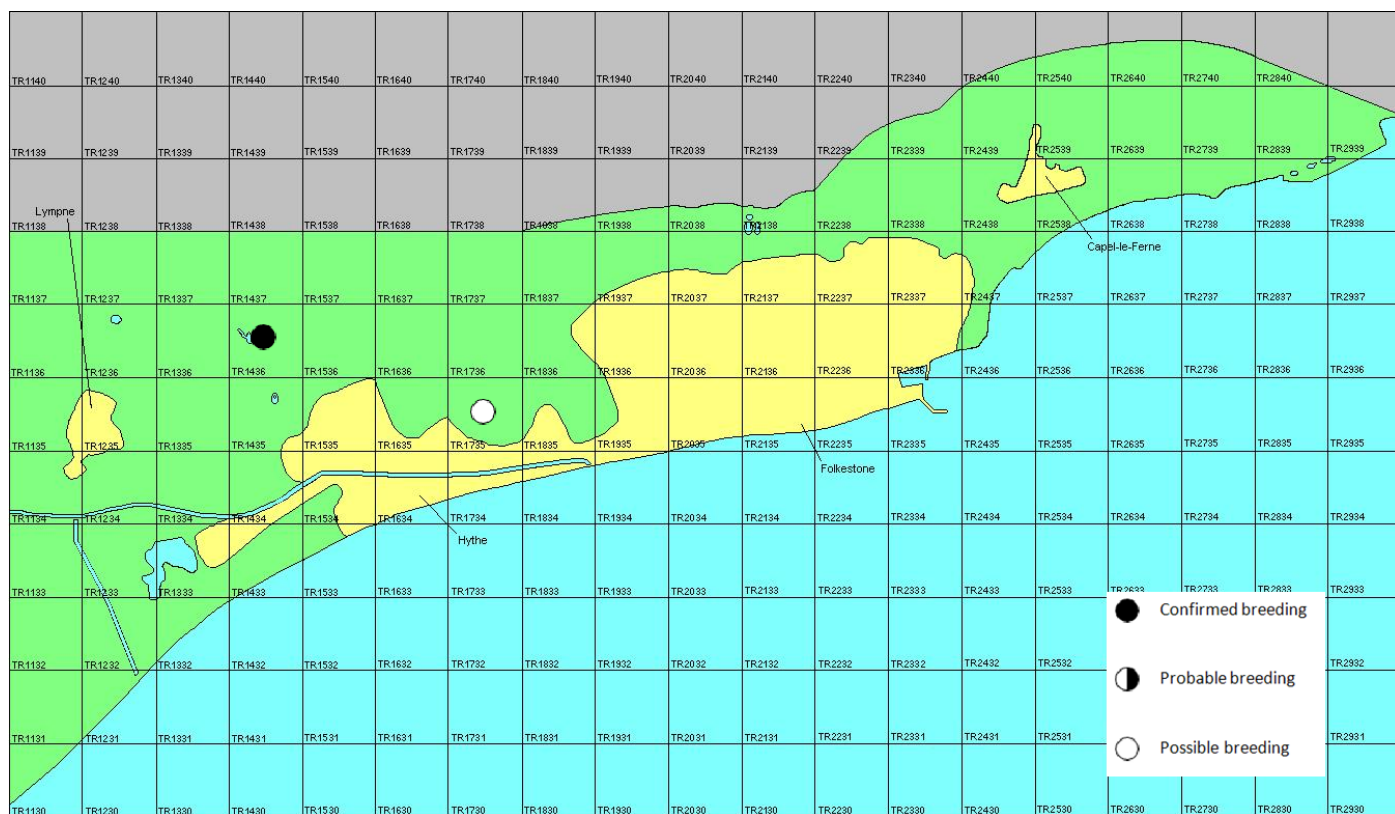

# Firecrest

*Regulus ignicapilla*

Category A

Recently confirmed as a breeding species. Also a passage migrant and winter visitor.

A scarce and local breeding species in Kent, which is also a regular passage migrant, with small numbers overwintering.

The full species account will follow but the breeding and wintering distribution maps based on the 2007 – 2012 BTO / KOS atlas are provided below.

Firecrest at West Hythe (Brian Harper)

The distribution of breeding records recorded in the BTO/KOS Atlas (2007 – 2012) is shown in figure 1.

Figure 1: Breeding distribution of Firecrest at Folkestone and Hythe by 1km square

The distribution of winter records recorded in the BTO/KOS Atlas (2007 – 2012) is shown in figure 2.

Figure 2: Wintering distribution of Firecrest at Folkestone and Hythe by 1km square