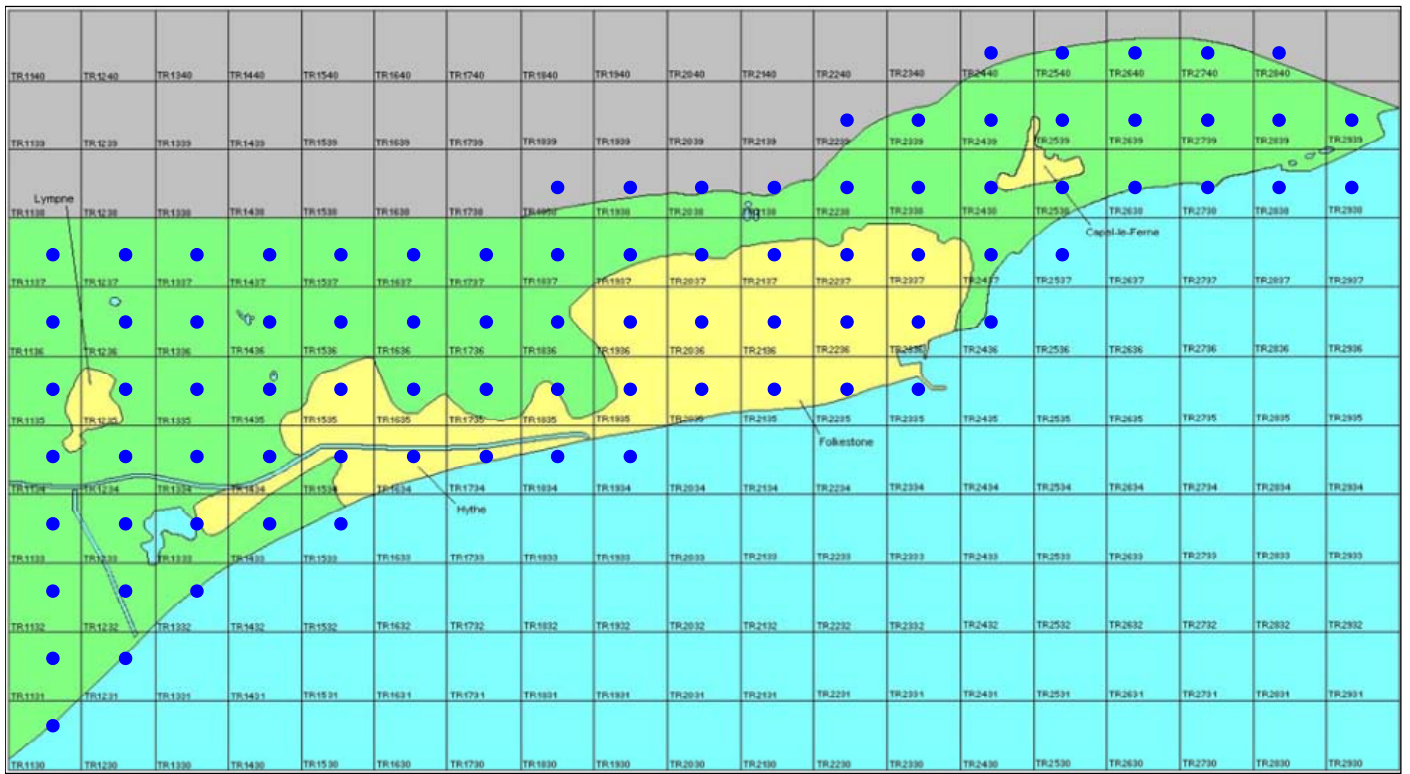

Magpie

Pica pica

Category A

Breeding resident

A common and widespread breeding species in Kent.

The full species account will follow but the breeding and wintering distribution maps based on the 2007 – 2012 BTO / KOS atlas are provided below.

Magpie at Hythe Imperial Golf Course (Brian Harper)

The distribution of breeding records recorded in the BTO/KOS Atlas (2007 – 2012) is shown in figure 1.

Figure 1: Breeding distribution of Magpie at Folkestone and Hythe by 1km square

The distribution of winter records recorded in the BTO/KOS Atlas (2007 – 2012) is shown in figure 2.

Figure 2: Wintering distribution of Magpie at Folkestone and Hythe by 1km square