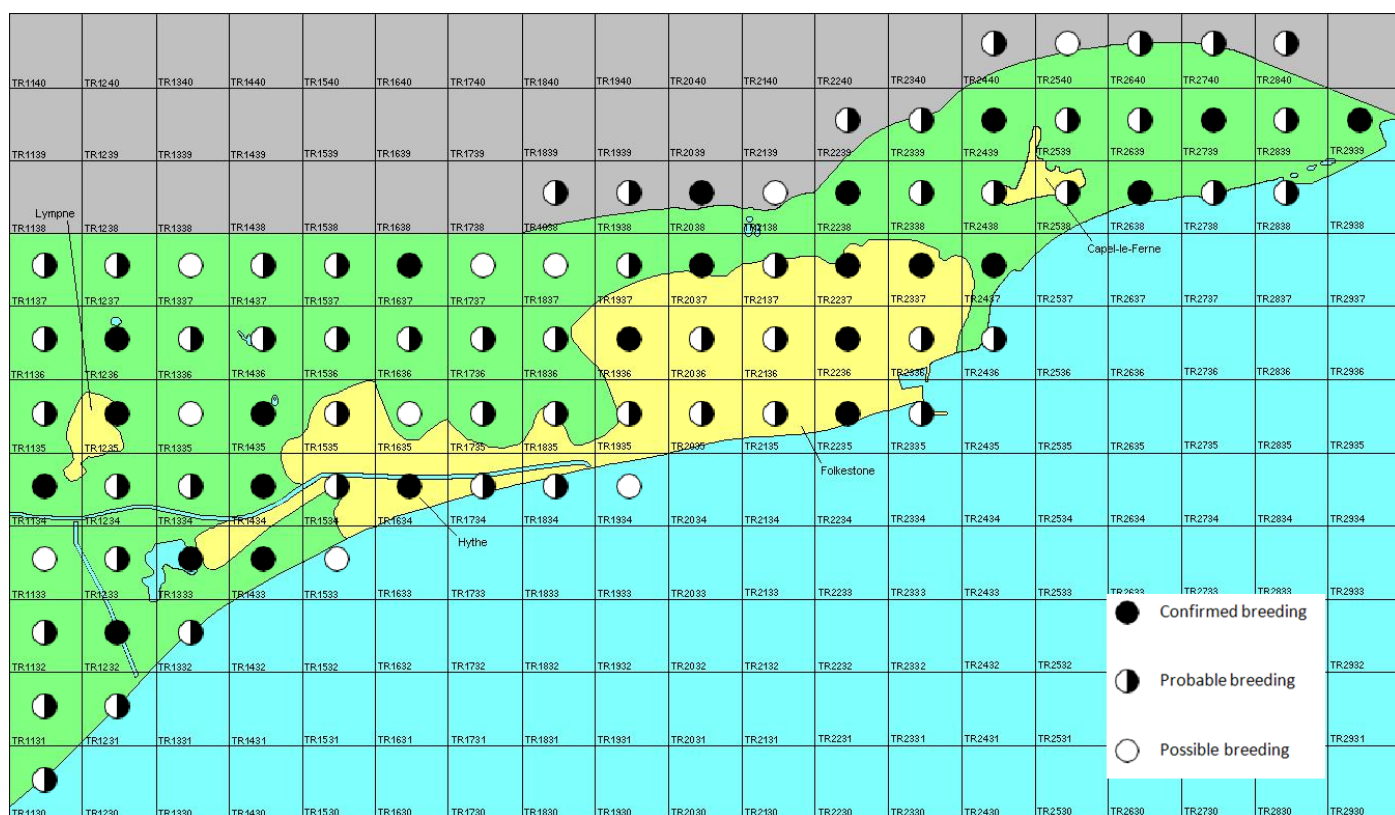

Magpie

Pica pica

Category A

Breeding resident

A common and widespread breeding species in Kent.

The full species account will follow but the breeding and wintering distribution maps based on the 2007 – 2012 BTO / KOS atlas are provided below.

Magpie at Hythe Imperial Golf Course (Brian Harper)

The distribution of breeding records recorded in the BTO/KOS Atlas (2007 – 2012) is shown in figure 1.

Figure 1: Breeding distribution of Magpie at Folkestone and Hythe by 1km square

The distribution of winter records recorded in the BTO/KOS Atlas (2007 – 2012) is shown in figure 2.

Figure 2: Wintering distribution of Magpie at Folkestone and Hythe by 1km square