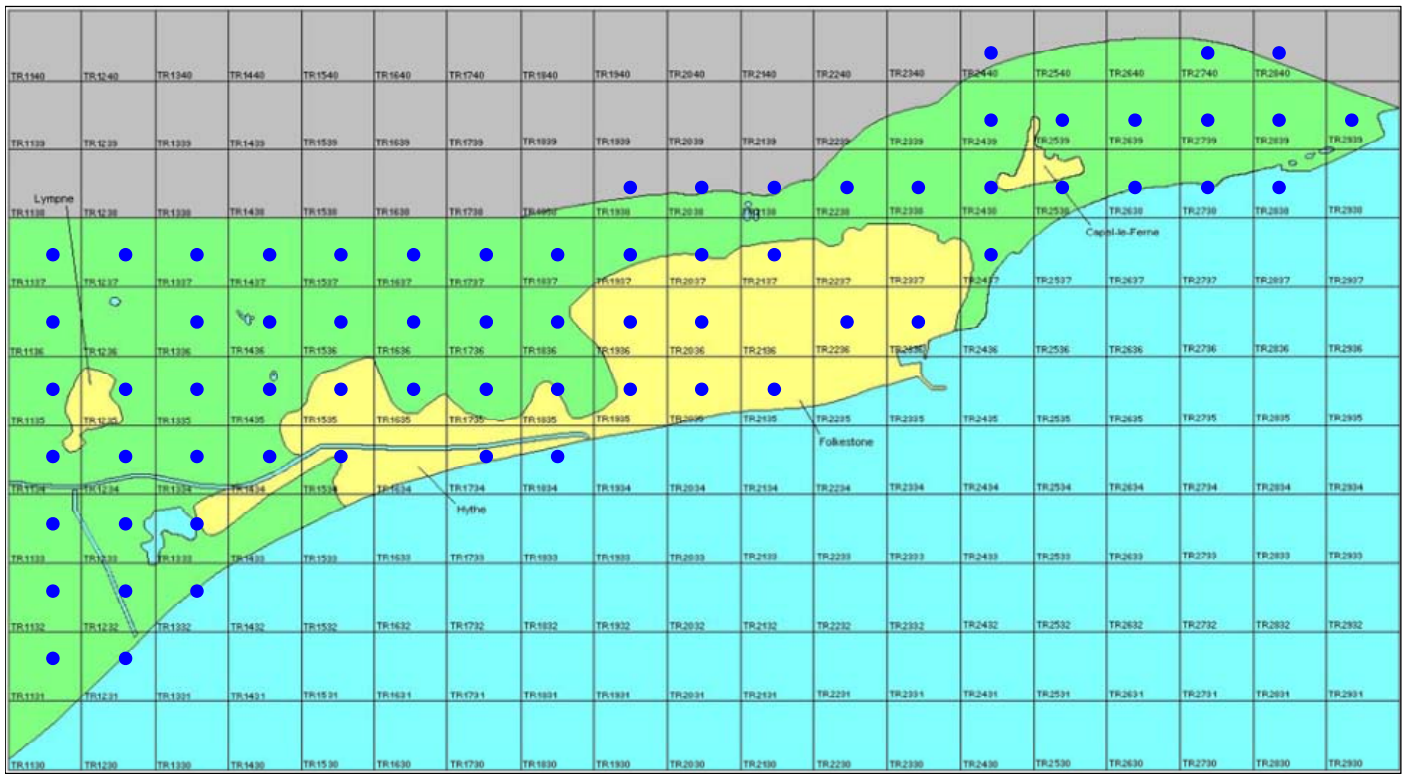

Green Woodpecker

Picus viridis

Category A

Breeding resident

A widespread and increasing resident in Kent with some autumn dispersal.

The full species account will follow but the breeding and wintering distribution maps based on the 2007 – 2012 BTO / KOS atlas are provided below.

Green Woodpecker at Botolph's Bridge (Brian Harper)

The distribution of breeding records recorded in the BTO/KOS Atlas (2007 – 2012) is shown in figure 1.

Figure 1: Breeding distribution of Green Woodpecker at Folkestone and Hythe by 1km square

The distribution of winter records recorded in the BTO/KOS Atlas (2007 – 2012) is shown in figure 2.

Figure 2: Wintering distribution of Green Woodpecker at Folkestone and Hythe by 1km square