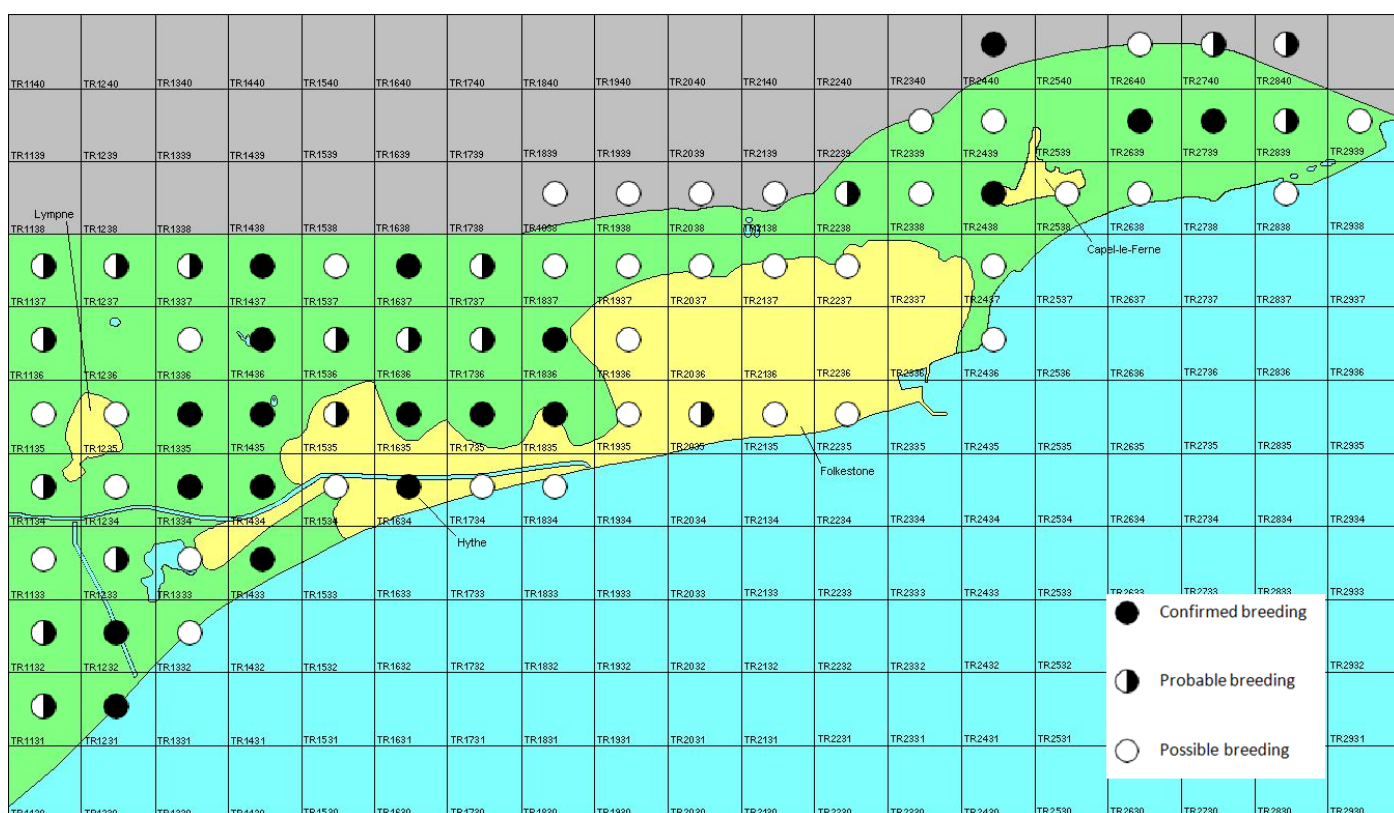

Green Woodpecker

Picus viridis

Category A

Breeding resident

A widespread and increasing resident in Kent with some autumn dispersal.

The full species account will follow but the breeding and wintering distribution maps based on the 2007 – 2012 BTO / KOS atlas are provided below.

Green Woodpecker at Botolph's Bridge (Brian Harper)

The distribution of breeding records recorded in the BTO/KOS Atlas (2007 – 2012) is shown in figure 1.

Figure 1: Breeding distribution of Green Woodpecker at Folkestone and Hythe by 1km square

The distribution of winter records recorded in the BTO/KOS Atlas (2007 – 2012) is shown in figure 2.

Figure 2: Wintering distribution of Green Woodpecker at Folkestone and Hythe by 1km square