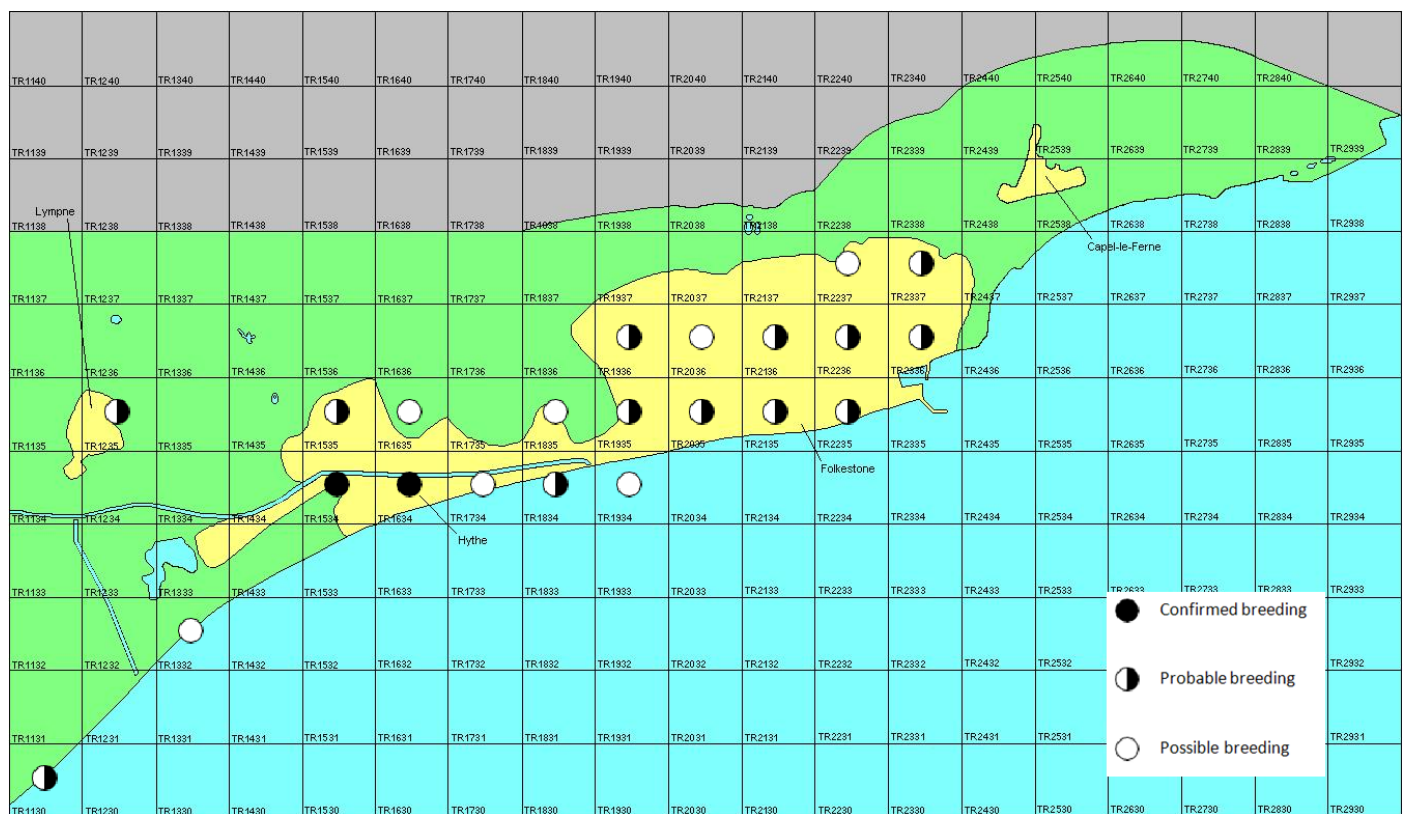

Common Swift

Alcedo atthis

Category A

Breeding summer visitor and passage migrant

A common summer visitor and passage migrant in Kent.

The full species account will follow but the breeding and wintering distribution maps based on the 2007 – 2012 BTO / KOS atlas are provided below.

Common Swift at Nickoll's Quarry (Brian Harper)

The distribution of breeding records recorded in the BTO/KOS Atlas (2007 – 2012) is shown in figure 1.

Figure 1: Breeding distribution of Common Swift at Folkestone and Hythe by 1km square