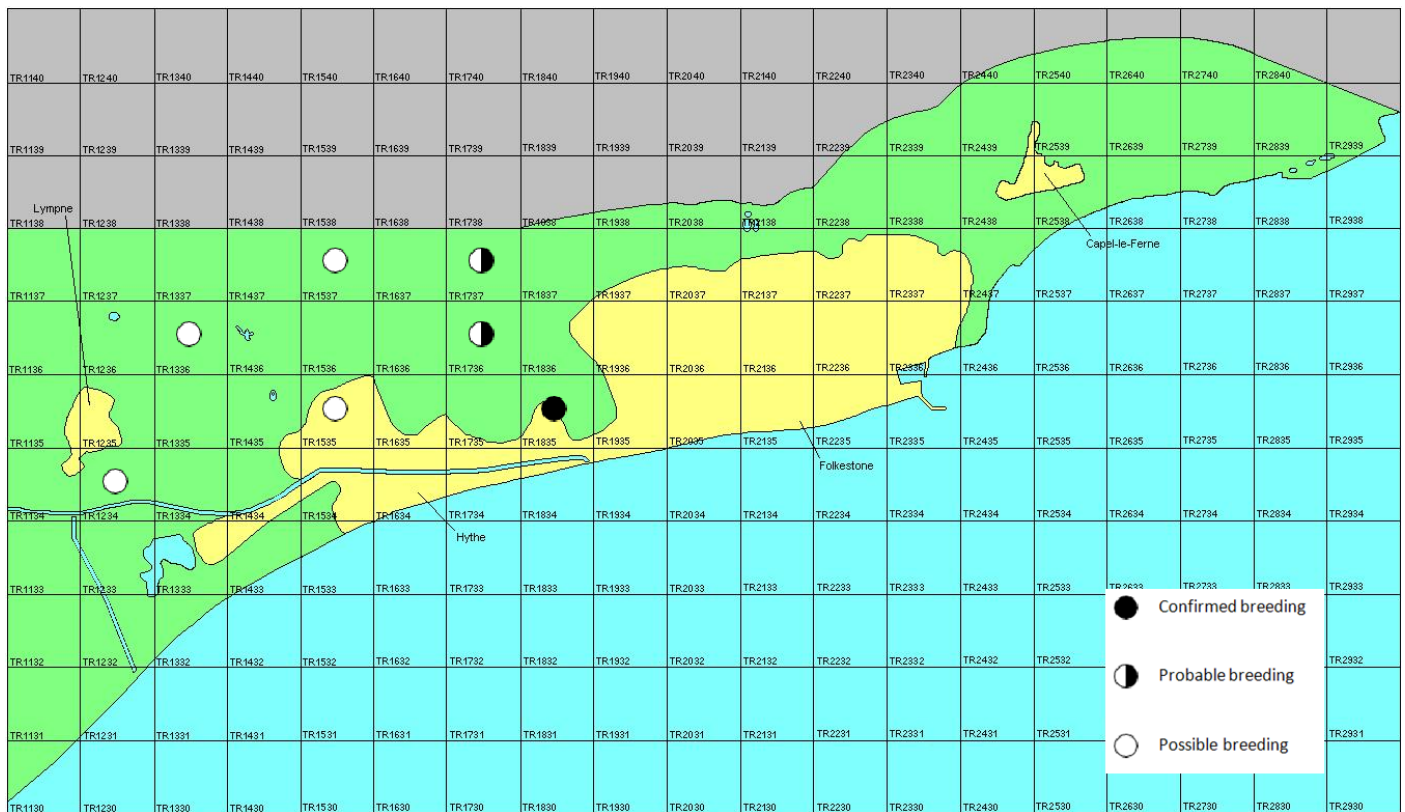

Tawny Owl

Strix aluco

Category A

Breeding resident

A widespread but under-reported and possibly declining resident breeding species in Kent.

The full species account will follow but the breeding and wintering distribution maps based on the 2007 – 2012 BTO / KOS atlas are provided below.

Tawny Owl at Saltwood Castle (Brian Harper)

The distribution of breeding records recorded in the BTO/KOS Atlas (2007 – 2012) is shown in figure 1.

Figure 1: Breeding distribution of Tawny Owl at Folkestone and Hythe by 1km square

The distribution of winter records recorded in the BTO/KOS Atlas (2007 – 2012) is shown in figure 2.

Figure 2: Wintering distribution of Tawny Owl at Folkestone and Hythe by 1km square