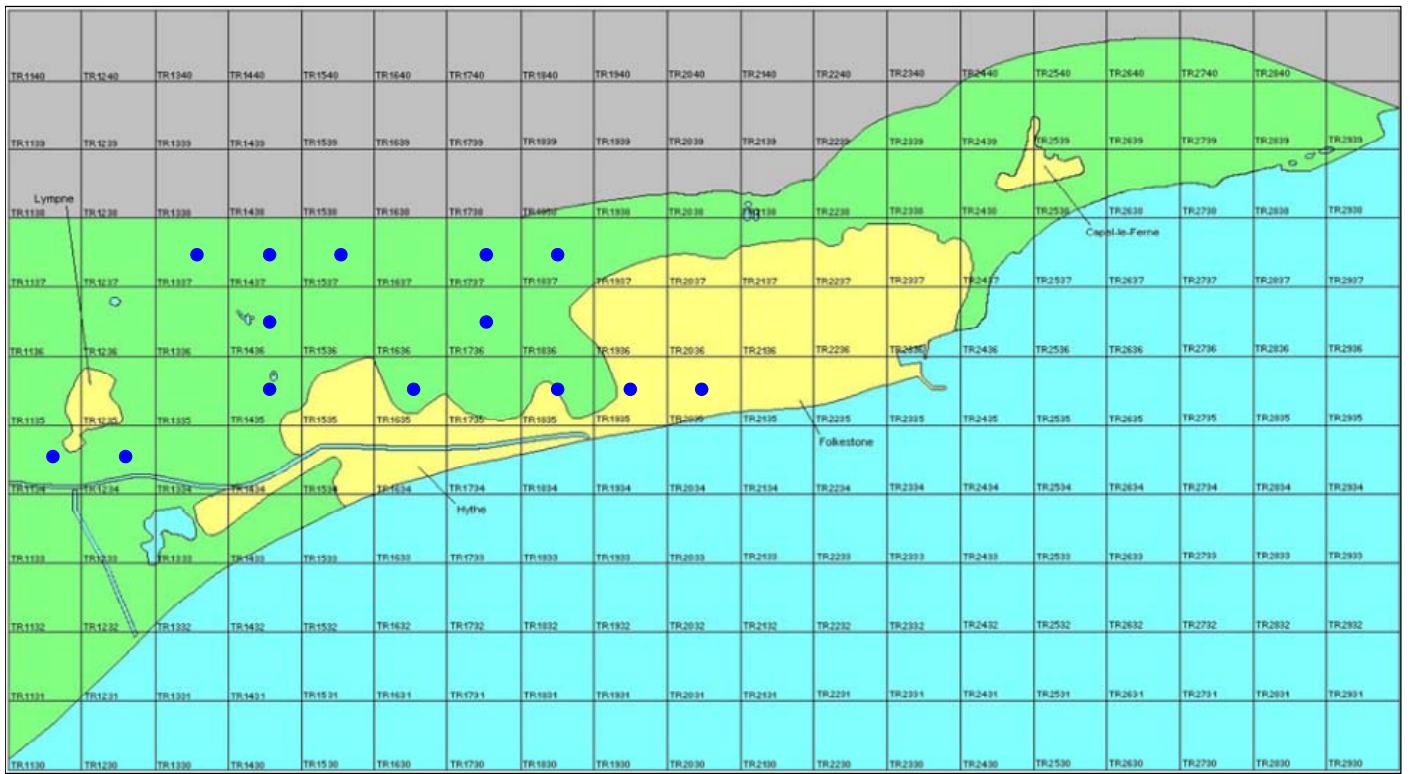

Tawny Owl

Strix aluco

Category A

Breeding resident

A widespread but under-reported and possibly declining resident breeding species in Kent.

The full species account will follow but the breeding and wintering distribution maps based on the 2007 – 2012 BTO / KOS atlas are provided below.

Tawny Owl at Saltwood Castle (Brian Harper)

The distribution of breeding records recorded in the BTO/KOS Atlas (2007 – 2012) is shown in figure 1.

Figure 1: Breeding distribution of Tawny Owl at Folkestone and Hythe by 1km square

The distribution of winter records recorded in the BTO/KOS Atlas (2007 – 2012) is shown in figure 2.

Figure 2: Wintering distribution of Tawny Owl at Folkestone and Hythe by 1km square