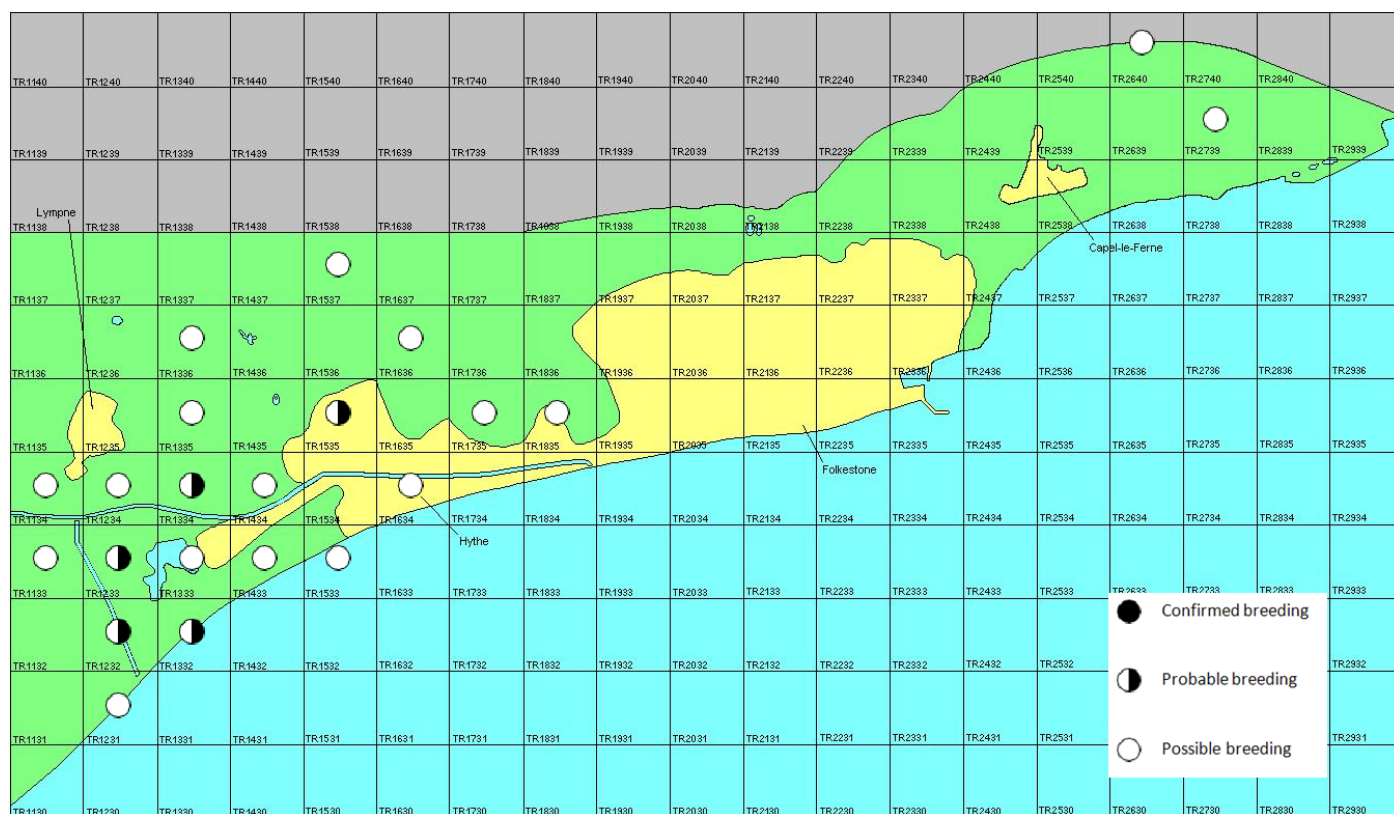

Cuckoo

Cuculus canorus

Category A

Declining breeding summer visitor and passage migrant

A widespread but declining breeding summer visitor and passage migrant in Kent.

The full species account will follow but the breeding and wintering distribution maps based on the 2007 – 2012 BTO / KOS atlas are provided below.

Cuckoo at Botolph’s Bridge (Brian Harper)

The distribution of breeding records recorded in the BTO/KOS Atlas (2007 – 2012) is shown in figure 1.

Figure 1: Breeding distribution of Cuckoo at Folkestone and Hythe by 1km square