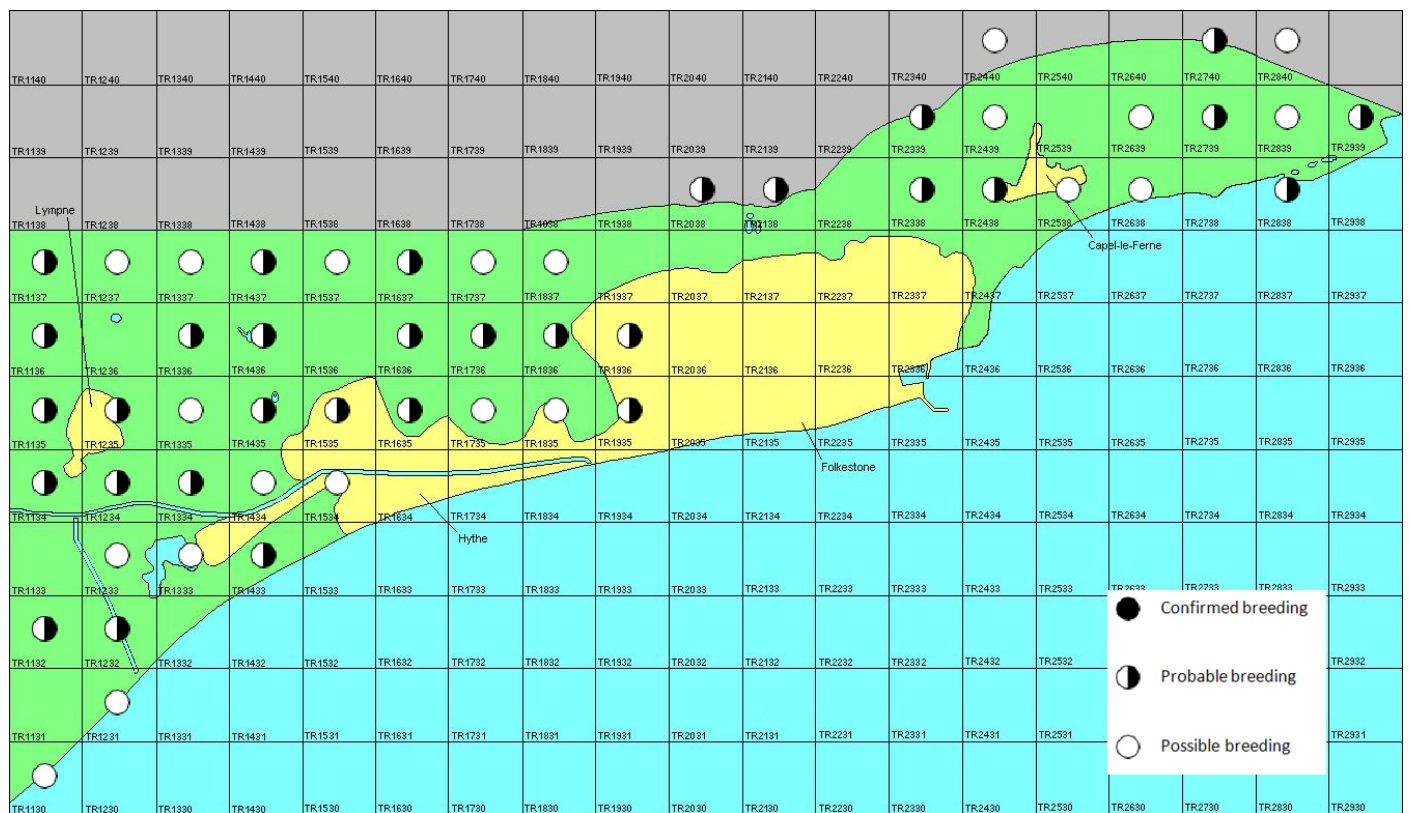

Stock Dove

Columba oenas

Category A

Breeding resident and passage migrant

A widespread and increasing resident breeding species in Kent, with some passage being noted in most years.

The full species account will follow but the breeding and wintering distribution maps based on the 2007 – 2012 BTO / KOS atlas are provided below.

Stock Dove at Hougham Court (Ian Roberts)

The distribution of breeding records recorded in the BTO/KOS Atlas (2007 – 2012) is shown in figure 1.

Figure 1: Breeding distribution of Stock Dove at Folkestone and Hythe by 1km square

The distribution of winter records recorded in the BTO/KOS Atlas (2007 – 2012) is shown in figure 2.

Figure 2: Wintering distribution of Stock Dove at Folkestone and Hythe by 1km square