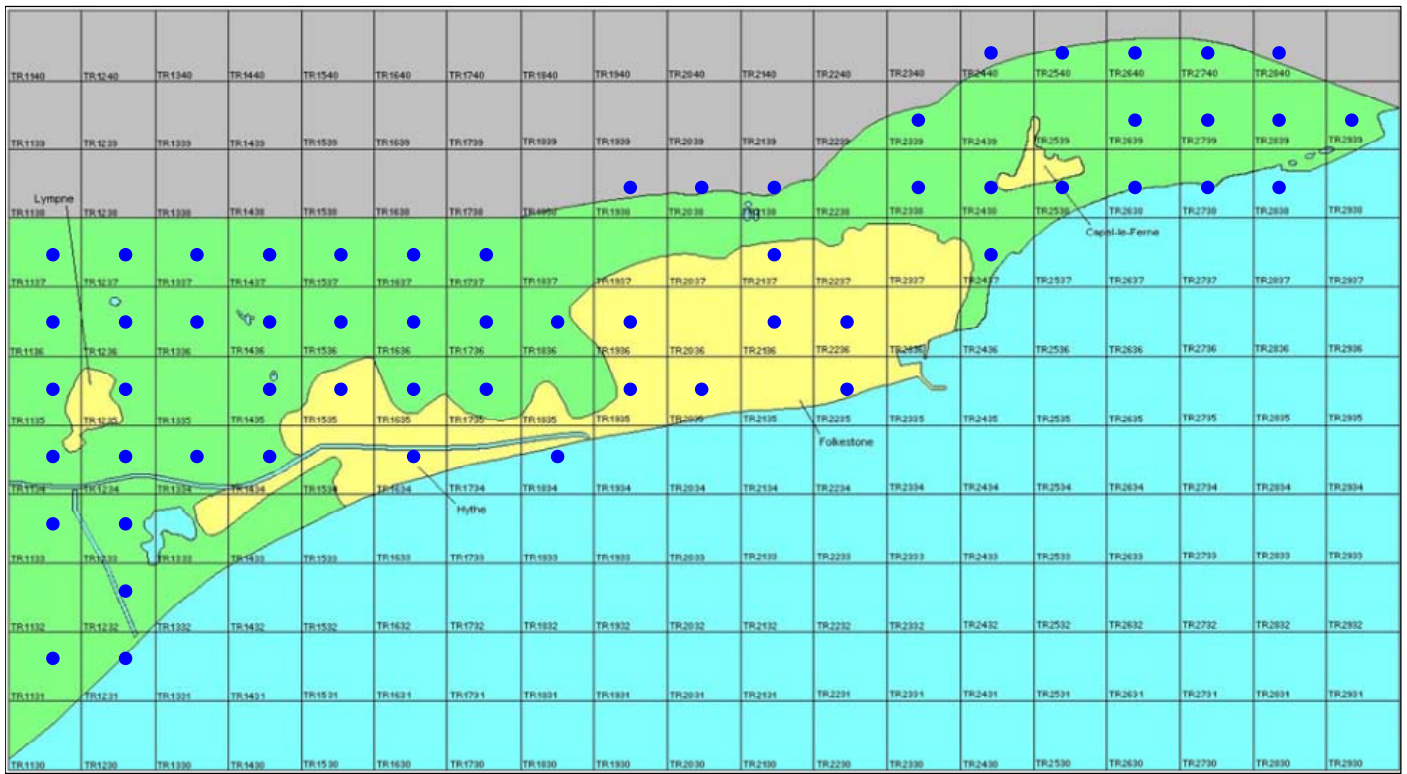

Stock Dove

Columba oenas

Category A

Breeding resident and passage migrant

A widespread and increasing resident breeding species in Kent, with some passage being noted in most years.

The full species account will follow but the breeding and wintering distribution maps based on the 2007 – 2012 BTO / KOS atlas are provided below.

Stock Dove at Hougham Court (Ian Roberts)

The distribution of breeding records recorded in the BTO/KOS Atlas (2007 – 2012) is shown in figure 1.

Figure 1: Breeding distribution of Stock Dove at Folkestone and Hythe by 1km square

The distribution of winter records recorded in the BTO/KOS Atlas (2007 – 2012) is shown in figure 2.

Figure 2: Wintering distribution of Stock Dove at Folkestone and Hythe by 1km square