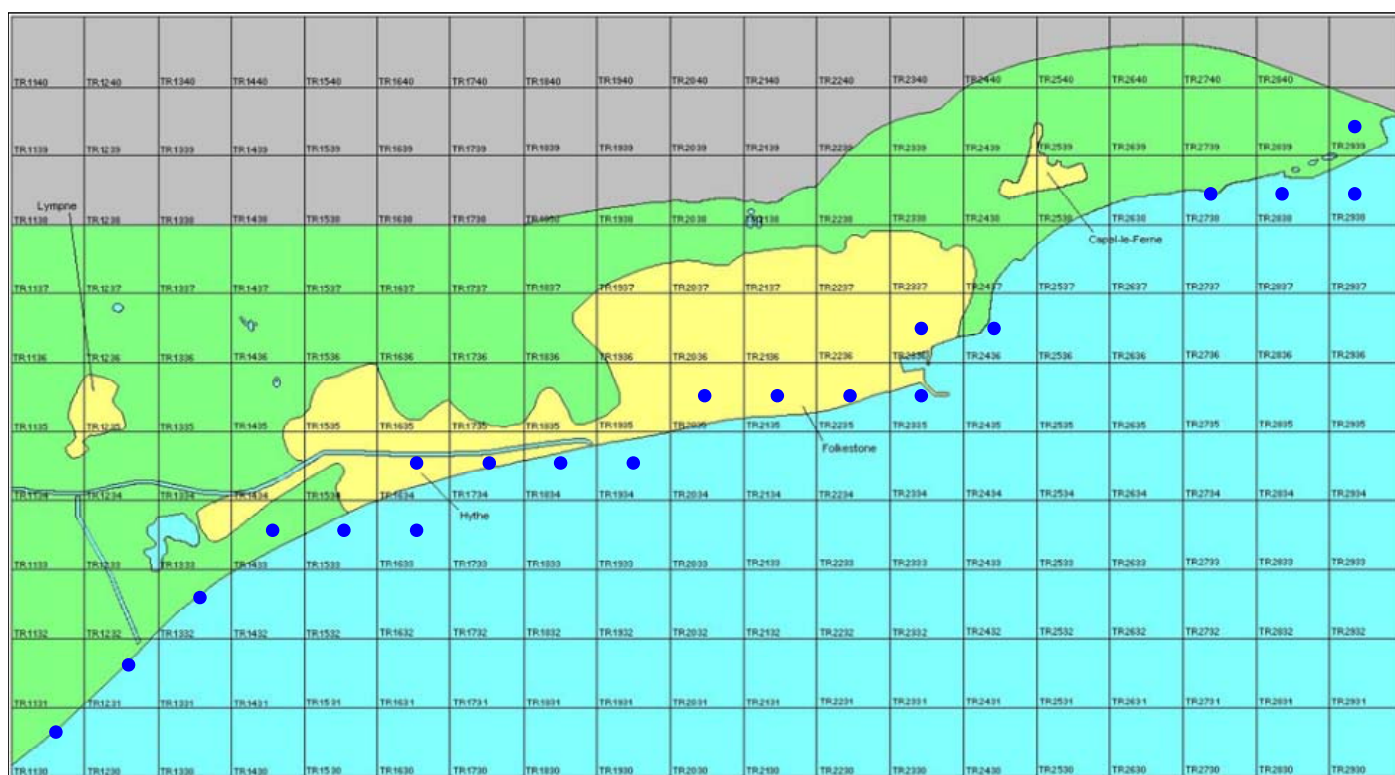

# Guillemot

*Uria aalge*

Category A

Winter visitor and passage migrant

A passage migrant and winter visitor to Kent, which is less frequent in summer.

The full species account will follow but the breeding and wintering distribution maps based on the 2007 – 2012 BTO / KOS atlas are provided below.

Guillemot at Folkestone Pier (Ian Roberts)

The distribution of winter records recorded in the BTO/KOS Atlas (2007 – 2012) is shown in figure 1.

Figure 1: Wintering distribution of Guillemot at Folkestone and Hythe by 1km square