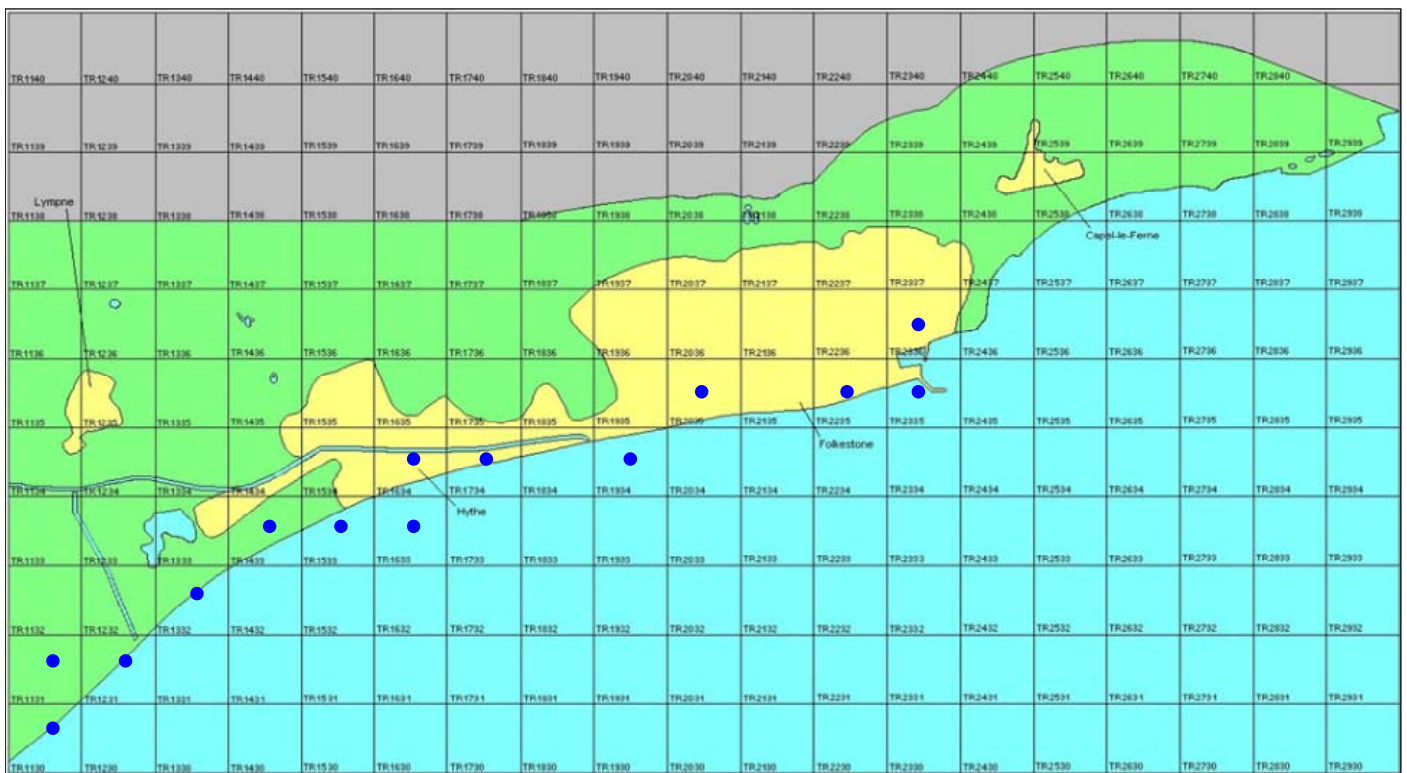

# Turnstone

*Tringa totanus*

Category A

Winter visitor and passage migrant

A common winter visitor and passage migrant in Kent, which is rare inland.

The full species account will follow but the breeding and wintering distribution maps based on the 2007 – 2012 BTO / KOS atlas are provided below.

Turnstone at Hythe (Brian Harper)

The distribution of winter records recorded in the BTO/KOS Atlas (2007 – 2012) is shown in figure 1.

Figure 1: Wintering distribution of Turnstone at Folkestone and Hythe by 1km square