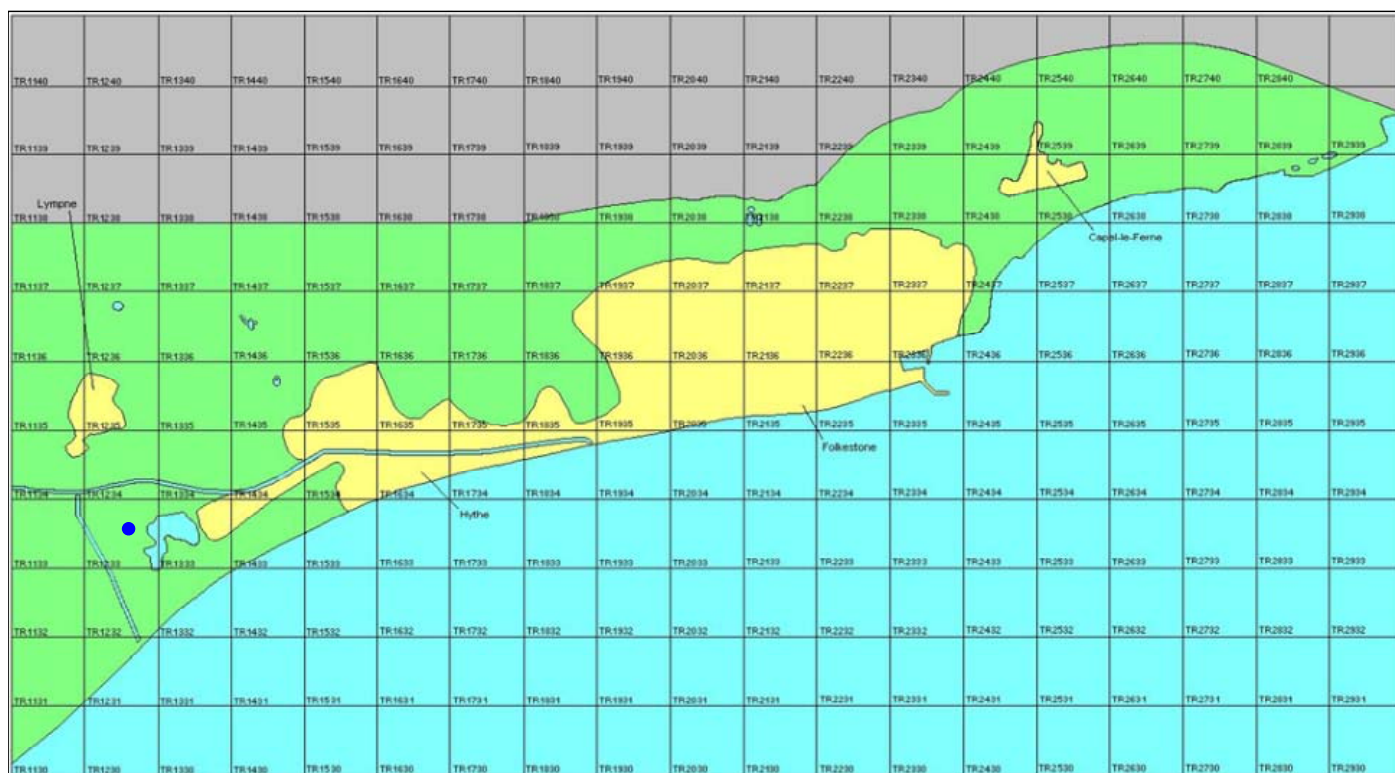

Common Sandpiper

Calidris maritima

Category A

Passage migrant

A widespread passage migrant in Kent. Small numbers overwinter.

The full species account will follow but the breeding and wintering distribution maps based on the 2007 – 2012 BTO / KOS atlas are provided below.

Common Sandpiper at Botolph’s Bridge (Brian Harper)

The distribution of winter records recorded in the BTO/KOS Atlas (2007 – 2012) is shown in figure 1.

Figure 1: Wintering distribution of Common Sandpiper at Folkestone and Hythe by 1km square