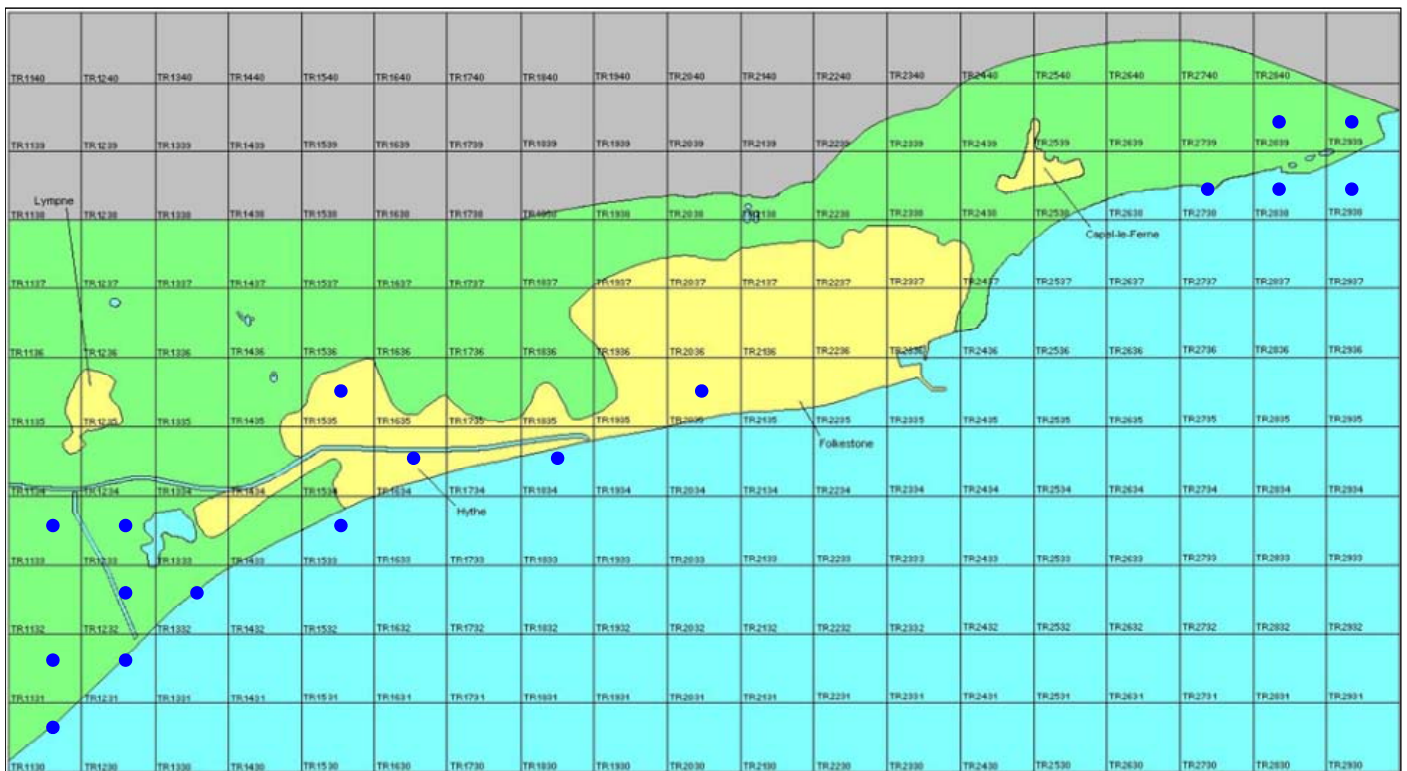

Curlew

Numenius arquata

Category A

Winter visitor and passage migrant

A common winter visitor and passage migrant in Kent. Non-breeding birds summer. Uncommon inland.

The full species account will follow but the breeding and wintering distribution maps based on the 2007 – 2012 BTO / KOS atlas are provided below.

Curlew at Samphire Hoe (Ian Roberts)

The distribution of winter records recorded in the BTO/KOS Atlas (2007 – 2012) is shown in figure 1.

Figure 1: Wintering distribution of Curlew at Folkestone and Hythe by 1km square