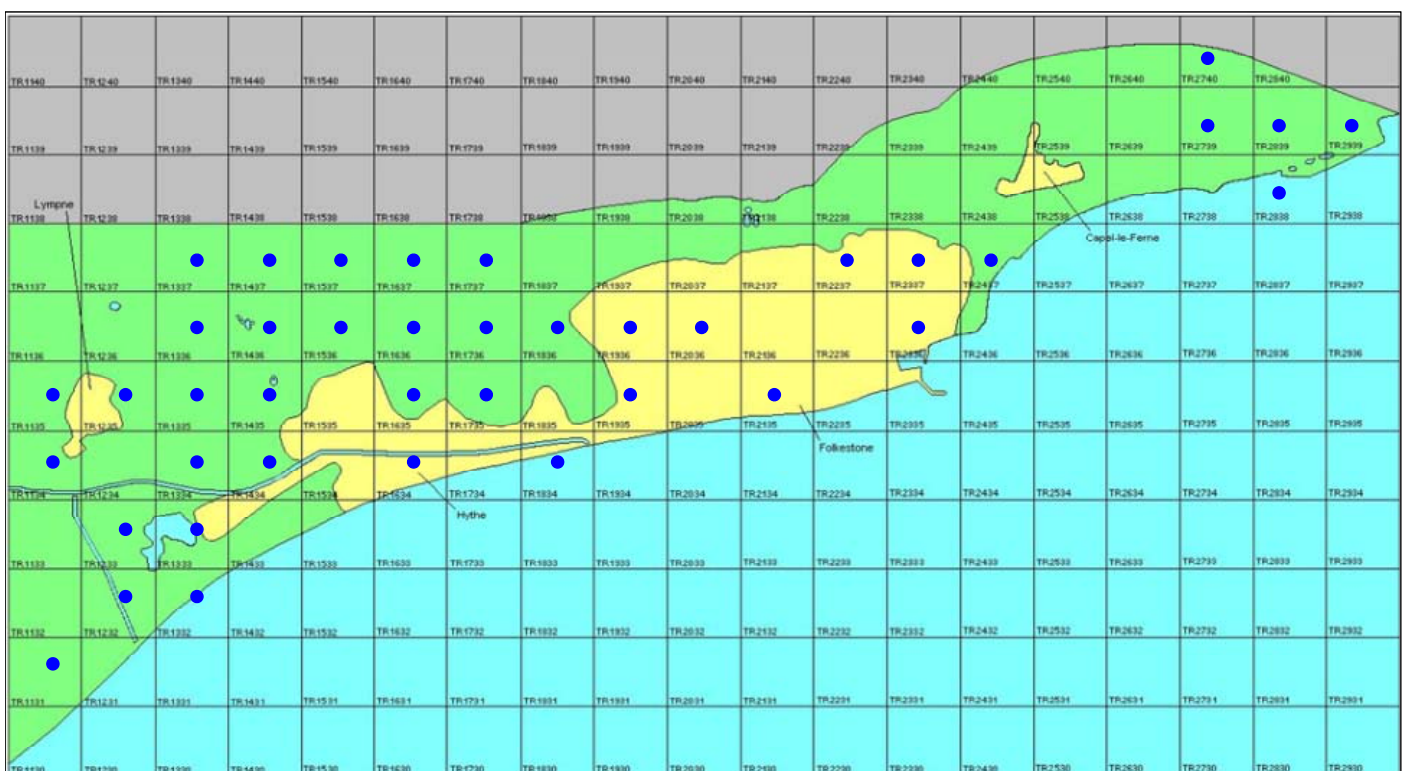

Woodcock

Scolopax rusticola

Category A

Winter visitor and passage migrant

A widespread but local resident breeding species in Kent, also a passage migrant and winter visitor.

The full species account will follow but the breeding and wintering distribution maps based on the 2007 – 2012 BTO / KOS atlas are provided below.

Woodcock in a Folkestone garden (David Featherbe)

The distribution of winter records recorded in the BTO/KOS Atlas (2007 – 2012) is shown in figure 1.

Figure 1: Wintering distribution of Woodcock at Folkestone and Hythe by 1km square