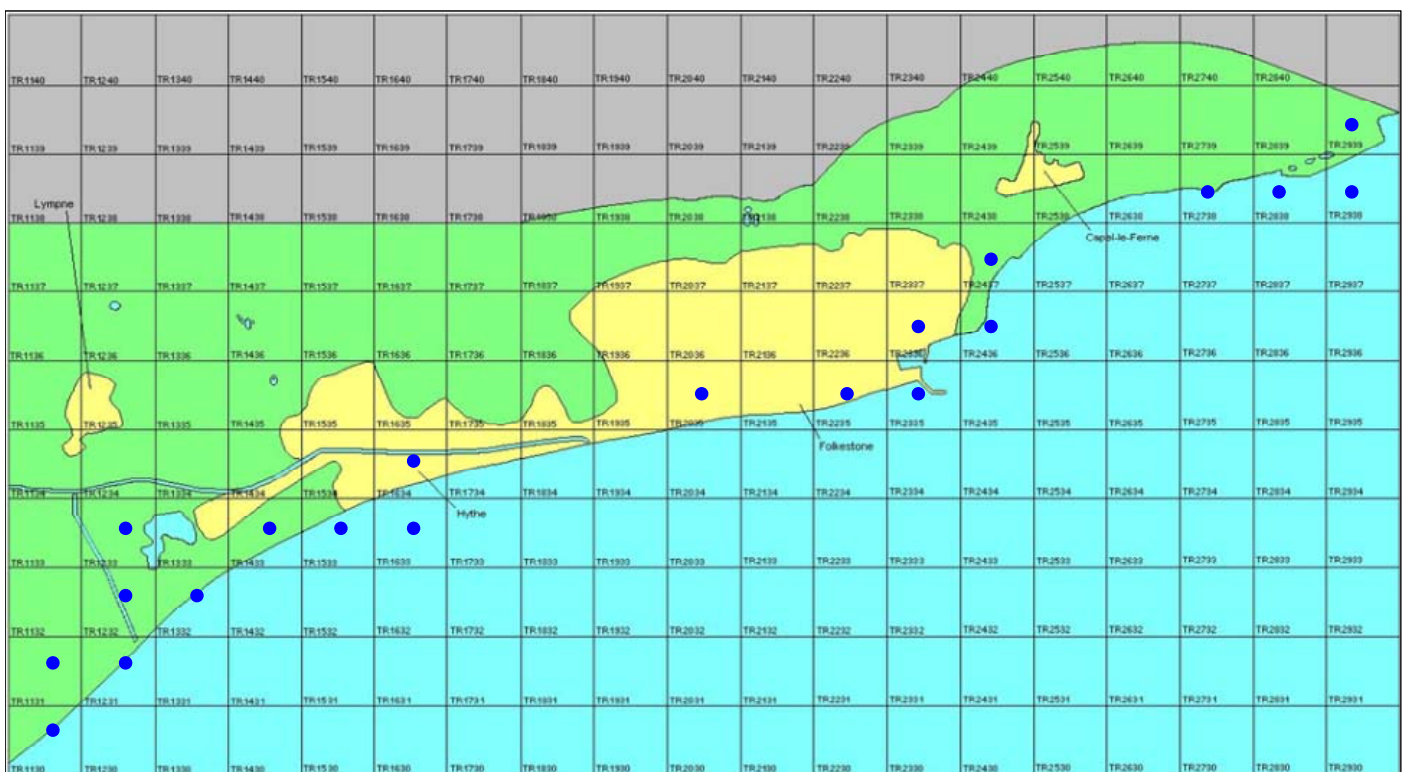

Dunlin

Calidris alpina

Category A

Winter visitor and passage migrant

A common winter visitor and passage migrant in Kent, which is scarce inland.

The full species account will follow but the breeding and wintering distribution maps based on the 2007 – 2012 BTO / KOS atlas are provided below.

Dunlin at Botolph's Bridge (Brian Harper)

The distribution of winter records recorded in the BTO/KOS Atlas (2007 – 2012) is shown in figure 1.

Figure 1: Wintering distribution of Dunlin at Folkestone and Hythe by 1km square