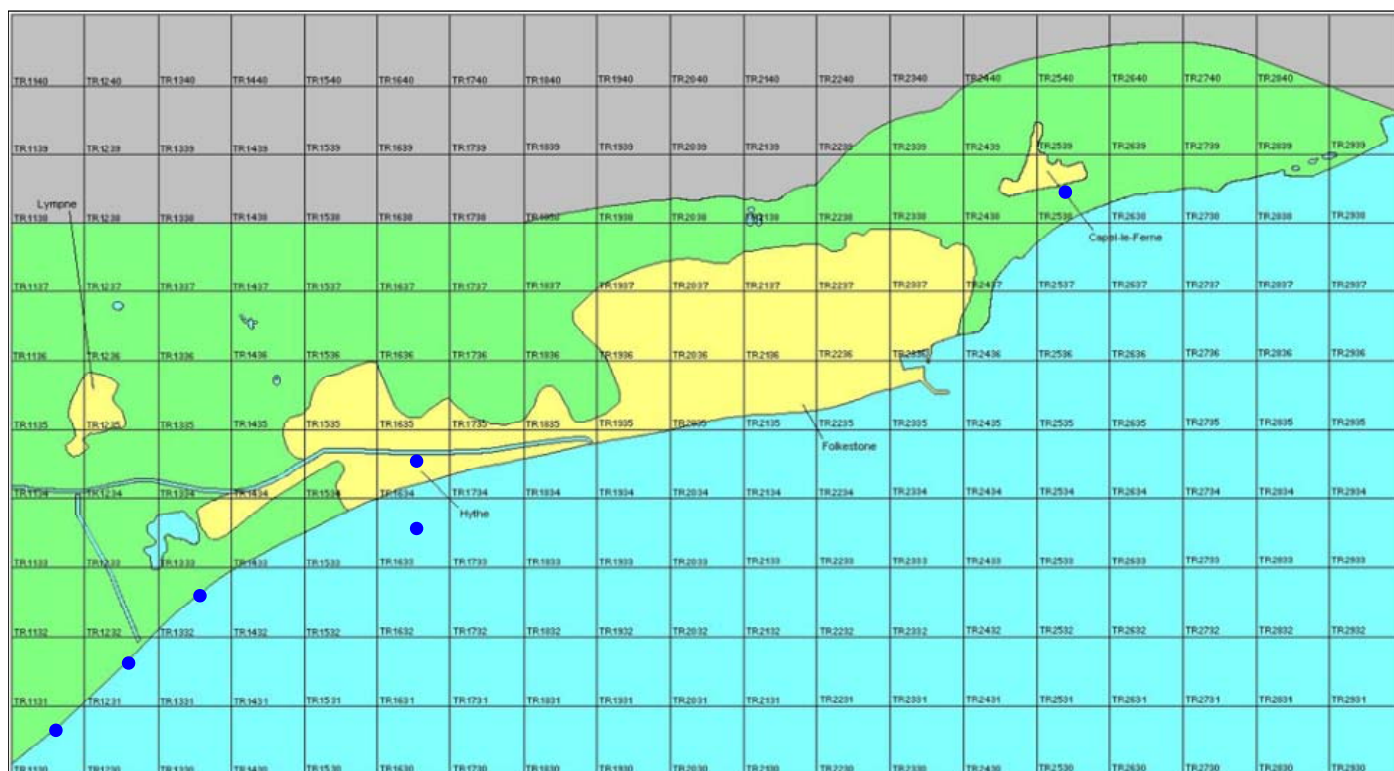

Knot

Calidris canutus

Category A

Passage migrant

A common passage migrant and winter visitor in Kent, occasionally summers. Scarce inland

The full species account will follow but the breeding and wintering distribution maps based on the 2007 – 2012 BTO / KOS atlas are provided below.

Knot at Folkestone Warren (David Featherbe)

The distribution of winter records recorded in the BTO/KOS Atlas (2007 – 2012) is shown in figure 1.

Figure 1: Wintering distribution of Knot at Folkestone and Hythe by 1km square