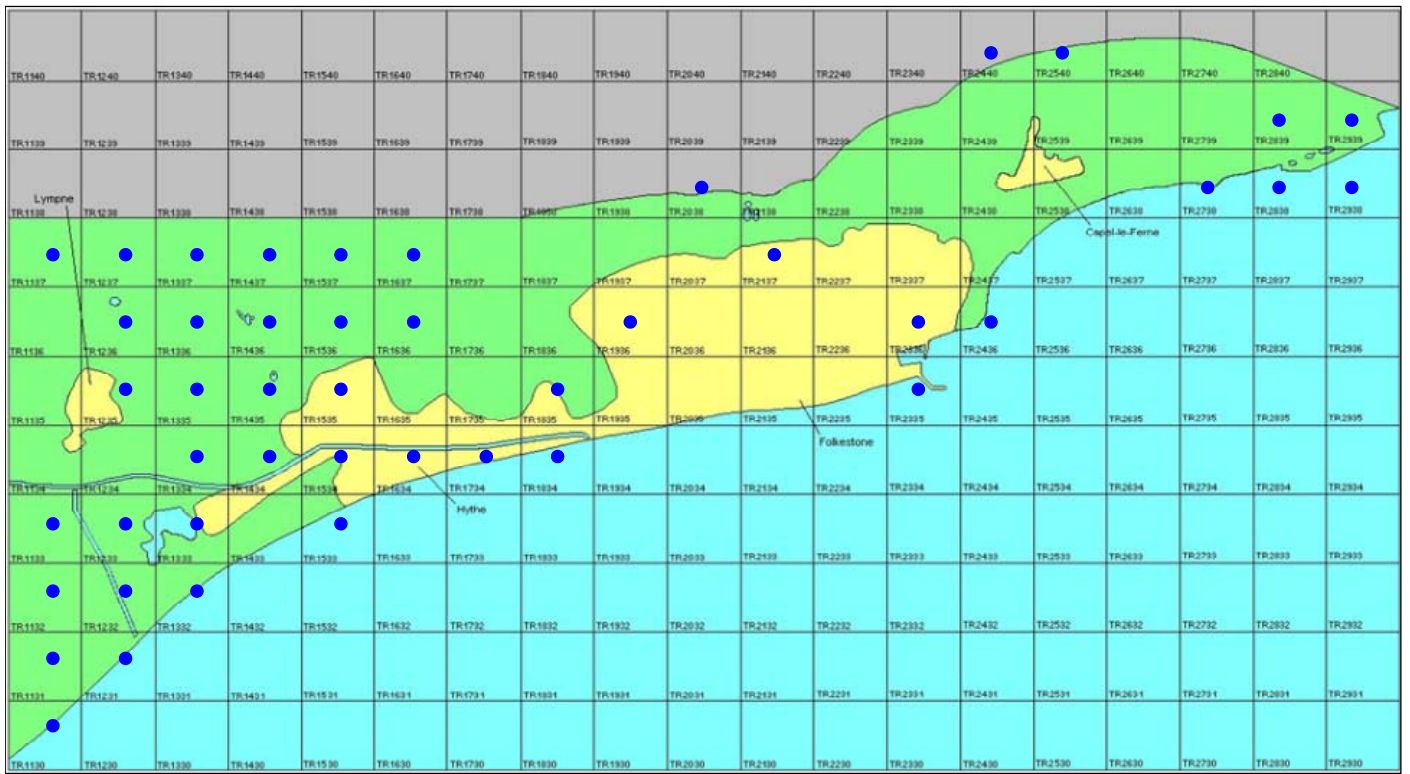

Lapwing

Vanellus vanellus

Category A

Occasional breeding species, also a winter visitor and passage migrant

A widespread but declining breeding species in Kent, also a common passage migrant and winter visitor.

The full species account will follow but the breeding and wintering distribution maps based on the 2007 – 2012 BTO / KOS atlas are provided below.

Lapwing at Donkey Street (Brian Harper)

The distribution of breeding records recorded in the BTO/KOS Atlas (2007 – 2012) is shown in figure 1.

Figure 1: Breeding distribution of Lapwing at Folkestone and Hythe by 1km square

The distribution of winter records recorded in the BTO/KOS Atlas (2007 – 2012) is shown in figure 2.

Figure 2: Wintering distribution of Lapwing at Folkestone and Hythe by 1km square