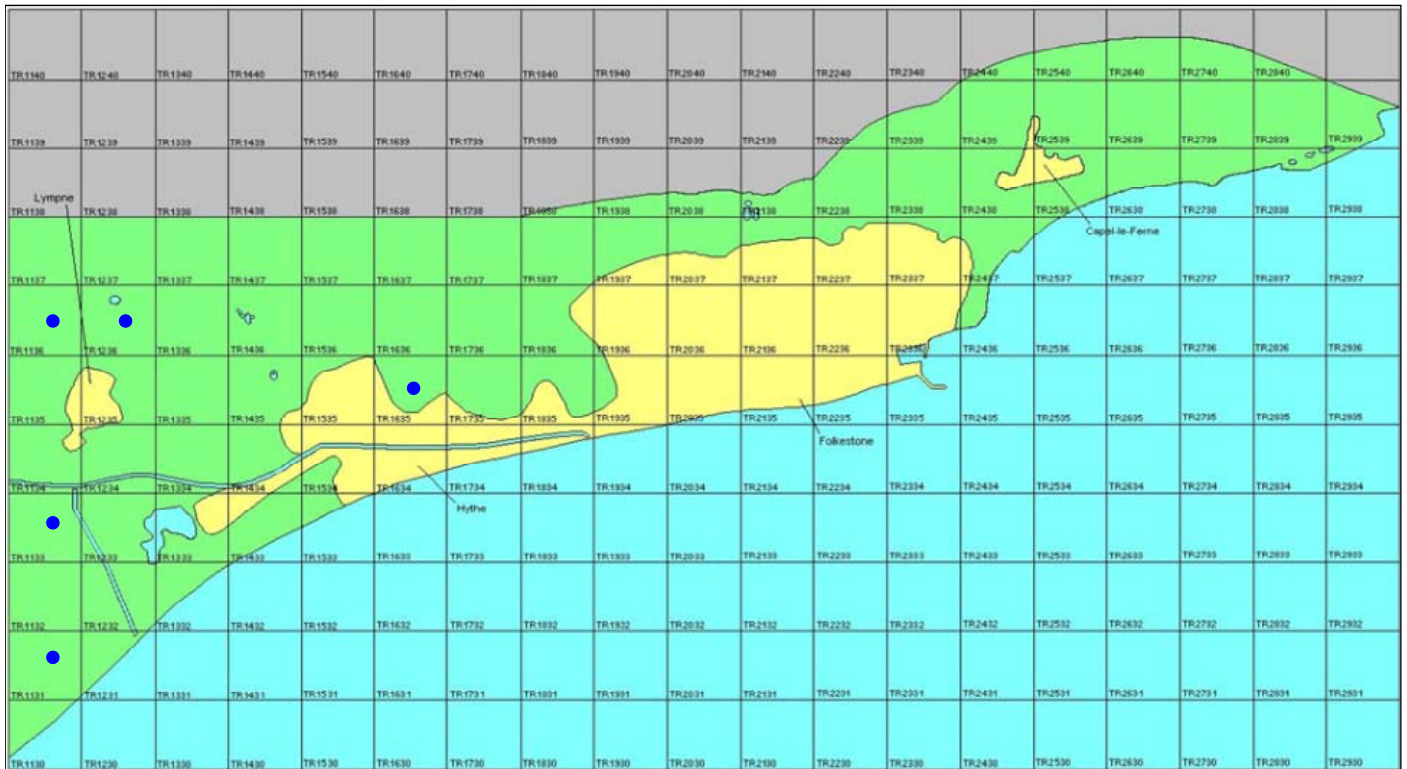

Merlin

Falco columbarius

Category A

Winter visitor and passage migrant

A regular passage migrant and winter visitor to Kent, particularly to its coastal marshes.

The full species account will follow but the breeding and wintering distribution maps based on the 2007 – 2012 BTO / KOS atlas are provided below

The distribution of winter records recorded in the BTO/KOS Atlas (2007 – 2012) is shown in figure 1.

Figure 1: Wintering distribution of Merlin at Folkestone and Hythe by 1km square