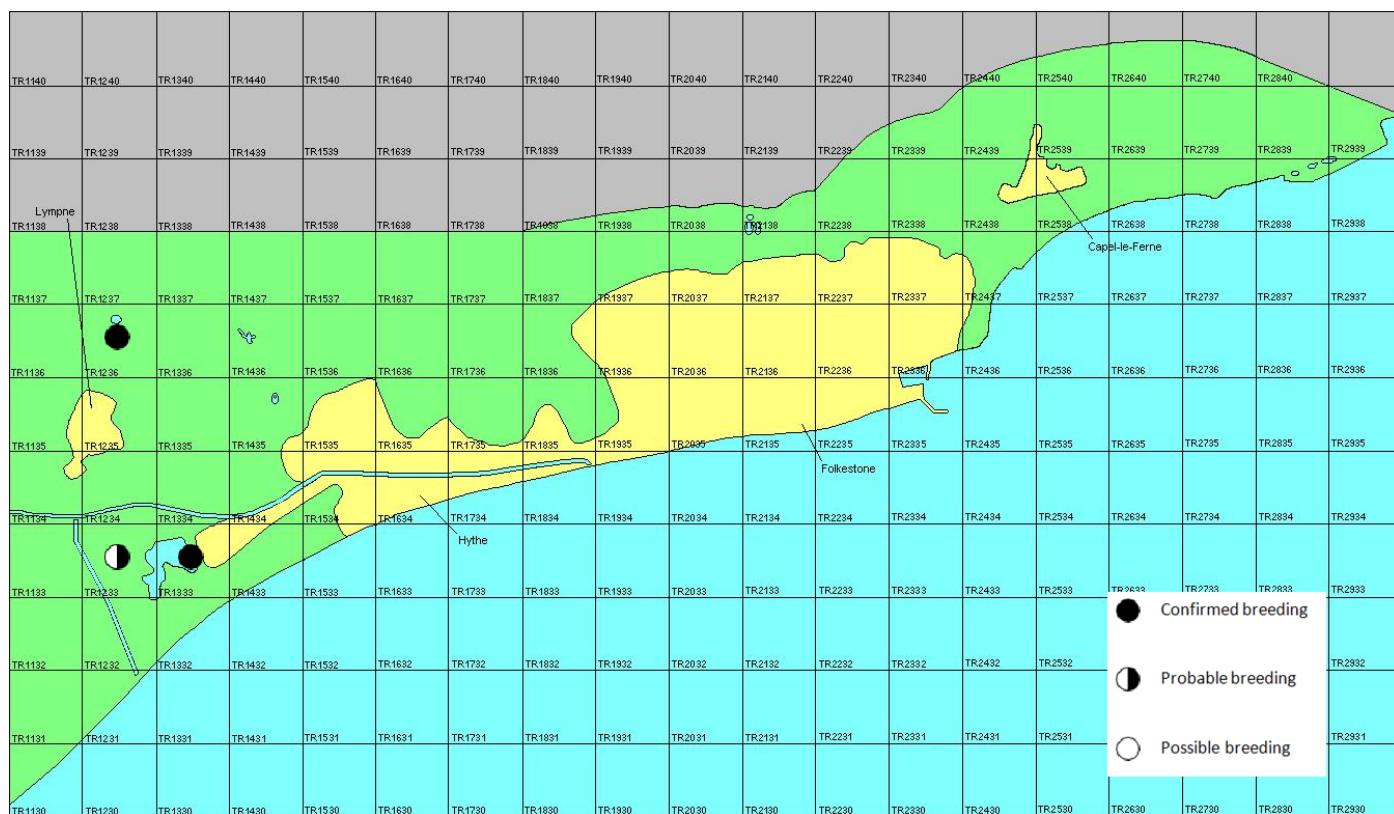

Great Crested Grebe

Podiceps cristatus

Category A

Breeding resident and winter visitor

A widespread breeding species in Kent and common winter visitor to its coasts.

The full species account will follow but the breeding and wintering distribution maps based on the 2007 – 2012 BTO / KOS atlas are provided below.

Great Crested Grebe at Folkestone Harbour
(Brian Harper)

The distribution of breeding records recorded in the BTO/KOS Atlas (2007 – 2012) is shown in figure 1.

Figure 1: Breeding distribution of Great Crested Grebe at Folkestone and Hythe by 1km square

The distribution of winter records recorded in the BTO/KOS Atlas (2007 – 2012) is shown in figure 2.

Figure 2: Wintering distribution of Great Crested Grebe at Folkestone and Hythe by 1km square

Narrative, e.g.:

Distribution in relation to habitat

Relative abundance

Changes in population

Details of migrants / movements

[Pic]

Great Crested Grebe at TBC (TBC)