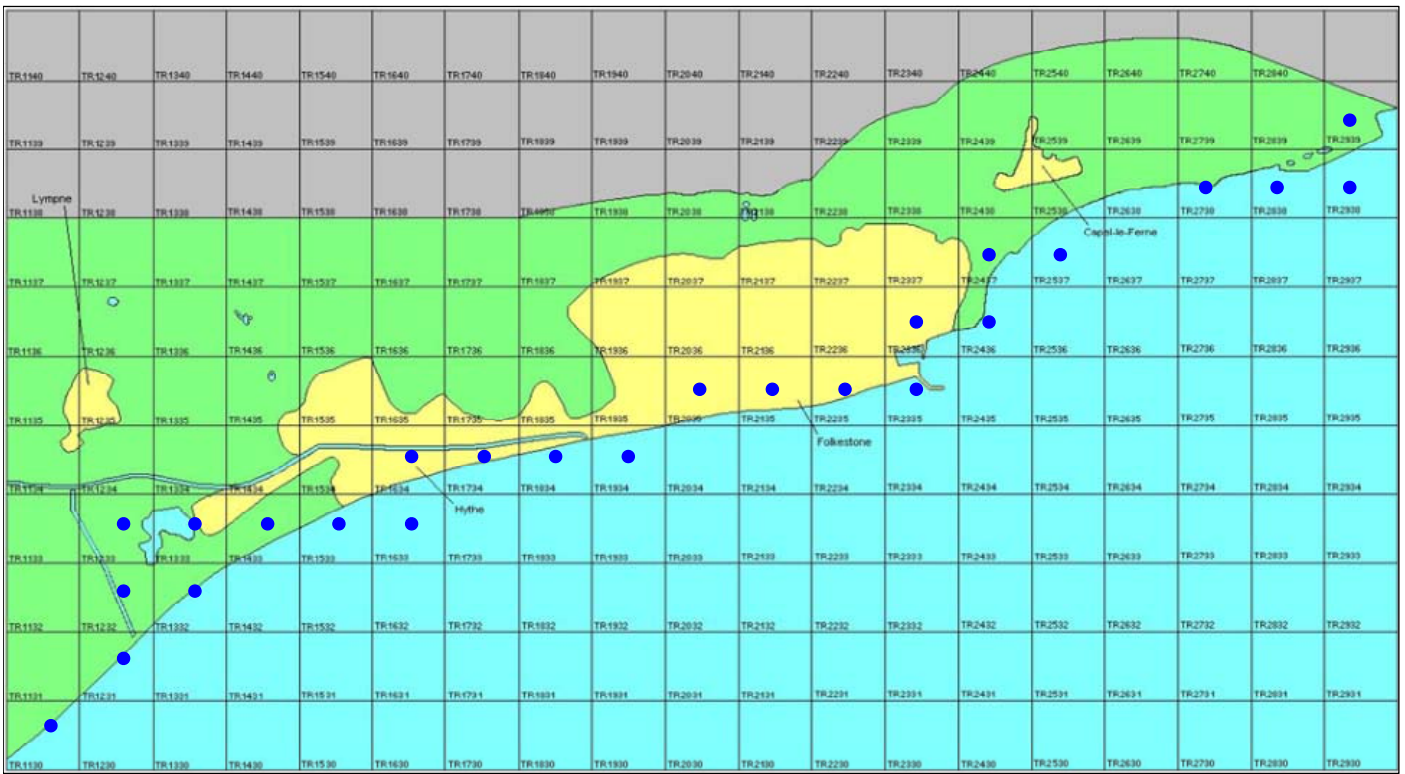

Great Crested Grebe

Podiceps cristatus

Category A

Breeding resident and winter visitor

A widespread breeding species in Kent and common winter visitor to its coasts.

The full species account will follow but the breeding and wintering distribution maps based on the 2007 – 2012 BTO / KOS atlas are provided below.

The distribution of winter records recorded in the BTO/KOS Atlas (2007 – 2012) is shown in figure 2.

Figure 2: Wintering distribution of Great Crested Grebe at Folkestone and Hythe by 1km square

Narrative, e.g.:

Distribution in relation to habitat

Relative abundance

Changes in population

Details of migrants / movements

[Pic]

Great Crested Grebe at TBC (TBC)