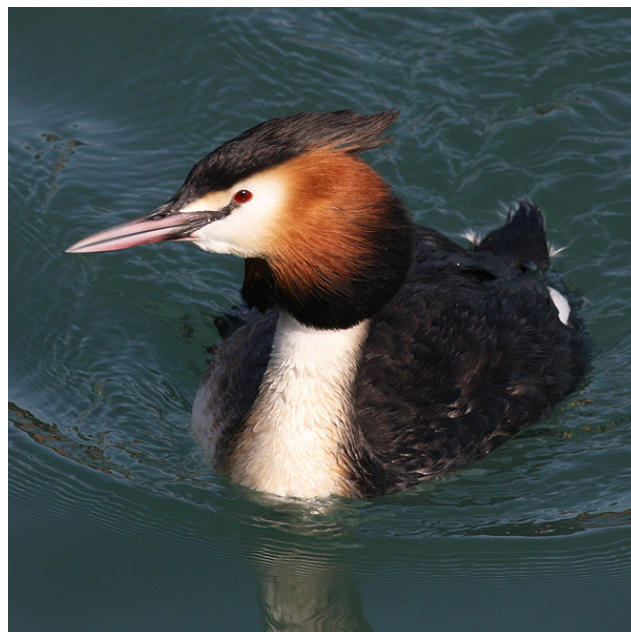

Great Crested Grebe

Podiceps cristatus

Category A

Breeding resident and winter visitor

A widespread breeding species in Kent and common winter visitor to its coasts.

The full species account will follow but the breeding and wintering distribution maps based on the 2007 – 2012 BTO / KOS atlas are provided below.

Great Crested Grebe at Folkestone Harbour
(Brian Harper)

The distribution of breeding records recorded in the BTO/KOS Atlas (2007 – 2012) is shown in figure 1.

Figure 1: Breeding distribution of Great Crested Grebe at Folkestone and Hythe by 1km square

The distribution of winter records recorded in the BTO/KOS Atlas (2007 – 2012) is shown in figure 2.

Figure 2: Wintering distribution of Great Crested Grebe at Folkestone and Hythe by 1km square

Narrative, e.g.:

Distribution in relation to habitat

Relative abundance

Changes in population

Details of migrants / movements

[Pic]

Great Crested Grebe at TBC (TBC)