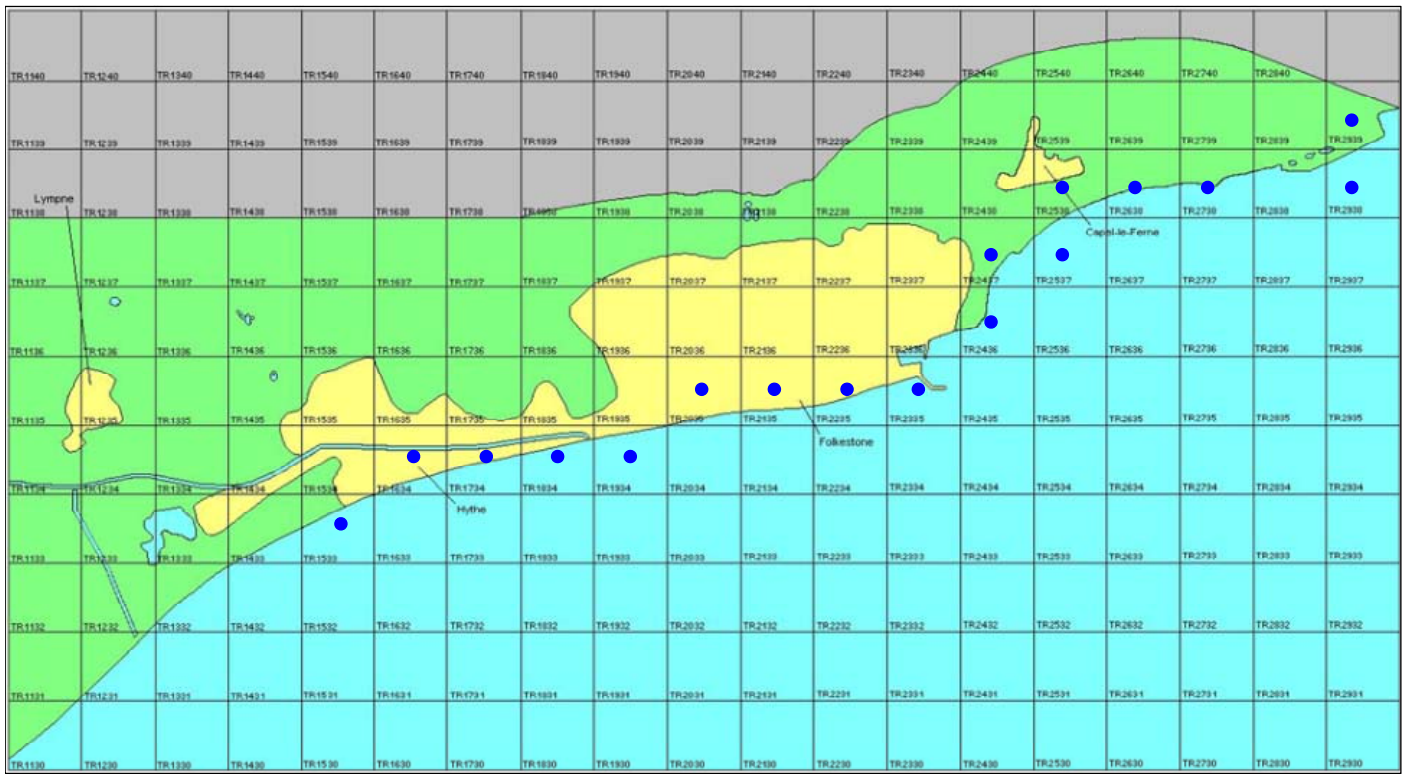

The distribution of winter records recorded in the BTO/KOS Atlas (2007 – 2012) is shown in figure 2.

Figure 2: Wintering distribution of Fulmar at Folkestone and Hythe by 1km square