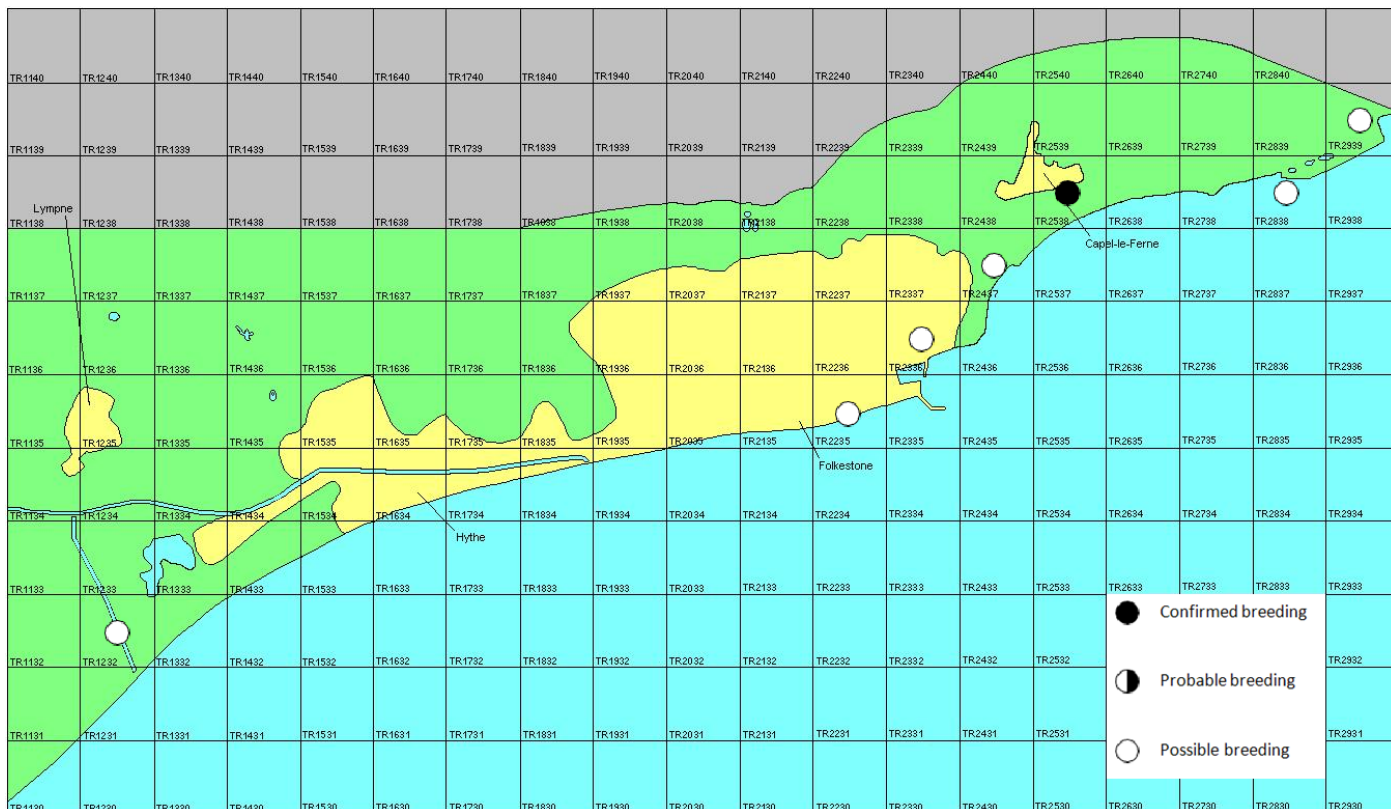

Fulmar

Fulmarus glacialis

Category A

Breeding visitor and passage migrant

A passage migrant and breeding species in Kent, which is very rare inland.

The full species account will follow but the breeding and wintering distribution maps based on the 2007 – 2012 BTO / KOS atlas are provided below.

Fulmar at Hythe Redoubt (Brian Harper)

The distribution of breeding records recorded in the BTO/KOS Atlas (2007 – 2012) is shown in figure 1.

Figure 1: Breeding distribution of Fulmar at Folkestone and Hythe by 1km square

The distribution of winter records recorded in the BTO/KOS Atlas (2007 – 2012) is shown in figure 2.

Figure 2: Wintering distribution of Fulmar at Folkestone and Hythe by 1km square