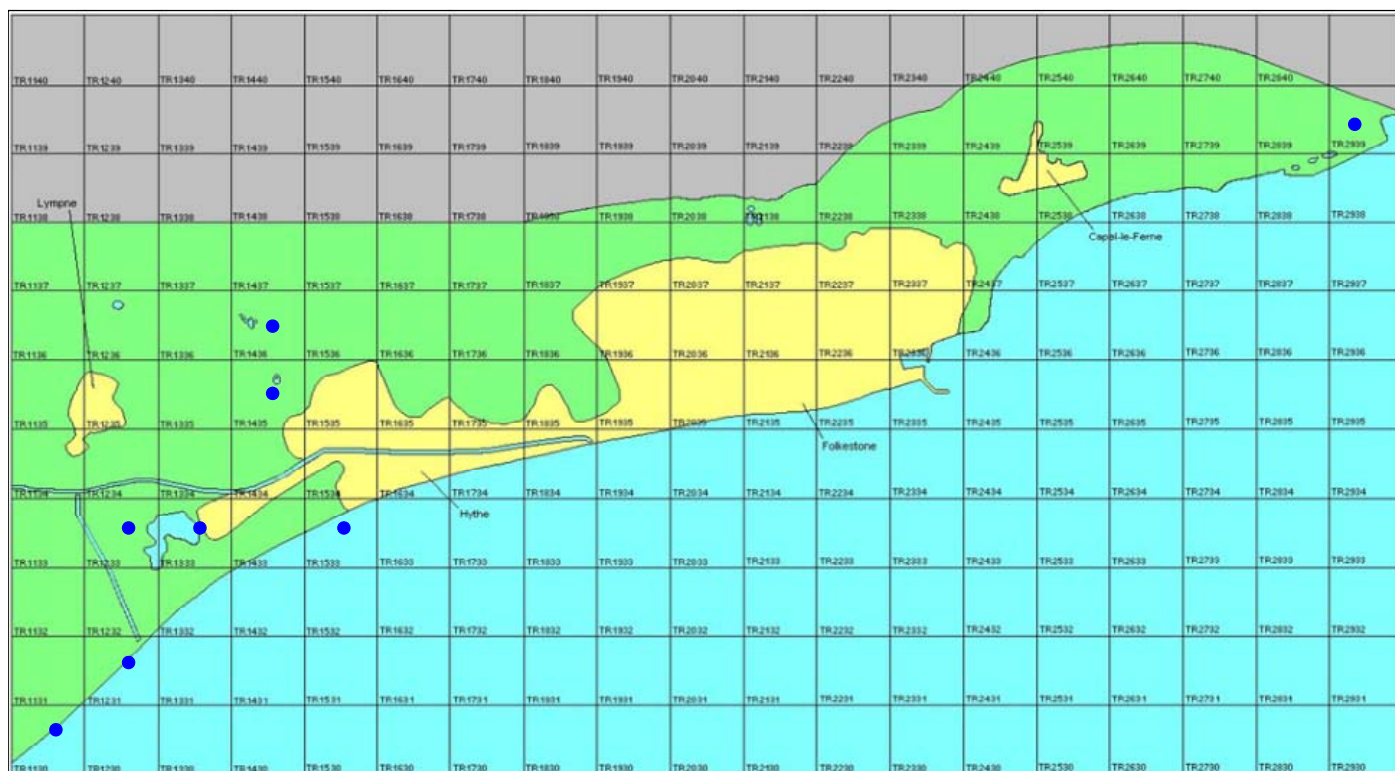

# Pintail

*Anas acuta*

Category A

Winter visitor and passage migrant

A passage migrant and winter visitor to coastal wetlands in Kent, which is scarce inland. Has bred in the county.

The full species account will follow but the breeding and wintering distribution maps based on the 2007 – 2012 BTO / KOS atlas are provided below.

Pintail at Sandling Park (Ian Roberts)

The distribution of winter records recorded in the BTO/KOS Atlas (2007 – 2012) is shown in figure 1.

Figure 1: Wintering distribution of Pintail at Folkestone and Hythe by 1km square