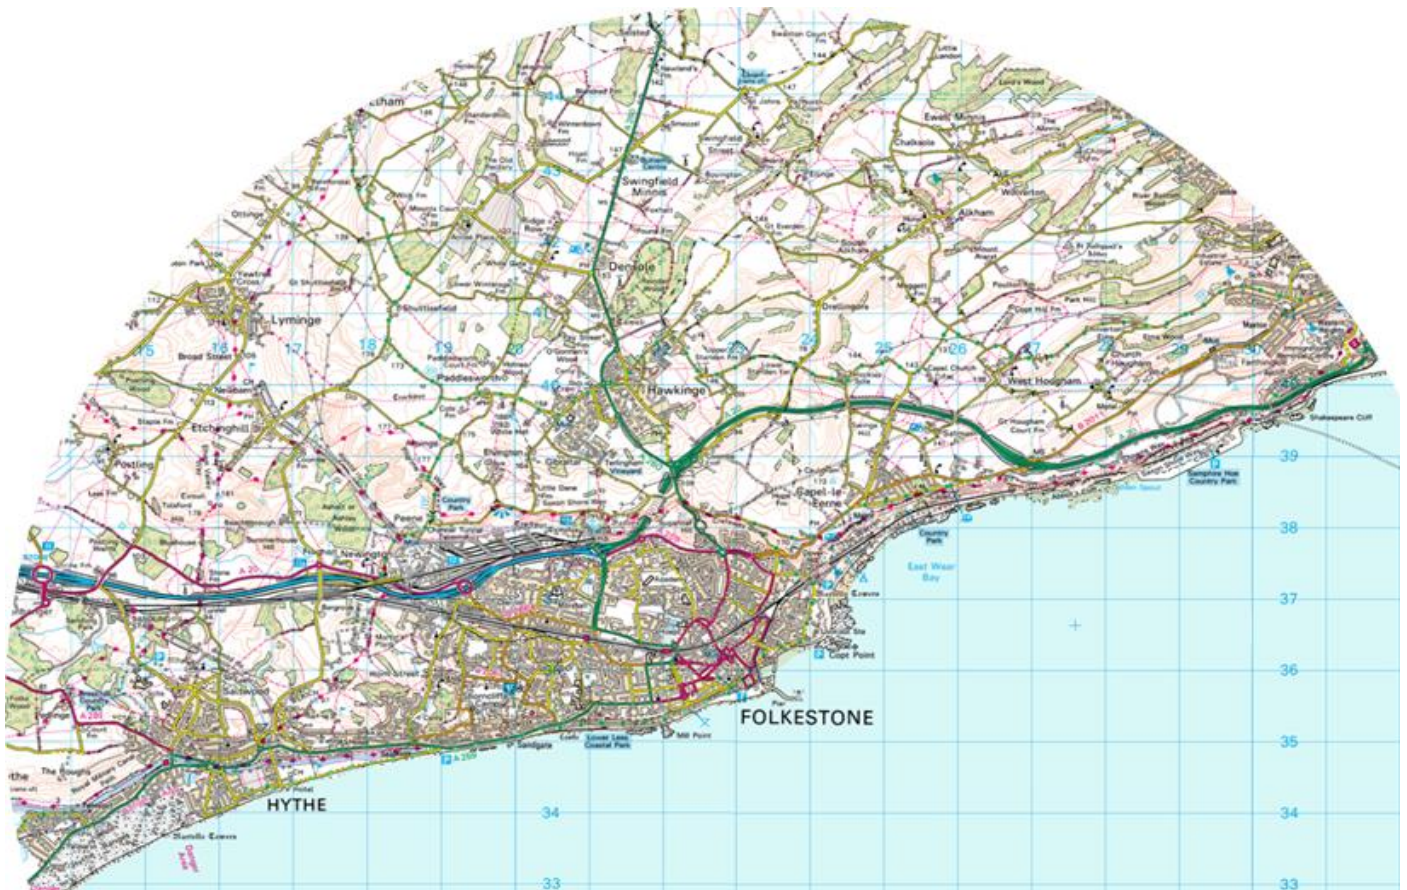

LIST OF BIRDS OBSERVED IN FOLKESTONE AND ITS IMMEDIATE NEIGHBOURHOOD

Foreword

This list first appeared in the Folkestone Natural History Society's fourth annual report, published in 1871, and was later included by Henry Ulyett (the society's Founding Secretary) in his book "*Rambles of a Naturalist round Folkestone*", published in 1880.

"Folkestone and its immediate neighbourhood" was defined by the society as "a radius of six miles from the Town Hall". The approximate extent of this area is shown below. There is much overlap between this and the current Folkestone and Hythe recording area (the 10km squares TR13 and TR23) but the society's range extends further inland to encompass the villages of Lyminge, Elham (part), Hawkinge, Densole and Alkham, and does not reach as far west as Botolph's Bridge, Lympe or Westenhanger.

The approximate extent of the neighbourhood of Folkestone, as defined by the Folkestone Natural History Society

The list of birds comprises some 148 species in total. An indication of the changes in fortunes of a number of species over the last 130 years is provided by the inclusion in the list of Quail, Corn Crane, Stone Curlew, Hoopoe, Wryneck, Lesser Spotted Woodpecker and Red-backed Shrike, all of which would have been much more readily found in those days, whilst the omission of Mute Swan, Great Crested Grebe, Fulmar, Redshank, Turnstone, Sandwich Tern, Collared Dove and Yellow Wagtail would be surprising in a modern list for the same area.