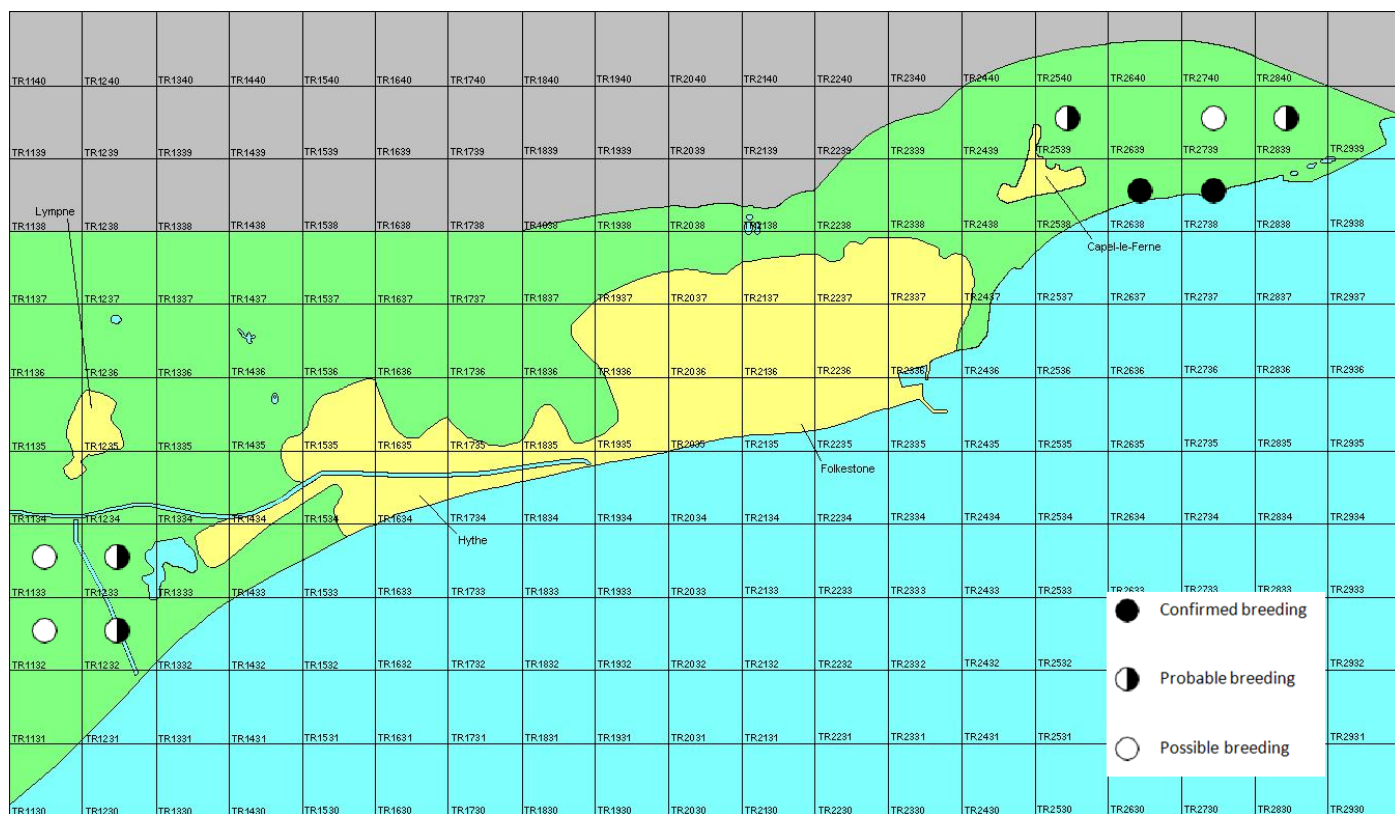

Corn Bunting

Emberiza calandra

Category A

Breeding resident

A reasonably widespread and locally common resident in the north, east and south of Kent.

The full species account will follow but the breeding and wintering distribution maps based on the 2007 – 2012 BTO / KOS atlas are provided below.

Corn Bunting at Botolph's Bridge (Brian Harper)

The distribution of breeding records recorded in the BTO/KOS Atlas (2007 – 2012) is shown in figure 1.

Figure 1: Breeding distribution of Corn Bunting at Folkestone and Hythe by 1km square

The distribution of winter records recorded in the BTO/KOS Atlas (2007 – 2012) is shown in figure 2.

Figure 2: Wintering distribution of Corn Bunting at Folkestone and Hythe by 1km square