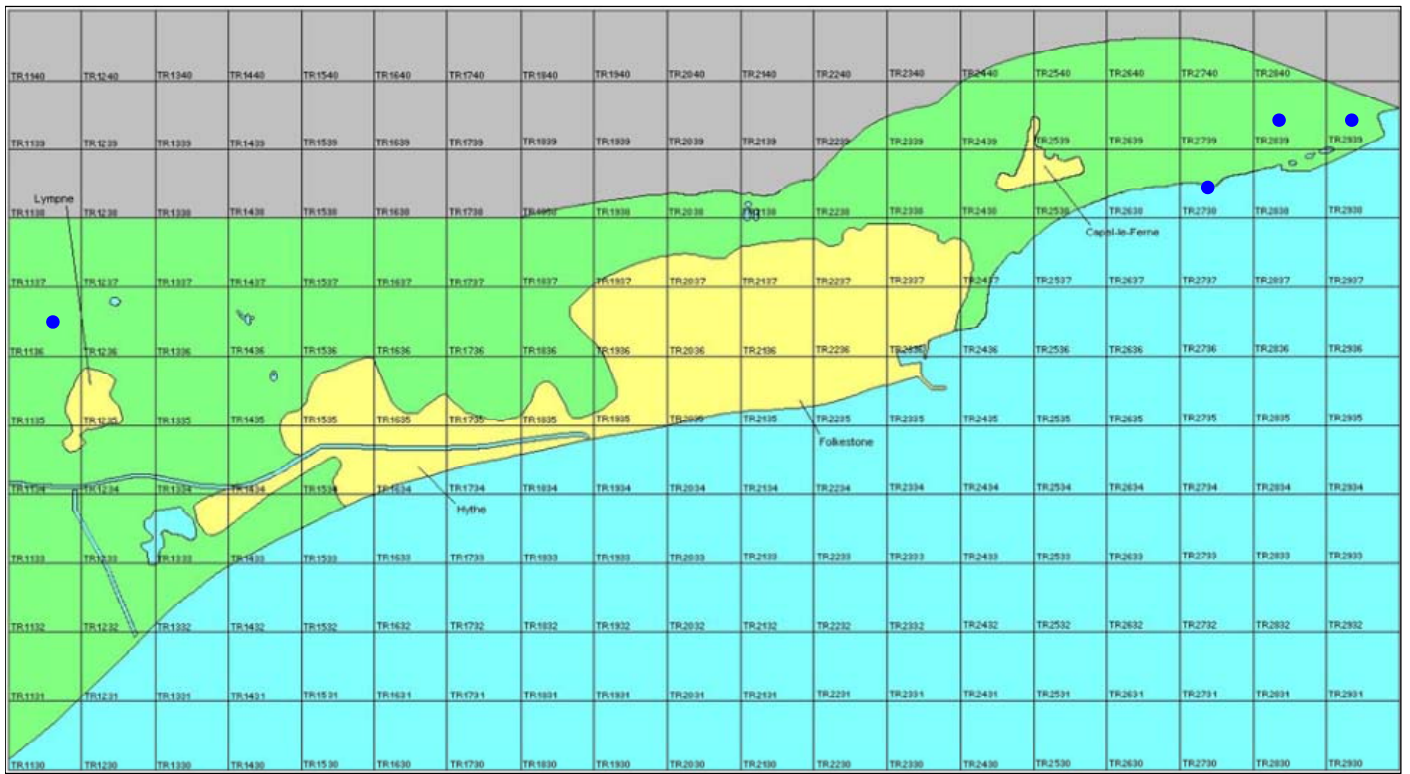

Corn Bunting

Emberiza calandra

Category A

Breeding resident

A reasonably widespread and locally common resident in the north, east and south of Kent.

The full species account will follow but the breeding and wintering distribution maps based on the 2007 – 2012 BTO / KOS atlas are provided below.

Corn Bunting at Botolph's Bridge (Brian Harper)

The distribution of breeding records recorded in the BTO/KOS Atlas (2007 – 2012) is shown in figure 1.

Figure 1: Breeding distribution of Corn Bunting at Folkestone and Hythe by 1km square

The distribution of winter records recorded in the BTO/KOS Atlas (2007 – 2012) is shown in figure 2.

Figure 2: Wintering distribution of Corn Bunting at Folkestone and Hythe by 1km square