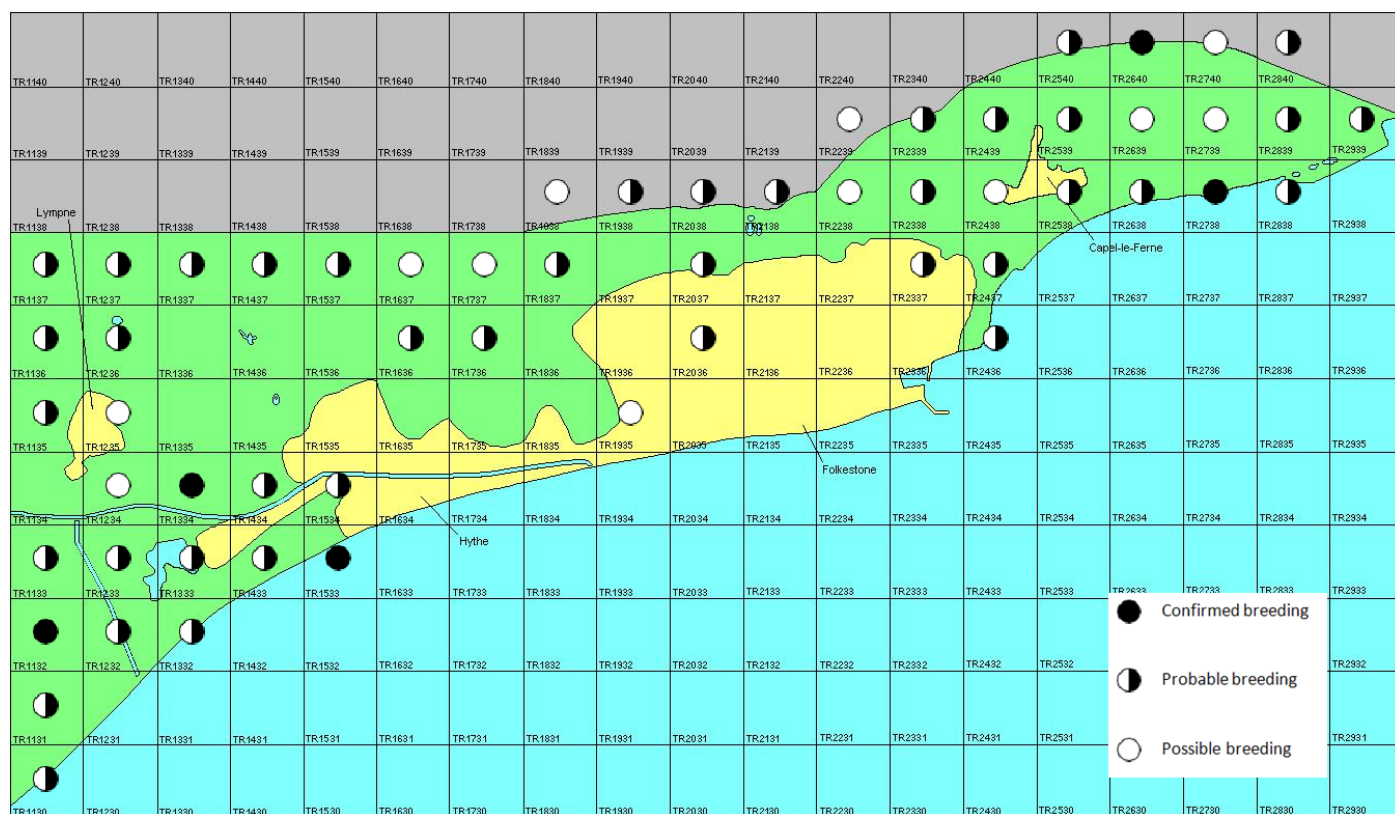

Linnet

Carduelis cannabina

Category A

Breeding summer visitor and passage migrant, less common in winter

A widespread summer visitor and passage migrant in Kent, with only small flocks overwintering.

The full species account will follow but the breeding and wintering distribution maps based on the 2007 – 2012 BTO / KOS atlas are provided below.

Linnet at Donkey Street, West Hythe (Brian Harper)

The distribution of breeding records recorded in the BTO/KOS Atlas (2007 – 2012) is shown in figure 1.

Figure 1: Breeding distribution of Linnet at Folkestone and Hythe by 1km square

The distribution of winter records recorded in the BTO/KOS Atlas (2007 – 2012) is shown in figure 2.

Figure 2: Wintering distribution of Linnet at Folkestone and Hythe by 1km square