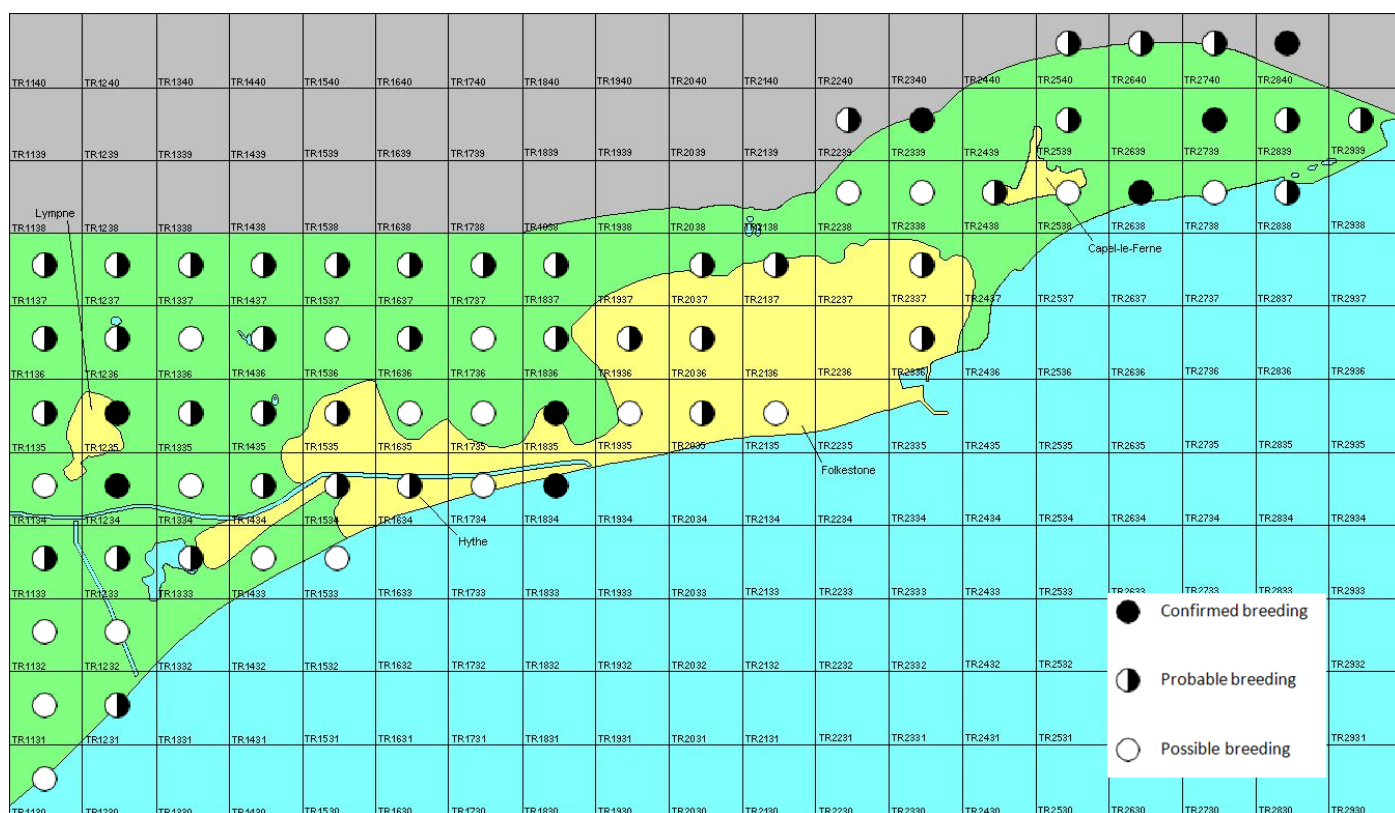

# Goldfinch

*Carduelis carduelis*

Category A

Breeding summer visitor and passage migrant, widespread but less common in winter

A common and widespread summer visitor and passage migrant in Kent.

The full species account will follow but the breeding and wintering distribution maps based on the 2007 – 2012 BTO / KOS atlas are provided below.

Goldfinch at Princes Parade, Hythe (Brian Harper)

The distribution of breeding records recorded in the BTO/KOS Atlas (2007 – 2012) is shown in figure 1.

Figure 1: Breeding distribution of Goldfinch at Folkestone and Hythe by 1km square

The distribution of winter records recorded in the BTO/KOS Atlas (2007 – 2012) is shown in figure 2.

Figure 2: Wintering distribution of Goldfinch at Folkestone and Hythe by 1km square