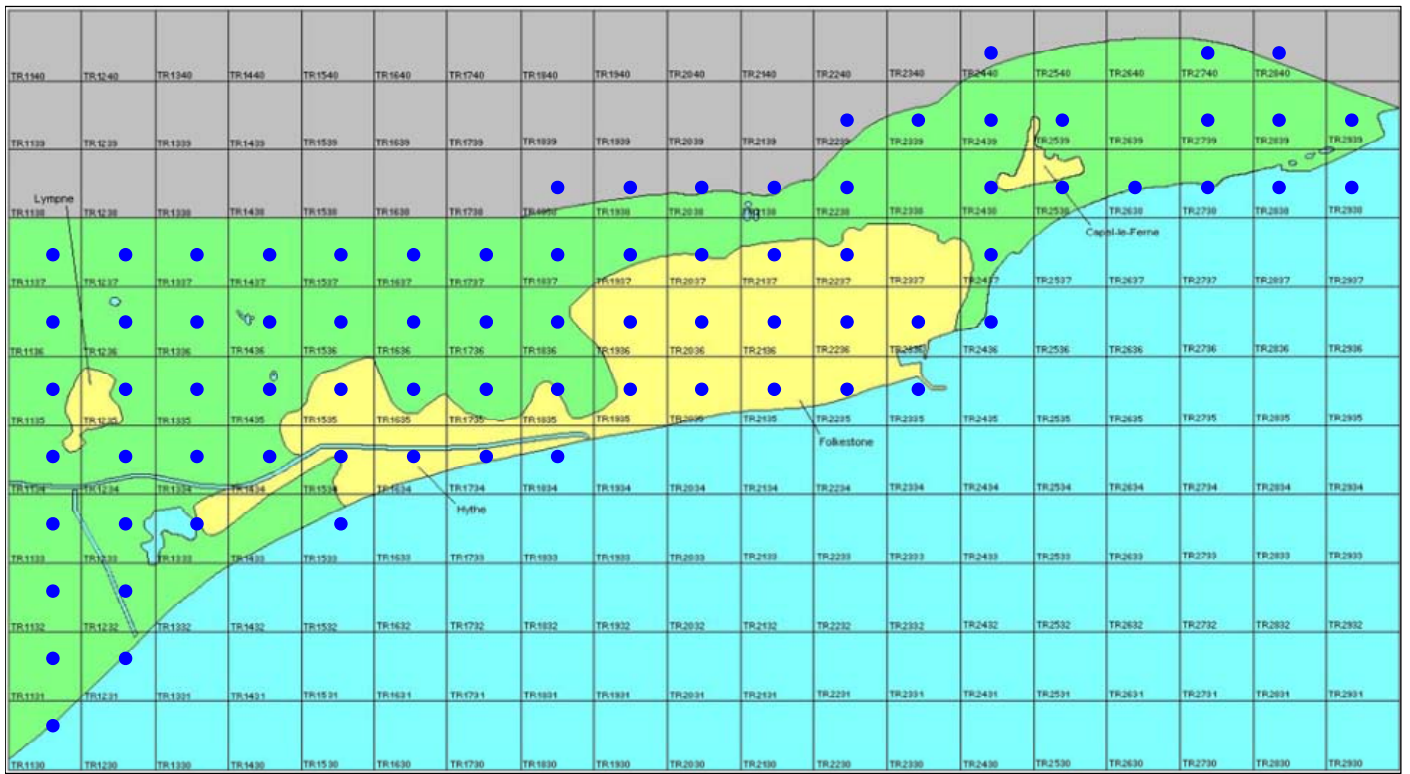

# Goldfinch

*Carduelis carduelis*

Category A

Breeding summer visitor and passage migrant, widespread but less common in winter

A common and widespread summer visitor and passage migrant in Kent.

The full species account will follow but the breeding and wintering distribution maps based on the 2007 – 2012 BTO / KOS atlas are provided below.

The distribution of winter records recorded in the BTO/KOS Atlas (2007 – 2012) is shown in figure 2.

Figure 2: Wintering distribution of Goldfinch at Folkestone and Hythe by 1km square