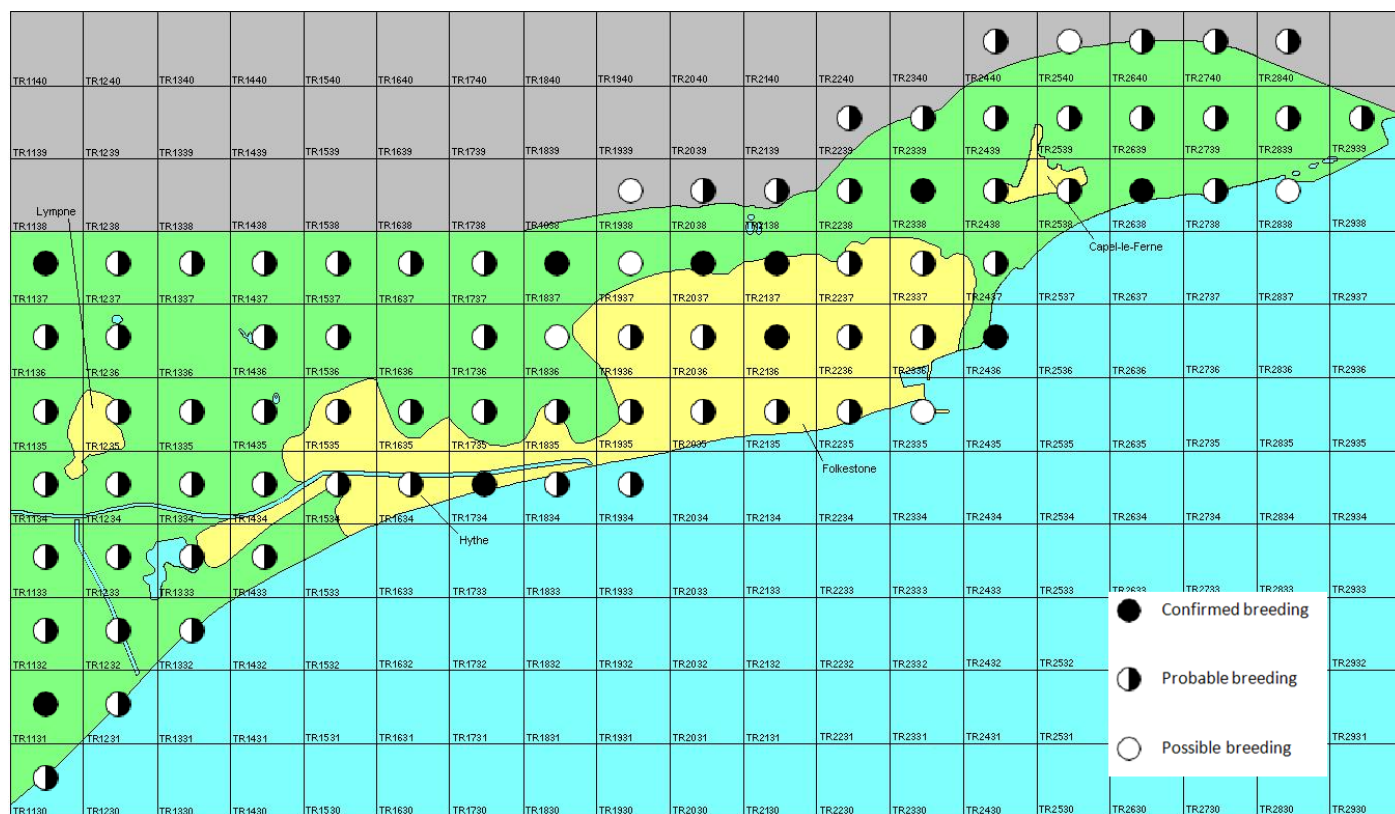

Greenfinch

Carduelis chloris

Category A

Breeding resident, winter visitor and passage migrant

A common and widespread resident in Kent, which is also a passage migrant and winter visitor in variable numbers.

The full species account will follow but the breeding and wintering distribution maps based on the 2007 – 2012 BTO / KOS atlas are provided below.

Greenfinch at Botolph's Bridge (Brian Harper)

The distribution of breeding records recorded in the BTO/KOS Atlas (2007 – 2012) is shown in figure 1.

Figure 1: Breeding distribution of Greenfinch at Folkestone and Hythe by 1km square

The distribution of winter records recorded in the BTO/KOS Atlas (2007 – 2012) is shown in figure 2.

Figure 2: Wintering distribution of Greenfinch at Folkestone and Hythe by 1km square