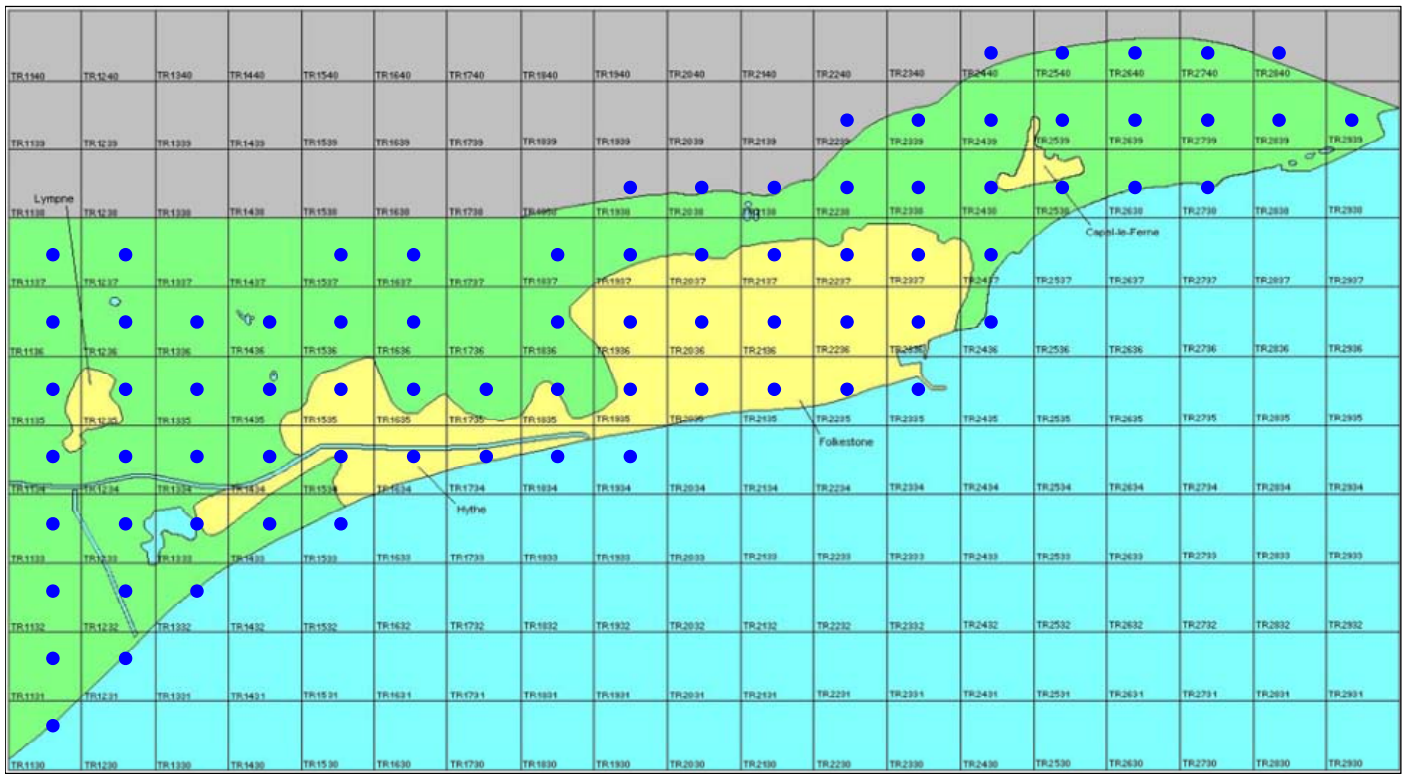

Greenfinch

Carduelis chloris

Category A

Breeding resident, winter visitor and passage migrant

A common and widespread resident in Kent, which is also a passage migrant and winter visitor in variable numbers.

The full species account will follow but the breeding and wintering distribution maps based on the 2007 – 2012 BTO / KOS atlas are provided below.

Greenfinch at Botolph's Bridge (Brian Harper)

The distribution of breeding records recorded in the BTO/KOS Atlas (2007 – 2012) is shown in figure 1.

Figure 1: Breeding distribution of Greenfinch at Folkestone and Hythe by 1km square

The distribution of winter records recorded in the BTO/KOS Atlas (2007 – 2012) is shown in figure 2.

Figure 2: Wintering distribution of Greenfinch at Folkestone and Hythe by 1km square