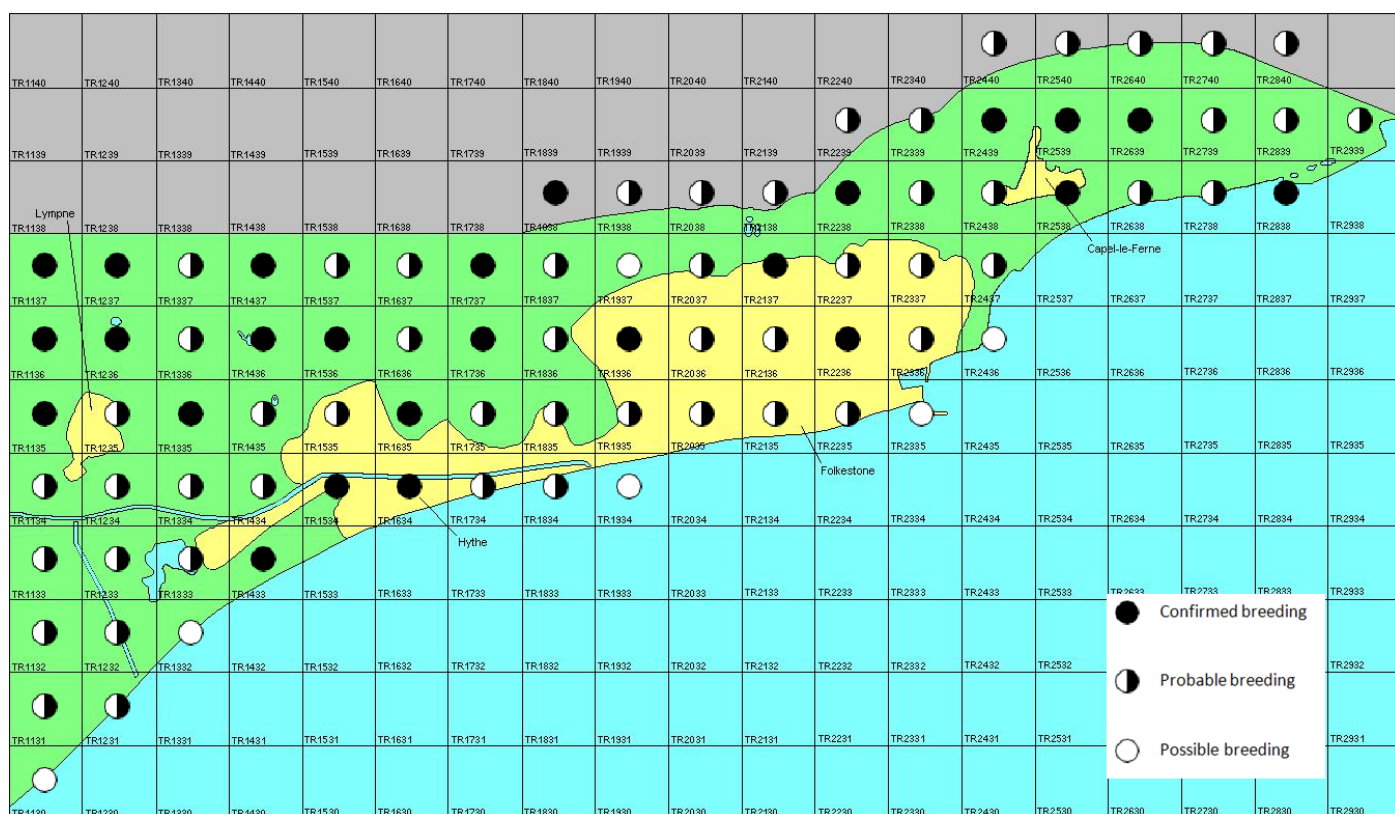

Chaffinch

Fringilla coelebs

Category A

Breeding resident, winter visitor and passage migrant

A common and widespread resident in Kent, which is also a passage migrant and winter visitor.

The full species account will follow but the breeding and wintering distribution maps based on the 2007 – 2012 BTO / KOS atlas are provided below.

Chaffinch at West Hythe (Brian Harper)

The distribution of breeding records recorded in the BTO/KOS Atlas (2007 – 2012) is shown in figure 1.

Figure 1: Breeding distribution of Chaffinch at Folkestone and Hythe by 1km square

The distribution of winter records recorded in the BTO/KOS Atlas (2007 – 2012) is shown in figure 2.