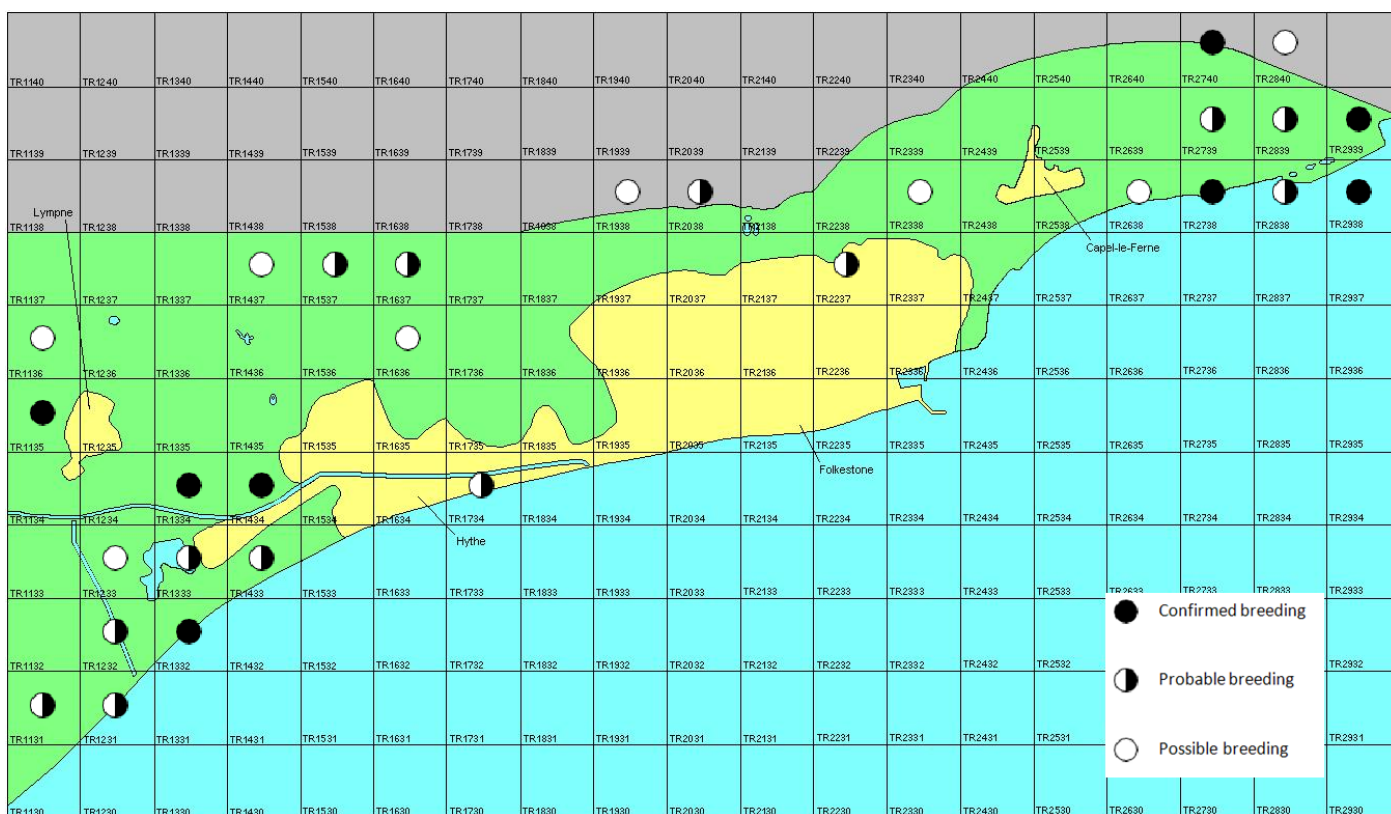

Meadow Pipit

Anthus pratensis

Category A

Breeding resident, winter visitor and passage migrant

A widespread breeding species in Kent, particularly around the coast. Passage migrant and winter visitor.

The full species account will follow but the breeding and wintering distribution maps based on the 2007 – 2012 BTO / KOS atlas are provided below.

Meadow Pipit at Princes Parade, Hythe (Brian Harper)

The distribution of breeding records recorded in the BTO/KOS Atlas (2007 – 2012) is shown in figure 1.

Figure 1: Breeding distribution of Meadow Pipit at Folkestone and Hythe by 1km square

The distribution of winter records recorded in the BTO/KOS Atlas (2007 – 2012) is shown in figure 2.

Figure 2: Wintering distribution of Meadow Pipit at Folkestone and Hythe by 1km square