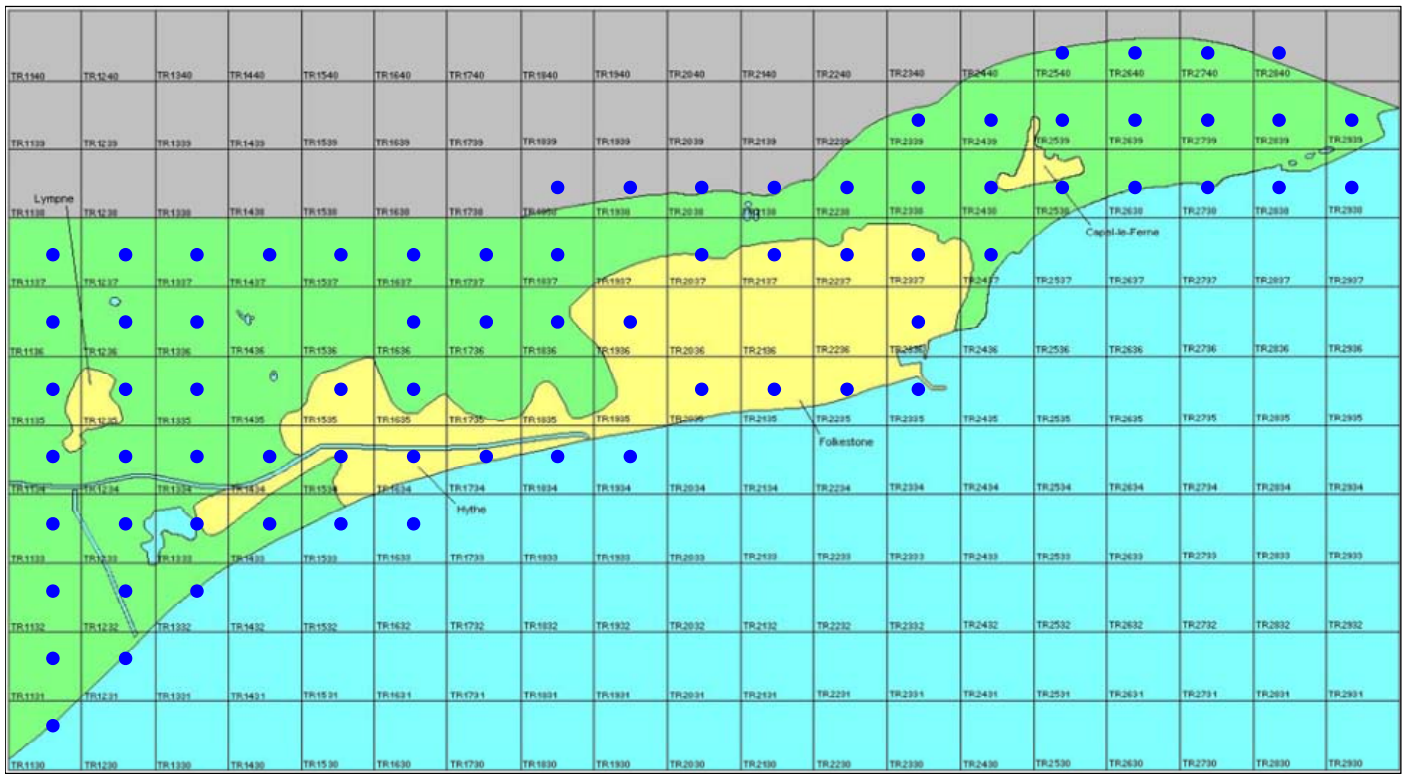

Meadow Pipit

Anthus pratensis

Category A

Breeding resident, winter visitor and passage migrant

A widespread breeding species in Kent, particularly around the coast. Passage migrant and winter visitor.

The full species account will follow but the breeding and wintering distribution maps based on the 2007 – 2012 BTO / KOS atlas are provided below.

Meadow Pipit at Princes Parade, Hythe (Brian Harper)

The distribution of breeding records recorded in the BTO/KOS Atlas (2007 – 2012) is shown in figure 1.

Figure 1: Breeding distribution of Meadow Pipit at Folkestone and Hythe by 1km square

The distribution of winter records recorded in the BTO/KOS Atlas (2007 – 2012) is shown in figure 2.

Figure 2: Wintering distribution of Meadow Pipit at Folkestone and Hythe by 1km square