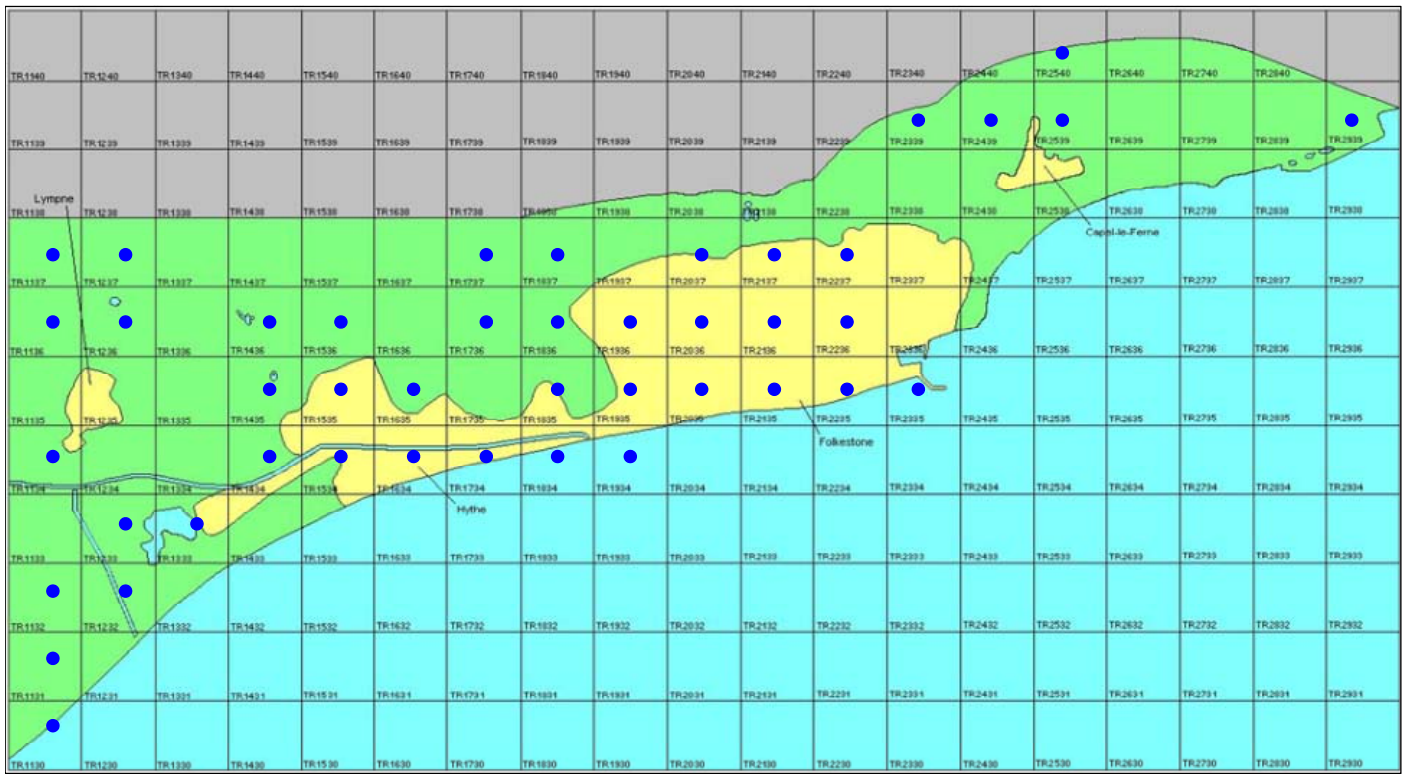

Grey Wagtail

Motacilla cinerea

Category A

Breeding resident and passage migrant

A widespread but local breeding species in Kent, which is also a regular passage migrant, especially in autumn.

The full species account will follow but the breeding and wintering distribution maps based on the 2007 – 2012 BTO / KOS atlas are provided below.

Grey Wagtail at Saltwood Castle (Brian Harper)

The distribution of breeding records recorded in the BTO/KOS Atlas (2007 – 2012) is shown in figure 1.

Figure 1: Breeding distribution of Grey Wagtail at Folkestone and Hythe by 1km square

The distribution of winter records recorded in the BTO/KOS Atlas (2007 – 2012) is shown in figure 2.

Figure 2: Wintering distribution of Grey Wagtail at Folkestone and Hythe by 1km square