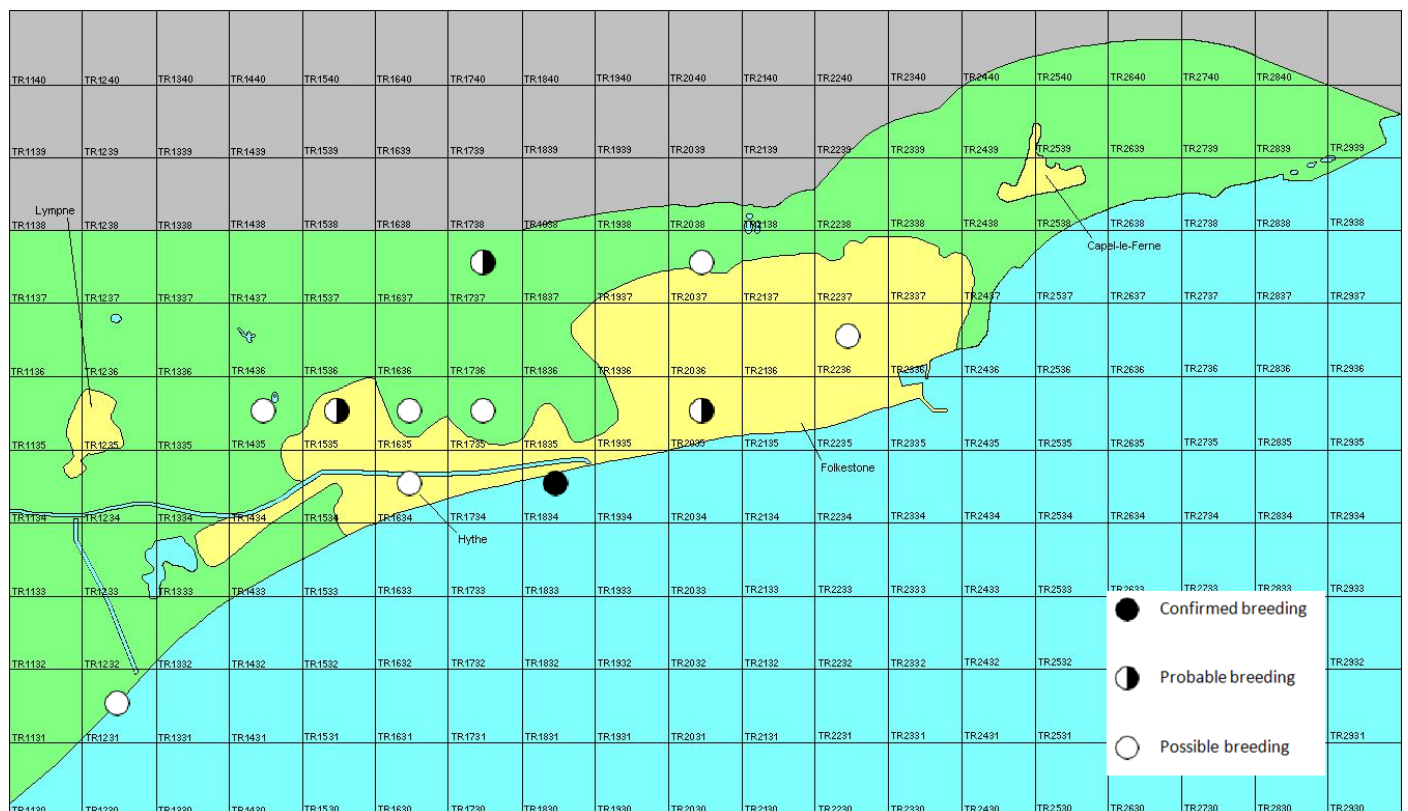

Grey Wagtail

Motacilla cinerea

Category A

Breeding resident and passage migrant

A widespread but local breeding species in Kent, which is also a regular passage migrant, especially in autumn.

The full species account will follow but the breeding and wintering distribution maps based on the 2007 – 2012 BTO / KOS atlas are provided below.

Grey Wagtail at Saltwood Castle (Brian Harper)

The distribution of breeding records recorded in the BTO/KOS Atlas (2007 – 2012) is shown in figure 1.

Figure 1: Breeding distribution of Grey Wagtail at Folkestone and Hythe by 1km square

The distribution of winter records recorded in the BTO/KOS Atlas (2007 – 2012) is shown in figure 2.

Figure 2: Wintering distribution of Grey Wagtail at Folkestone and Hythe by 1km square