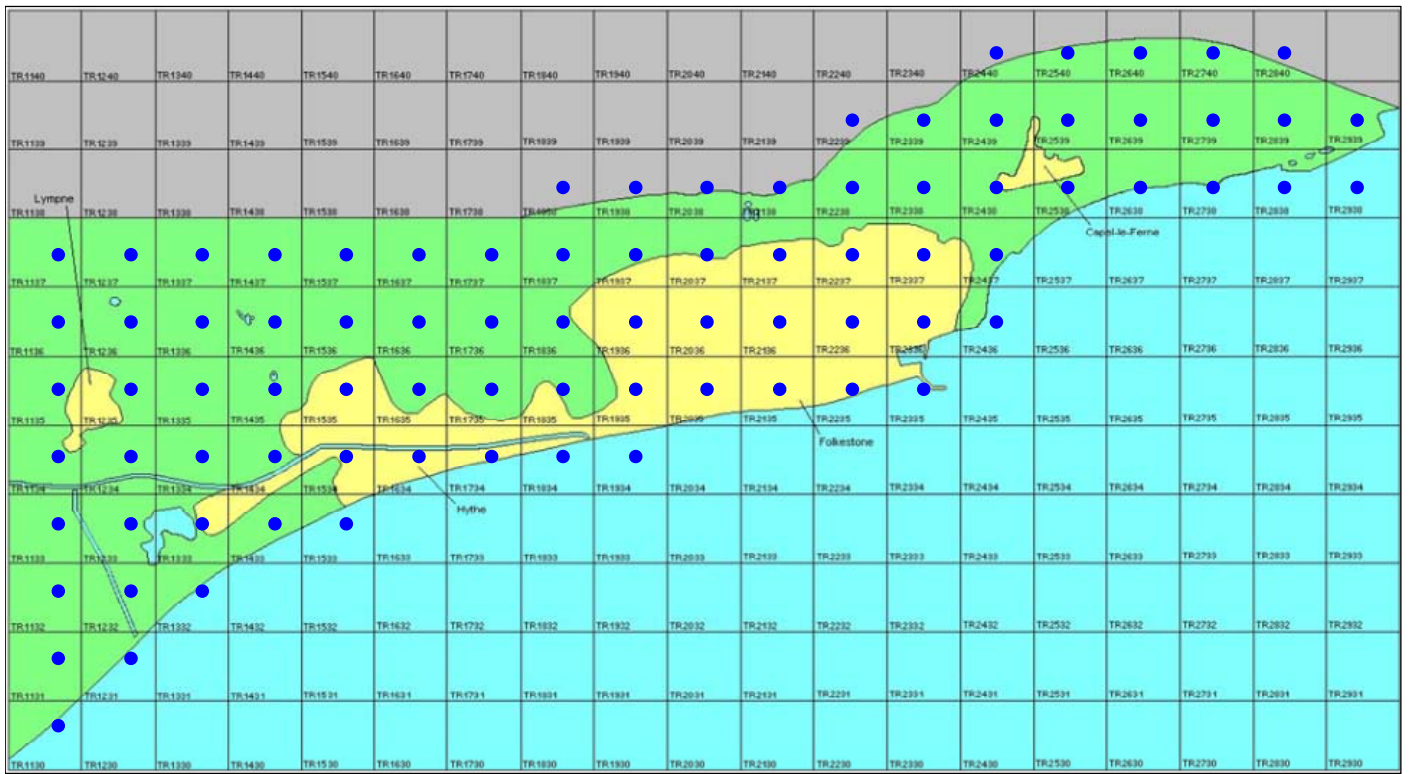

Dunnock

Prunella modularis

Category A

Breeding resident and passage migrant

An abundant resident and passage migrant in Kent.

The full species account will follow but the breeding and wintering distribution maps based on the 2007 – 2012 BTO / KOS atlas are provided below.

Dunnock at Princes Parade, Hythe (Brian Harper)

The distribution of breeding records recorded in the BTO/KOS Atlas (2007 – 2012) is shown in figure 1.

Figure 1: Breeding distribution of Dunnock at Folkestone and Hythe by 1km square

The distribution of winter records recorded in the BTO/KOS Atlas (2007 – 2012) is shown in figure 2.

Figure 2: Wintering distribution of Dunnock at Folkestone and Hythe by 1km square