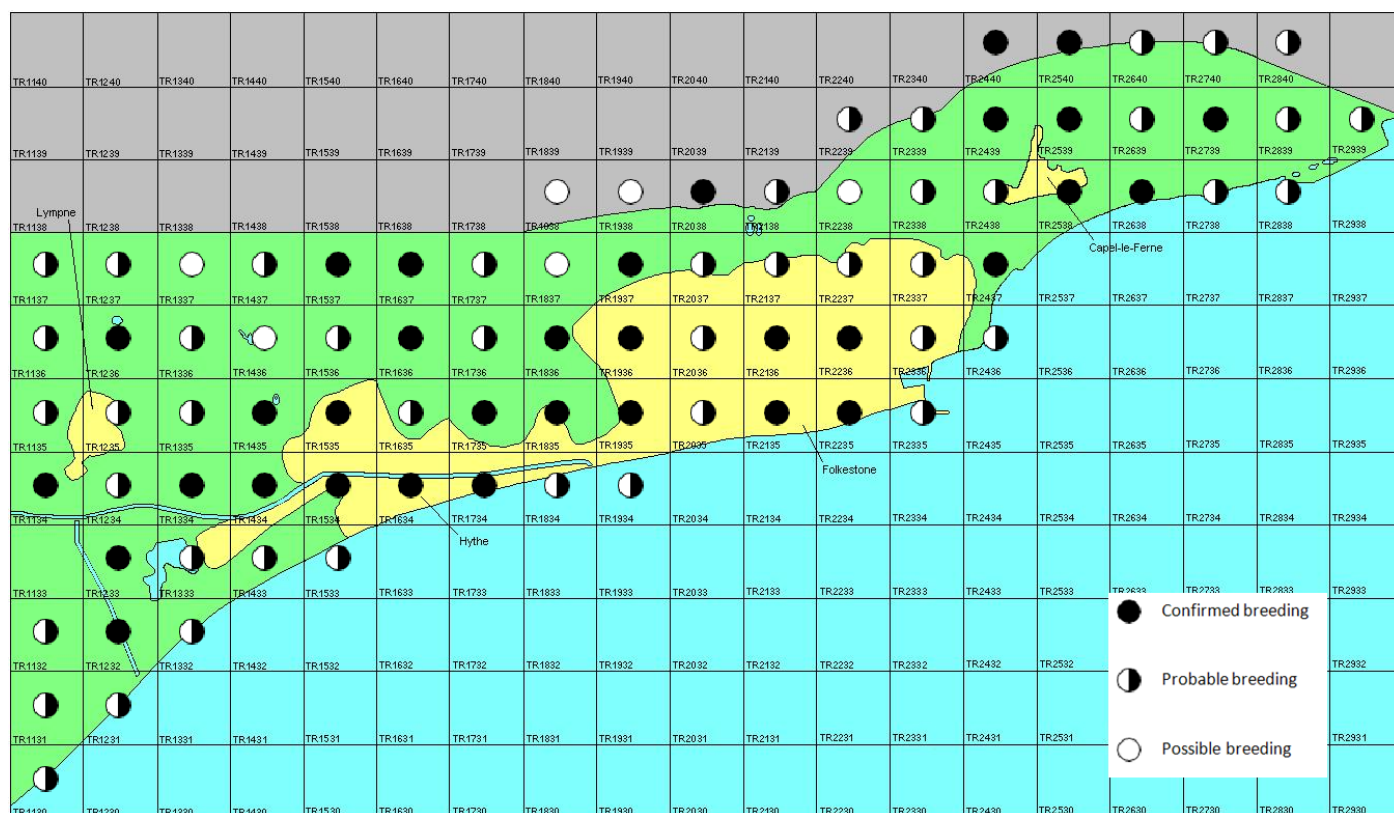

Dunnock

Prunella modularis

Category A

Breeding resident and passage migrant

An abundant resident and passage migrant in Kent.

The full species account will follow but the breeding and wintering distribution maps based on the 2007 – 2012 BTO / KOS atlas are provided below.

Dunnock at Princes Parade, Hythe (Brian Harper)

The distribution of breeding records recorded in the BTO/KOS Atlas (2007 – 2012) is shown in figure 1.

Figure 1: Breeding distribution of Dunnock at Folkestone and Hythe by 1km square

The distribution of winter records recorded in the BTO/KOS Atlas (2007 – 2012) is shown in figure 2.

Figure 2: Wintering distribution of Dunnock at Folkestone and Hythe by 1km square