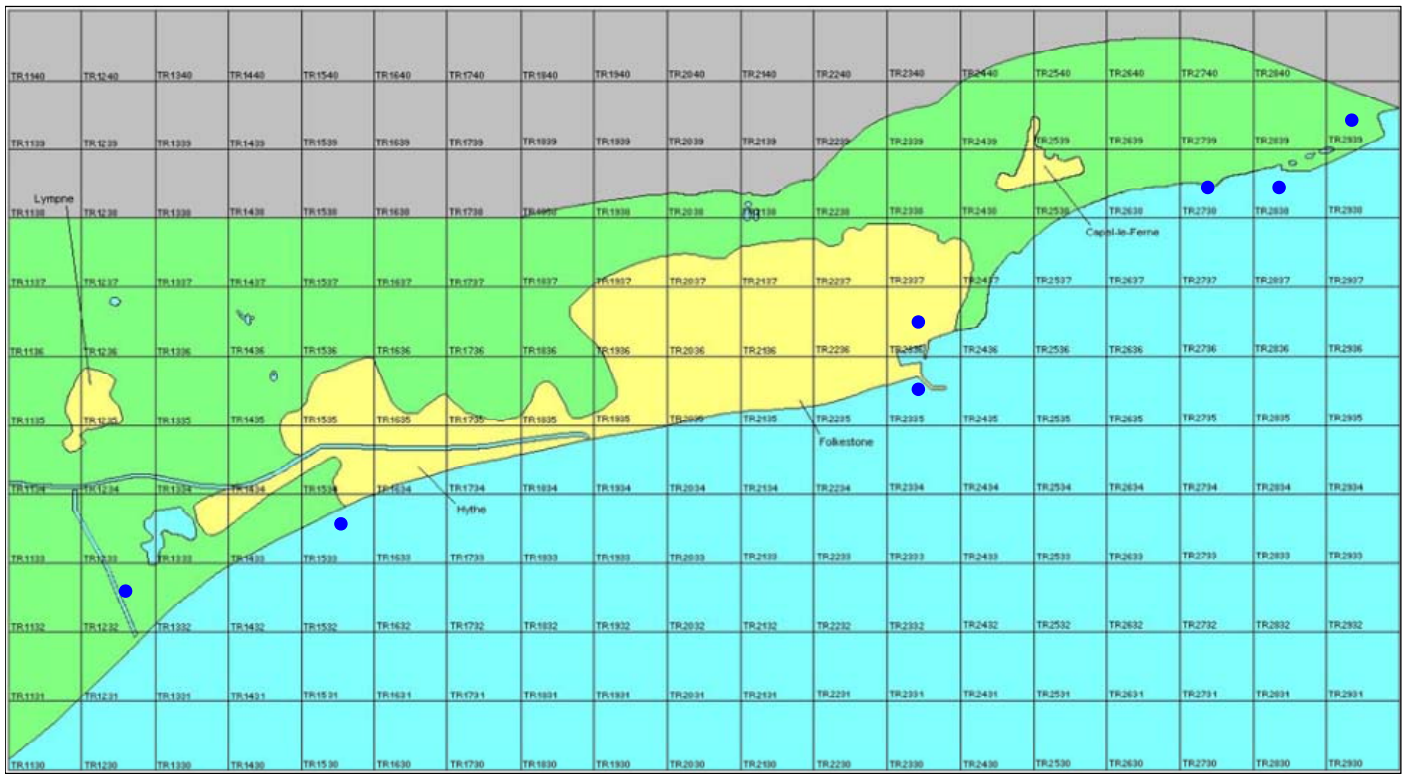

Black Redstart

Phoenicurus ochruros

Category A

Breeding resident, winter visitor and passage migrant

A scarce breeder and winter visitor to Kent, which is also a regular passage migrant

The full species account will follow but the breeding and wintering distribution maps based on the 2007 – 2012 BTO / KOS atlas are provided below.

Black Redstart at Hythe Redoubt (Brian Harper)

The distribution of breeding records recorded in the BTO/KOS Atlas (2007 – 2012) is shown in figure 1.

Figure 1: Breeding distribution of Black Redstart at Folkestone and Hythe by 1km square

The distribution of winter records recorded in the BTO/KOS Atlas (2007 – 2012) is shown in figure 2.

Figure 2: Wintering distribution of Black Redstart at Folkestone and Hythe by 1km square