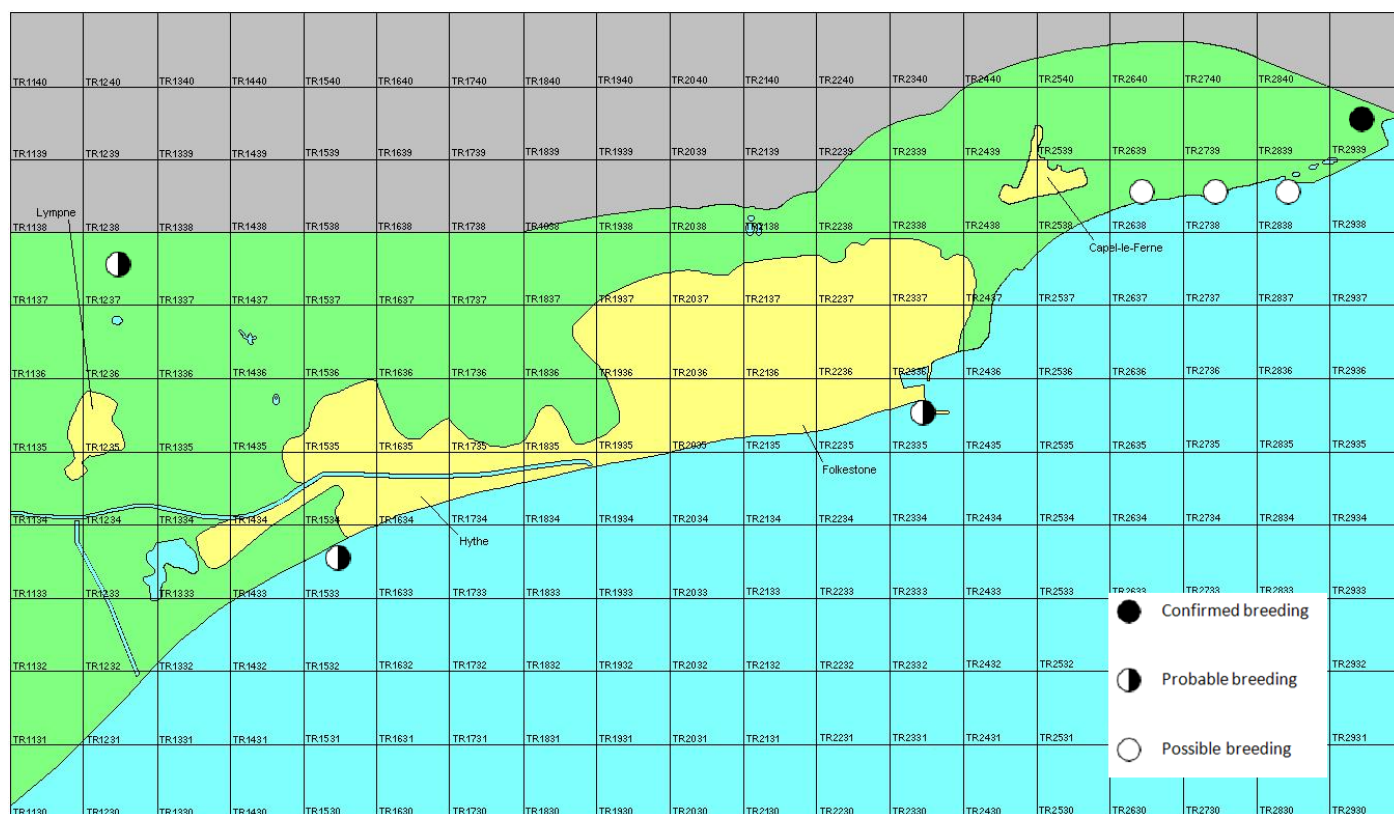

Black Redstart

Phoenicurus ochruros

Category A

Breeding resident, winter visitor and passage migrant

A scarce breeder and winter visitor to Kent, which is also a regular passage migrant

The full species account will follow but the breeding and wintering distribution maps based on the 2007 – 2012 BTO / KOS atlas are provided below.

Black Redstart at Hythe Redoubt (Brian Harper)

The distribution of breeding records recorded in the BTO/KOS Atlas (2007 – 2012) is shown in figure 1.

Figure 1: Breeding distribution of Black Redstart at Folkestone and Hythe by 1km square

The distribution of winter records recorded in the BTO/KOS Atlas (2007 – 2012) is shown in figure 2.

Figure 2: Wintering distribution of Black Redstart at Folkestone and Hythe by 1km square