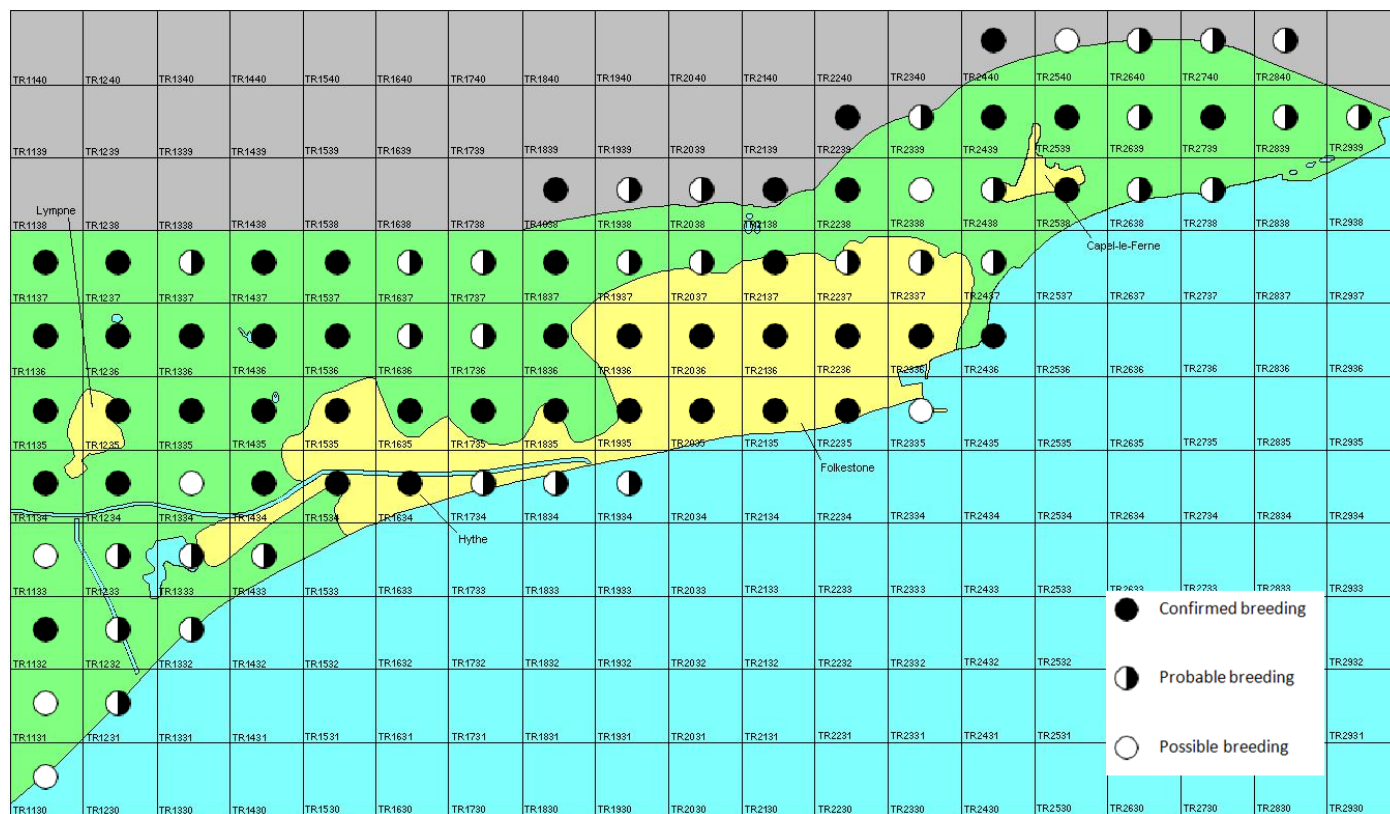

Robin

Erithacus rubecula

Category A

Breeding resident, winter visitor and passage migrant

A common and widespread resident in Kent, which is also a passage migrant and winter visitor.

The full species account will follow but the breeding and wintering distribution maps based on the 2007 – 2012 BTO / KOS atlas are provided below.

Robin at West Hythe (Brian Harper)

The distribution of breeding records recorded in the BTO/KOS Atlas (2007 – 2012) is shown in figure 1.

Figure 1: Breeding distribution of Robin at Folkestone and Hythe by 1km square

The distribution of winter records recorded in the BTO/KOS Atlas (2007 – 2012) is shown in figure 2.