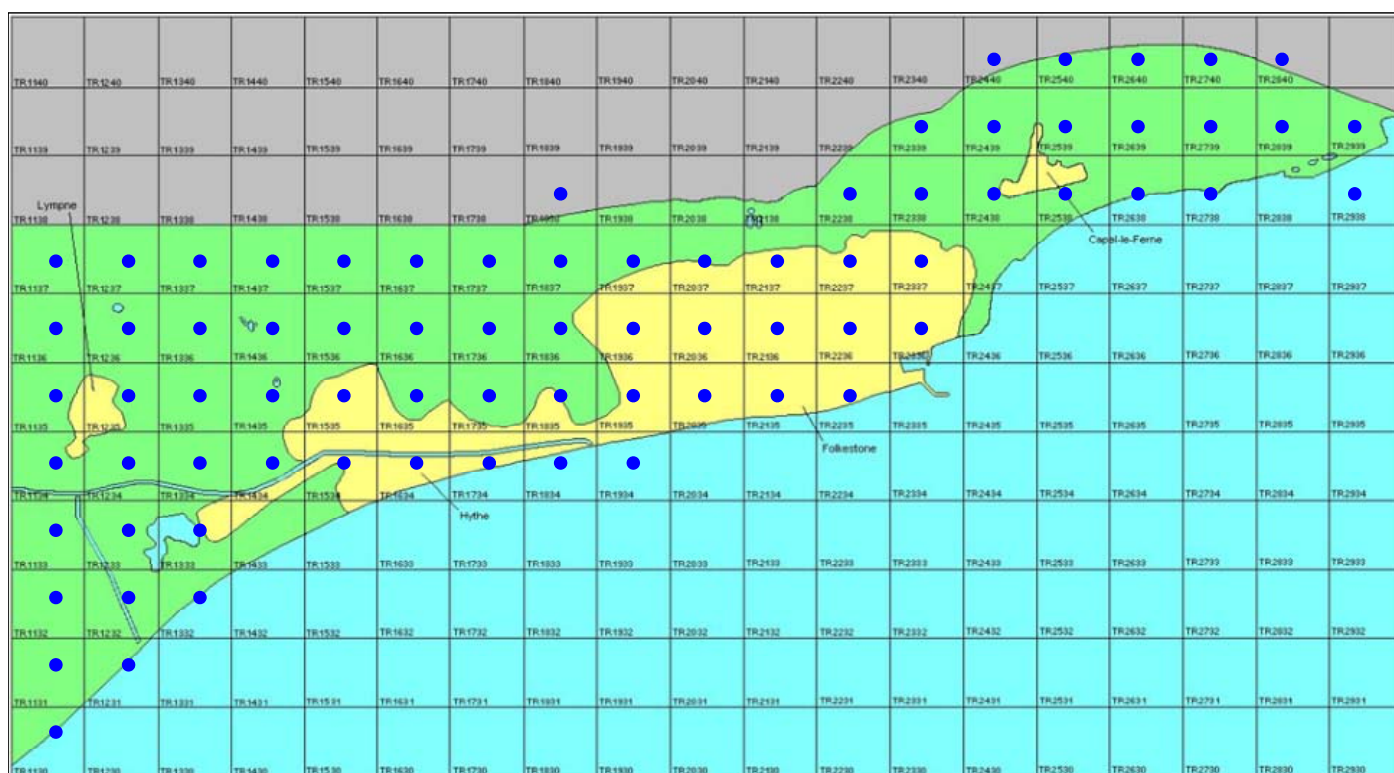

Redwing

Turdus iliacus

Category A

Winter visitor and passage migrant

A common winter visitor and passage migrant in Kent, with occasional summer records. Has bred.

The full species account will follow but the breeding and wintering distribution maps based on the 2007 – 2012 BTO / KOS atlas are provided below.

Redwing at Samphire Hoe (Ian Roberts)

The distribution of winter records recorded in the BTO/KOS Atlas (2007 – 2012) is shown in figure 1.

Figure 1: Wintering distribution of Redwing at Folkestone and Hythe by 1km square