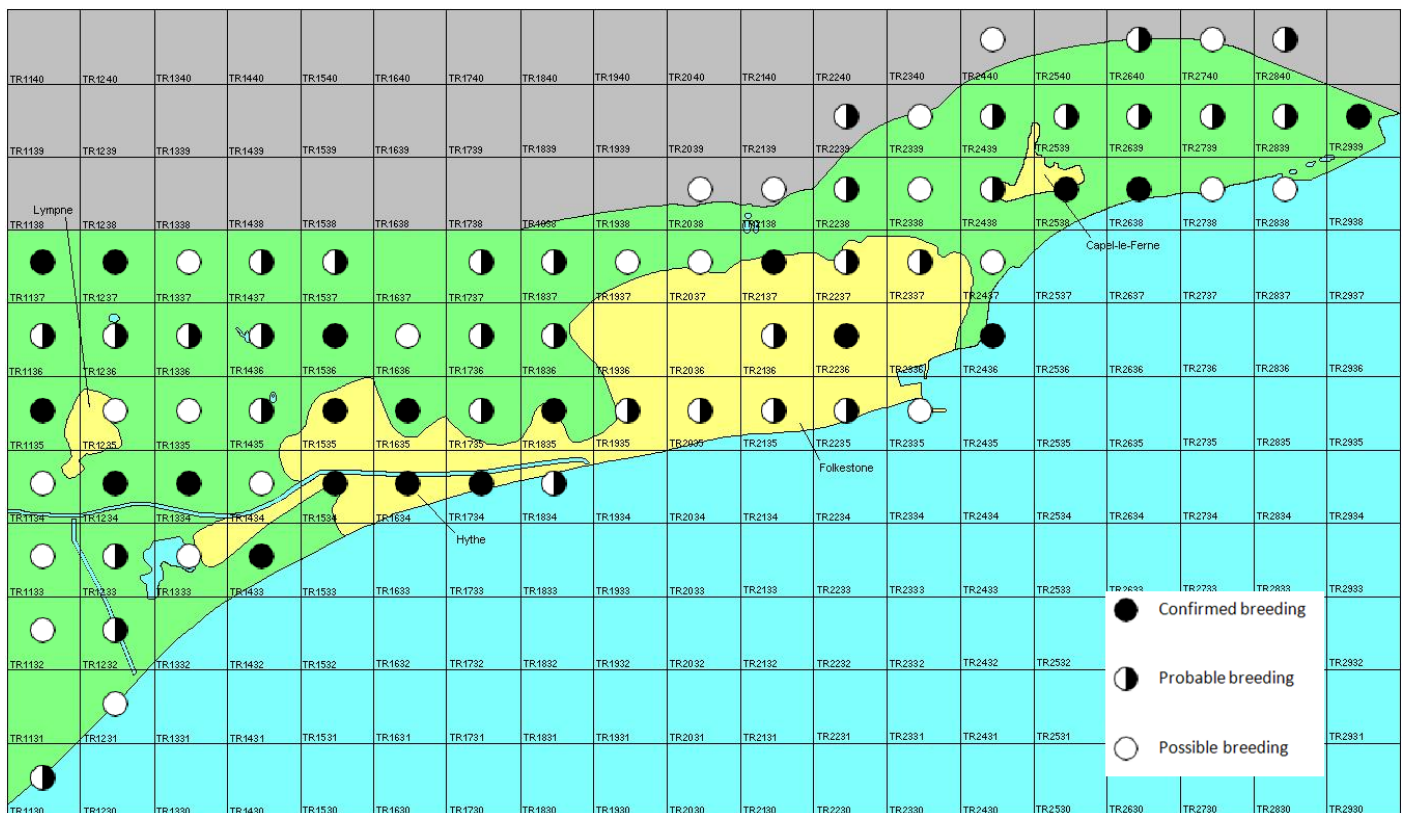

Song Thrush

Turdus philomelos

Category A

Breeding resident, winter visitor and passage migrant

A common and widespread but declining resident in Kent, which is also a passage migrant and winter visitor.

The full species account will follow but the breeding and wintering distribution maps based on the 2007 – 2012 BTO / KOS atlas are provided below.

Song Thrush at West Hythe (Brian Harper)

The distribution of breeding records recorded in the BTO/KOS Atlas (2007 – 2012) is shown in figure 1.

Figure 1: Breeding distribution of Song Thrush at Folkestone and Hythe by 1km square

The distribution of winter records recorded in the BTO/KOS Atlas (2007 – 2012) is shown in figure 2.

Figure 2: Wintering distribution of Song Thrush at Folkestone and Hythe by 1km square