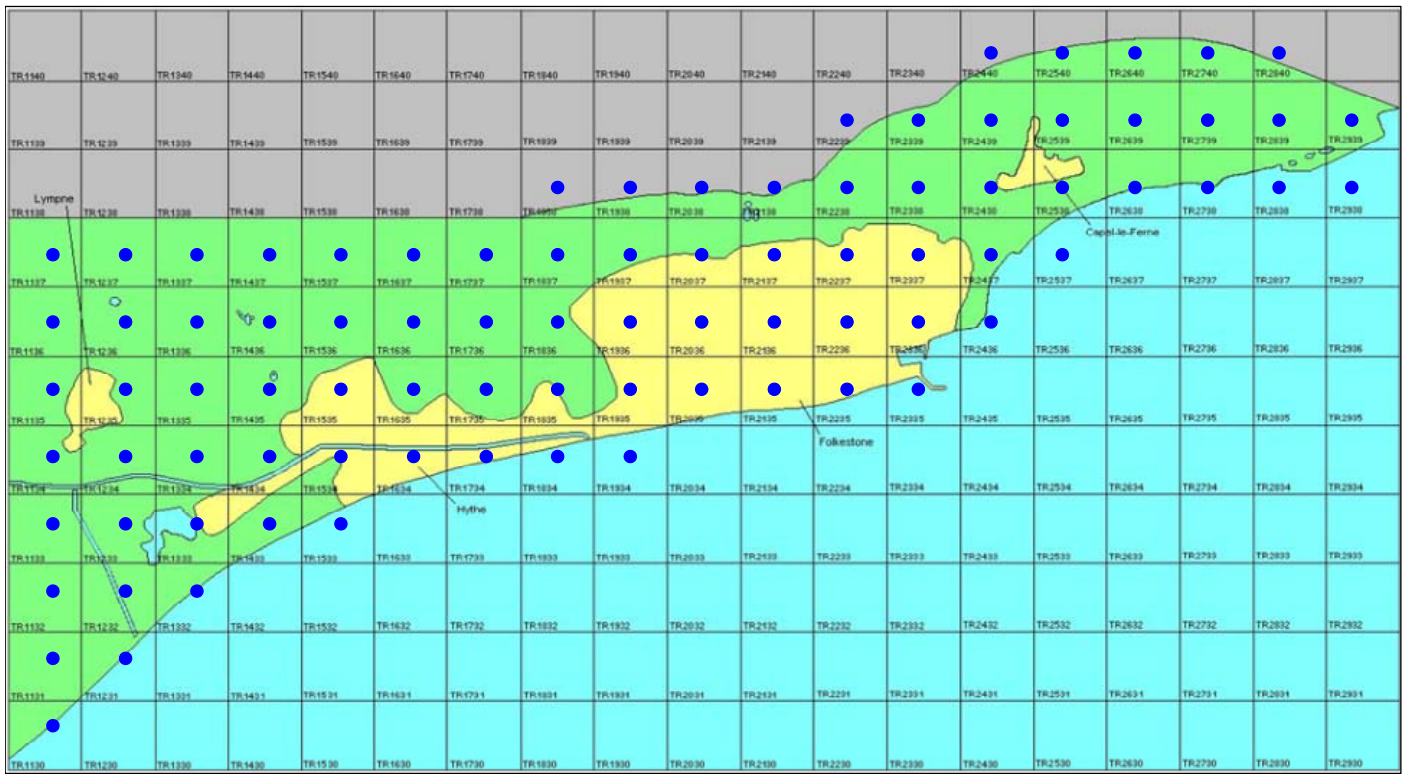

Song Thrush

Turdus philomelos

Category A

Breeding resident, winter visitor and passage migrant

A common and widespread but declining resident in Kent, which is also a passage migrant and winter visitor.

The full species account will follow but the breeding and wintering distribution maps based on the 2007 – 2012 BTO / KOS atlas are provided below.

Song Thrush at West Hythe (Brian Harper)

The distribution of breeding records recorded in the BTO/KOS Atlas (2007 – 2012) is shown in figure 1.

Figure 1: Breeding distribution of Song Thrush at Folkestone and Hythe by 1km square

The distribution of winter records recorded in the BTO/KOS Atlas (2007 – 2012) is shown in figure 2.

Figure 2: Wintering distribution of Song Thrush at Folkestone and Hythe by 1km square