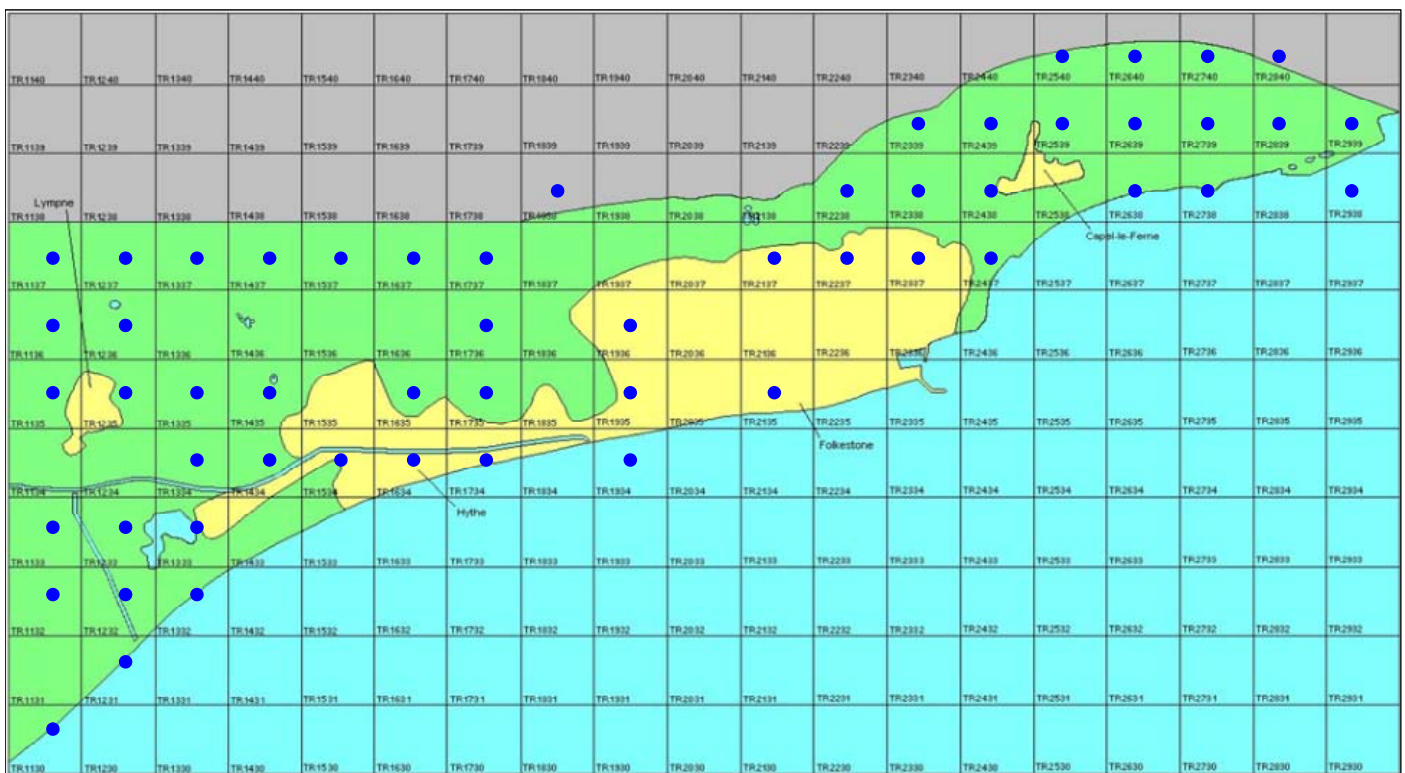

Fieldfare

Turdus pilaris

Category A

Winter visitor and passage migrant

A common passage migrant and winter visitor in Kent, which is occasionally recorded in summer.

The full species account will follow but the breeding and wintering distribution maps based on the 2007 – 2012 BTO / KOS atlas are provided below.

Fieldfare at Botolph's Bridge (Brian Harper)

The distribution of winter records recorded in the BTO/KOS Atlas (2007 – 2012) is shown in figure 1.

Figure 1: Wintering distribution of Fieldfare at Folkestone and Hythe by 1km square